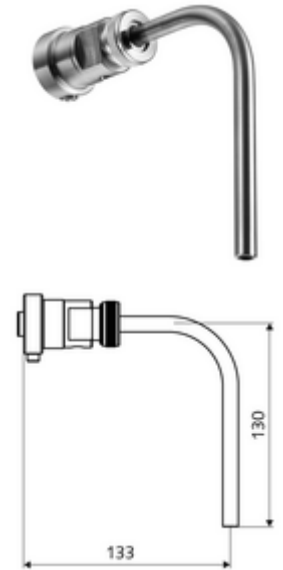

Article number: 01 823 00 99

Sampling valve COMFORT Flex

Valve for sampling according to DIN ISO 19458.

Scope of delivery

- Sampling valve
- 90° sampling pipe with union nut and seals

Technical data

- Material: Union nut Brass; Sampling pipe Stainless steel; Housing Brass, conform to German drinking water regulations
- Max. operating temperature: 120 °C temporarily

Delivery data

- Weight: 0,36 kg/Piece
- Packing unit: 1

In connection with

Shower head COMFORT Flex

Article no: 01 821 06 99