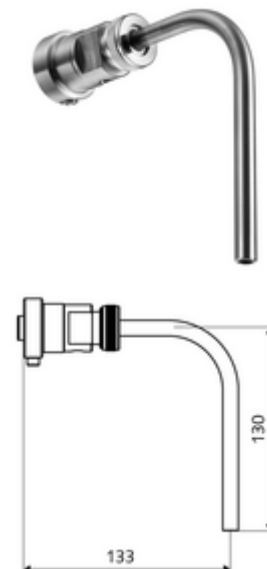

Article number: 01 823 00 99

Sampling valve COMFORT Flex

Valve for sampling according to DIN ISO 19458.

Scope of delivery

- Sampling valve
- 90° sampling pipe with union nut and seals

Technical data

- Material: Union nut Brass; Sampling pipe Stainless steel; Housing Brass, conform to German drinking water regulations
- Max. operating temperature: 120 °C temporarily

Delivery data

- Weight: 0,36 kg/Piece
- Packing unit: 1

In connection with

Shower head COMFORT Flex

Article no: 01 821 06 99