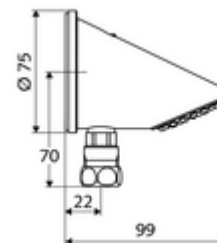

Article number: 01 846 06 99

Exposed shower head COMFORT

Vandal-resistant shower head, with soft stream and anti-limescale burls. Exposed shower head, connection at bottom.

Scope of delivery

- Shower head
- Compression connection
- Fastening material for wall installation

Technical data

- Flow: max. 9 l/min pressure independent
- Surface: Chrome
- Tilt angle: 23 °
- Connection: Ø 15 (DN 15 G 1/2 AG)

Delivery data

- Weight: 1,04 kg/Piece
- Packing unit: 1

Recommended associated articles