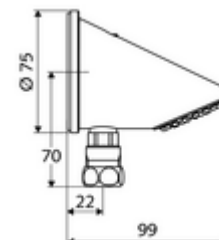

Article number: 01 846 06 99

Exposed shower head COMFORT

Vandal-resistant shower head, with soft stream and anti-limescale burls. Exposed shower head, connection at bottom.

Scope of delivery

- Shower head
- Compression connection
- Fastening material for wall installation

Technical data

- Flow: max. 9 l/min pressure independent
- Surface: Chrome
- Tilt angle: 23 °
- Connection: Ø 15 (DN 15 G 1/2 AG)

Delivery data

- Weight: 1,04 kg/Piece
- Packing unit: 1

Recommended associated articles