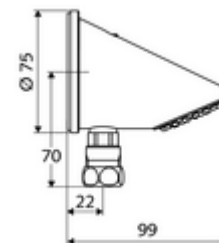

### Scope of delivery

- Shower head
- Compression connection
- Fastening material for wall installation

### Technical data

- Flow: max. 9 l/min pressure independent
- Surface: Chrome
- Tilt angle: 23 °
- Connection: Ø 15 (DN 15 G 1/2 AG)