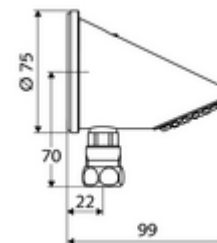

Article number: 01 846 06 99

Exposed shower head COMFORT

Vandal-resistant shower head, with soft stream and anti-limescale burls. Exposed shower head, connection at bottom.

Scope of delivery

- Shower head
- Compression connection
- Fastening material for wall installation

Technical data

- Flow: max. 9 l/min pressure independent
- Surface: Chrome
- Tilt angle: 23 °
- Connection: Ø 15 (DN 15 G 1/2 AG)

Delivery data

- Weight: 1,04 kg/Piece
- Packing unit: 1

Recommended associated articles