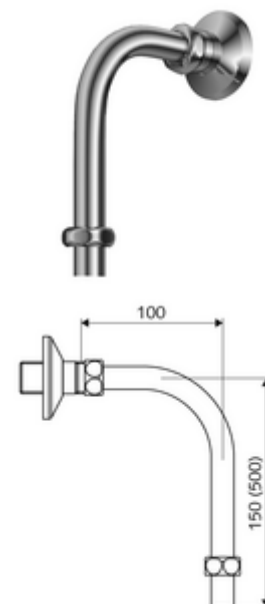

Article number: 25 667 06 99

Outlet elbow VITUS DN 15

For VITUS exposed shower fittings with shower connection at top.

Scope of delivery

- Double nipple with rosette
- 2 compression connections
- Pipe elbow \varnothing 15 mm, can be cut to length

Technical data

- Dimensions: h 150 mm x d 100 mm
- Connection: G 1/2 IG
- Outlet: G 1/2 AG

Delivery data

- Weight: 0,26 kg/Piece
- Packing unit: 1

Recommended associated articles

Shower head COMFORT Flex	Article no: 01 821 06 99	or
Low aerosol shower head	Article no: 01 814 06 99	or

In connection with

Exposed shower tap VITUS VD -C-T / o	Article no: 01 604 06 99	or
Exposed shower tap VITUS VD -C-T / o	Article no: 01 609 06 99	or
Exposed shower tap VITUS VD -C-T / o	Article no: 00 214 06 99	or
Exposed shower tap VITUS VD -C-T / o	Article no: 00 215 06 99	or
Exposed shower tap VITUS VD -SC-T / o	Article no: 01 600 06 99	or
Exposed shower tap VITUS VD -SC-T / o	Article no: 01 605 06 99	or
Exposed shower tap VITUS VD -SC-M / o	Article no: 01 601 06 99	or
Exposed shower tap VITUS VD -SC-M / o	Article no: 01 606 06 99	or
Exposed shower tap VITUS VD open/close-T / o	Article no: 01 602 06 99	or
Exposed shower tap VITUS VD open/close-T / o	Article no: 01 607 06 99	or
Exposed shower tap VITUS VD -EH-M / o	Article no: 01 603 06 99	or
Exposed shower tap VITUS VD -EH-M / o	Article no: 01 608 06 99	or