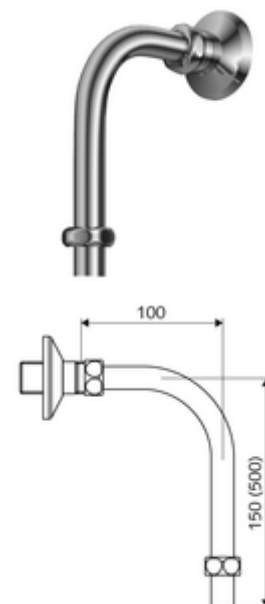

Article number: 25 668 06 99

Outlet elbow VITUS DN 15

For VITUS exposed shower fittings with shower connection at top.

Scope of delivery

- Double nipple with rosette
- 2 compression connections
- Pipe elbow $\varnothing$ 15 mm, can be cut to length

Technical data

- Dimensions: h 500 mm x d 100 mm
- Connection: G 1/2 IG
- Outlet: G 1/2 AG

Delivery data

- Weight: 0,51 kg/Piece
- Packing unit: 1

Recommended associated articles

Shower head COMFORT Flex	Article no: 01 821 06 99	or
Low aerosol shower head	Article no: 01 814 06 99	or

In connection with

Exposed shower tap VITUS VD -C-T / o	Article no: 01 604 06 99	or
Exposed shower tap VITUS VD -C-T / o	Article no: 01 609 06 99	or
Exposed shower tap VITUS VD -C-T / o	Article no: 00 214 06 99	or
Exposed shower tap VITUS VD -C-T / o	Article no: 00 215 06 99	or
Exposed shower tap VITUS VD -SC-T / o	Article no: 01 600 06 99	or
Exposed shower tap VITUS VD -SC-T / o	Article no: 01 605 06 99	or
Exposed shower tap VITUS VD -SC-M / o	Article no: 01 601 06 99	or
Exposed shower tap VITUS VD -SC-M / o	Article no: 01 606 06 99	or
Exposed shower tap VITUS VD open/close-T / o	Article no: 01 602 06 99	or
Exposed shower tap VITUS VD open/close-T / o	Article no: 01 607 06 99	or
Exposed shower tap VITUS VD -EH-M / o	Article no: 01 603 06 99	or
Exposed shower tap VITUS VD -EH-M / o	Article no: 01 608 06 99	or