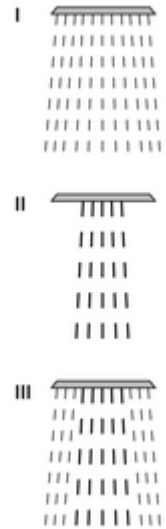

Article number: 29 191 06 99

Hand shower VITUS

Three-jet hand shower with anti-limescale burls for VITUS shower kit.

Scope of delivery

- Hand shower
 - Water flow restrictor

Technical data

- Jet types: Soft, Vital, Power
- Surface: Chrome
- Connection: DN 15 G 1/2 AG

Delivery data

- Weight: 0,23 kg/Piece
- Packing unit: 1

Recommended associated articles

Hint

- Discontinued article, as long as stocks last