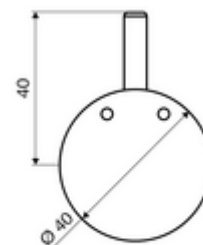

## Handle for thermostat EasyGrip

With extended operating lever and fixed temperature end stop. Simplifies temperature setting, limits the maximum temperature. Accessories for all LINUS, LINUS Basic concealed shower fittings and LINUS exposed shower panels with thermostat.

### Technical data

- Material: Brass
- Surface: Chrome