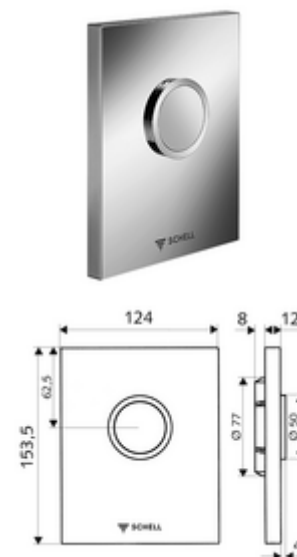

Article number: 02 800 15 99

EDITION urinal operating panel

For SCHELL COMPACT II concealed urinal flush valve.

Scope of delivery

- Designer operating panel
  - Operating button
- Self-closing cartridge with nozzle bore pre-filter
- Installation frame
- Fastening material

Technical data

- Flush volume adjustable: 1.0 - 6.0 l
- Material: Actuation Plastic; Front panel Plastic
- Surface: Actuation Alpine white; Front panel Alpine white
- Dimensions front plate: w 124 mm x h 153.5 mm x d 12 mm

Delivery data

- Weight: 0,48 kg/Piece
- Packing unit: 1

Necessary associated articles

Urinal module MONTUS	Article no: 03 075 00 99	or
Concealed urinal flush valve COMPACT II	Article no: 01 193 00 99	or