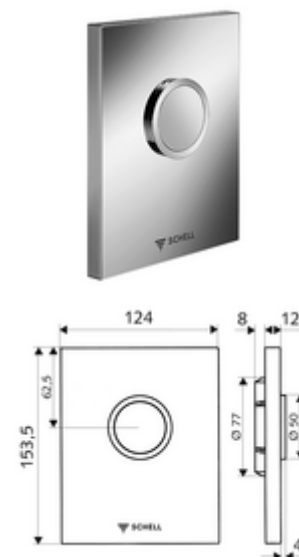

Article number: 02 800 15 99

EDITION urinal operating panel

For SCHELL COMPACT II concealed urinal flush valve.

Scope of delivery

- Designer operating panel
 - Operating button
- Self-closing cartridge with nozzle bore pre-filter
- Installation frame
- Fastening material

Technical data

- Flush volume adjustable: 1.0 - 6.0 l
- Material: Actuation Plastic; Front panel Plastic
- Surface: Actuation Alpine white; Front panel Alpine white
- Dimensions front plate: w 124 mm x h 153.5 mm x d 12 mm

Delivery data

- Weight: 0,48 kg/Piece
- Packing unit: 1

Necessary associated articles

Urinal module MONTUS	Article no: 03 075 00 99	or
Concealed urinal flush valve COMPACT II	Article no: 01 193 00 99	or