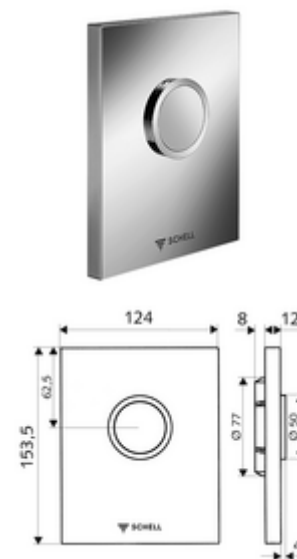

Article number: 02 800 15 99

EDITION urinal operating panel

For SCHELL COMPACT II concealed urinal flush valve.

Scope of delivery

- Designer operating panel
  - Operating button
- Self-closing cartridge with nozzle bore pre-filter
- Installation frame
- Fastening material

Technical data

- Flush volume adjustable: 1.0 - 6.0 l
- Material: Actuation Plastic; Front panel Plastic
- Surface: Actuation Alpine white; Front panel Alpine white
- Dimensions front plate: w 124 mm x h 153.5 mm x d 12 mm

Delivery data

- Weight: 0,48 kg/Piece
- Packing unit: 1

Necessary associated articles

Urinal module MONTUS	Article no: 03 075 00 99	or
Concealed urinal flush valve COMPACT II	Article no: 01 193 00 99	or