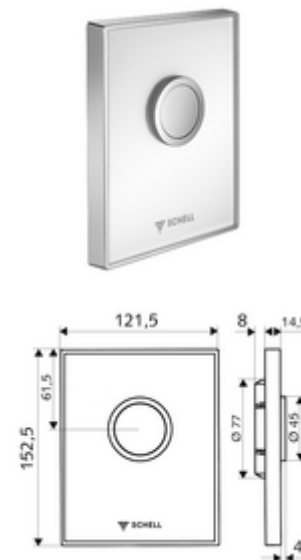

Article number: 02 823 00 99

AMBITION urinal operating panel

For SCHELL COMPACT II concealed urinal flush valve.

Scope of delivery

- Designer operating panel made from safety glass
 - Operating button made from brass
- Self-closing cartridge with nozzle bore pre-filter
- Installation frame

Technical data

- Flush volume adjustable: 1.0 - 6.0 l
- Material: Actuation Brass; Front panel Safety glass (ESD); Frame Plastic
- Surface: Actuation Chrome; Front panel White; Frame Chrome
- Dimensions front plate: w 121.5 mm x h 152.5 mm x d 14.5 mm

Delivery data

- Weight: 0,73 kg/Piece
- Packing unit: 1

Necessary associated articles

Urinal module MONTUS	Article no: 03 075 00 99	or
Concealed urinal flush valve COMPACT II	Article no: 01 193 00 99	or

Hint