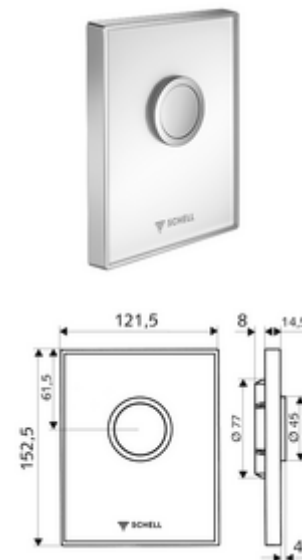

Article number: 02 823 00 99

AMBITION urinal operating panel

For SCHELL COMPACT II concealed urinal flush valve.

Scope of delivery

- Designer operating panel made from safety glass
 - Operating button made from brass
- Self-closing cartridge with nozzle bore pre-filter
- Installation frame

Technical data

- Flush volume adjustable: 1.0 - 6.0 l
- Material: Actuation Brass; Front panel Safety glass (ESD); Frame Plastic
- Surface: Actuation Chrome; Front panel White; Frame Chrome
- Dimensions front plate: w 121.5 mm x h 152.5 mm x d 14.5 mm

Delivery data

- Weight: 0,73 kg/Piece
- Packing unit: 1

Necessary associated articles

Urinal module MONTUS	Article no: 03 075 00 99	or
Concealed urinal flush valve COMPACT II	Article no: 01 193 00 99	or

Hint