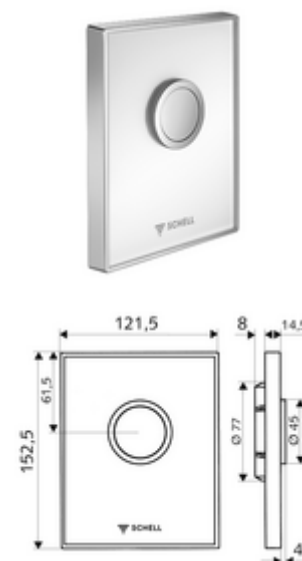

Article number: 02 823 00 99

AMBITION urinal operating panel

For SCHELL COMPACT II concealed urinal flush valve.

Scope of delivery

- Designer operating panel made from safety glass
 - Operating button made from brass
- Self-closing cartridge with nozzle bore pre-filter
- Installation frame

Technical data

- Flush volume adjustable: 1.0 - 6.0 l
- Material: Actuation Brass; Front panel Safety glass (ESD); Frame Plastic
- Surface: Actuation Chrome; Front panel White; Frame Chrome
- Dimensions front plate: w 121.5 mm x h 152.5 mm x d 14.5 mm

Delivery data

- Weight: 0,73 kg/Piece
- Packing unit: 1

Necessary associated articles

Urinal module MONTUS	Article no: 03 075 00 99	or
Concealed urinal flush valve COMPACT II	Article no: 01 193 00 99	or

Hint