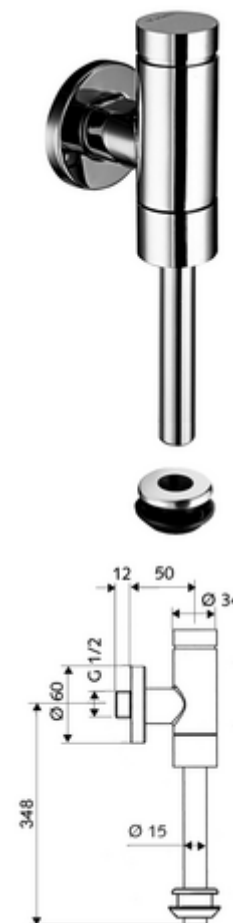

Article number: 02 483 06 99

Exposed urinal flush valve SCHELLOMAT Basic, DN 15 Benelux model

All-metal design with brass push button. Conform to EN 12541.

Scope of delivery

- Exposed urinal flush valve
  - Self-closing cartridge with nozzle bore pre-filter
- Urinal internal connector
- Push rosette Ø 60 mm
- Flush pipe Ø 15 mm x 314 mm, with pipe interrupter

Technical data

- Flow pressure: 0.8 - 5.0 bar
- Flush flow: max. 0.3 l/s
- Flush volume adjustable: 1.0 - 6.0 l
- Material: Parts in contact with water Brass, conform to German drinking water regulations, Plastic
- Surface: Chrome
- Connection: DN 15 G 1/2 AG
- Outlet: Internal connector Ø 43 mm (flush pipe Ø 15 mm)
- Certificates: PA-IX 9892/II, DIN-DVGW, Belgauqua
- Noise class: II, at 100% flow

Delivery data

- Weight: 0,78 kg/Piece
- Packing unit: 1

Recommended associated articles

Flush pipe Ø 15 mm	Article no: 50 744 06 99
Urinal module MONTUS	Article no: 03 090 00 99