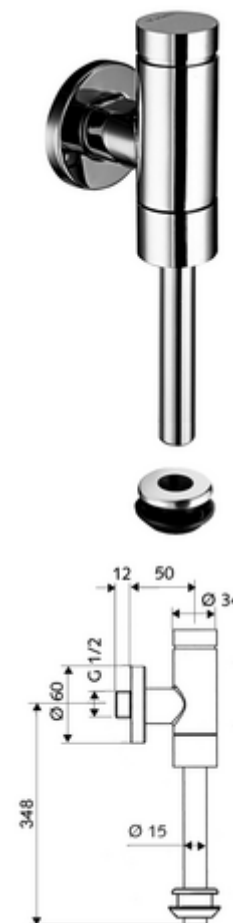

## Exposed urinal flush valve SCHELLOMAT Basic, DN 15 Benelux model

All-metal design with brass push button. Conform to EN 12541.

### Scope of delivery

- Exposed urinal flush valve
  - Self-closing cartridge with nozzle bore pre-filter
- Urinal internal connector
- Push rosette Ø 60 mm
- Flush pipe Ø 15 mm x 314 mm, with pipe interrupter

### Technical data

- Flow pressure: 0.8 - 5.0 bar
- Flush flow: max. 0.3 l/s
- Flush volume adjustable: 1.0 - 6.0 l
- Material: Parts in contact with water Brass, conform to German drinking water regulations, Plastic
- Surface: Chrome
- Connection: DN 15 G 1/2 AG
- Outlet: Internal connector Ø 43 mm (flush pipe Ø 15 mm)
- Certificates: PA-IX 9892/II, DIN-DVGW, Belgauqua
- Noise class: II, at 100% flow

### Recommended associated articles

Flush pipe Ø 15 mm	Article no: 50 744 06 99
Urinal module MONTUS	Article no: 03 090 00 99