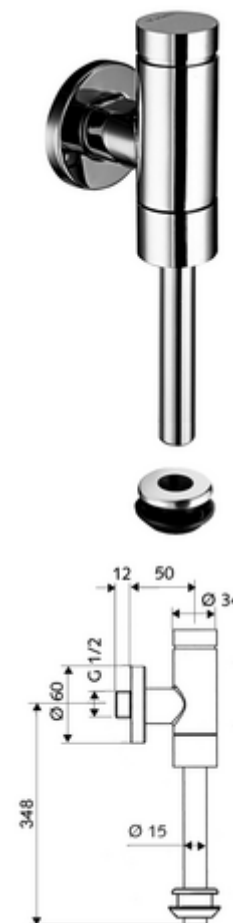

## Exposed urinal flush valve SCHELLOMAT Basic, DN 15 Benelux model

All-metal design with brass push button. Conform to EN 12541.

### Scope of delivery

- Exposed urinal flush valve
  - Self-closing cartridge with nozzle bore pre-filter
- Urinal internal connector
- Push rosette Ø 60 mm
- Flush pipe Ø 15 mm x 314 mm, with pipe interrupter

### Technical data

- Flow pressure: 0.8 - 5.0 bar
- Flush flow: max. 0.3 l/s
- Flush volume adjustable: 1.0 - 6.0 l
- Material: Parts in contact with water Brass, conform to German drinking water regulations, Plastic
- Surface: Chrome
- Connection: DN 15 G 1/2 AG
- Outlet: Internal connector Ø 43 mm (flush pipe Ø 15 mm)
- Certificates: PA-IX 9892/II, DIN-DVGW, Belgaqua
- Noise class: II, at 100% flow

### Recommended associated articles

Flush pipe Ø 15 mm	Article no: 50 744 06 99
Urinal module MONTUS	Article no: 03 090 00 99