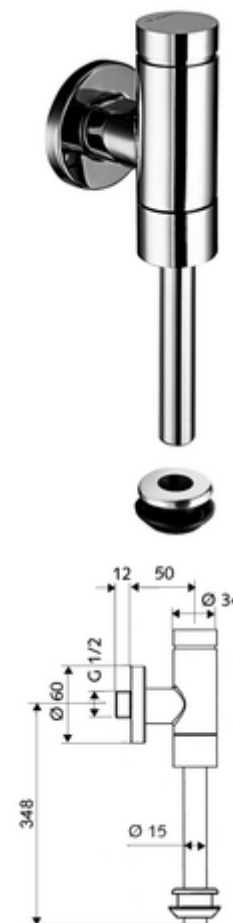

Article number: 02 483 06 99

Exposed urinal flush valve SCHELLOMAT Basic, DN 15 Benelux model

All-metal design with brass push button. Conform to EN 12541.

Scope of delivery

- Exposed urinal flush valve
 - Self-closing cartridge with nozzle bore pre-filter
- Urinal internal connector
- Push rosette Ø 60 mm
- Flush pipe Ø 15 mm x 314 mm, with pipe interrupter

Technical data

- Flow pressure: 0.8 - 5.0 bar
- Flush flow: max. 0.3 l/s
- Flush volume adjustable: 1.0 - 6.0 l
- Material: Parts in contact with water Brass, conform to German drinking water regulations, Plastic
- Surface: Chrome
- Connection: DN 15 G 1/2 AG
- Outlet: Internal connector Ø 43 mm (flush pipe Ø 15 mm)
- Certificates: PA-IX 9892/II, DIN-DVGW, Belgaqua
- Noise class: II, at 100% flow

Delivery data

- Weight: 0,78 kg/Piece
- Packing unit: 1

Recommended associated articles

Flush pipe Ø 15 mm	Article no: 50 744 06 99
Urinal module MONTUS	Article no: 03 090 00 99