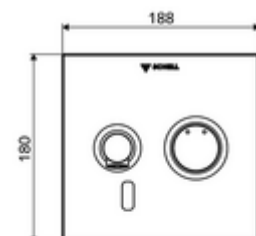

* In Abhängigkeit der SCHELL Unterputz-Masterbox

Scope of delivery

- Front panel with infrared sensor window
 - Mixed water operating button with push sleeve
- Installation frame with infrared sensor electronics, programmable
- 6 V battery compartment, protection class IP65
- Fastening material

Technical data

- Setting options via SWS SSC
 - Sensor range (short/medium/long)
 - Programming via short range reflex (off/on)
 - Max. flow time (1-360 s)
 - Follow-up time (0.6-60 s)
 - Stagnation flush (off/5-600 s, every 1-240 h after last flush/every 1-240 h)
 - Continuous flush for thermal disinfection, with anti-scalding protection (off/15-600 s)
 - Duration of flow (off/15-600 s)
 - Energy saving mode (off/1-254 h after last flush)
 - Cleaning stop (off/60-360 s)
- Setting options via short range reflex
 - Sensor range (short/medium/long)
 - Stagnation flush (off/30 s, every 24 h after last flush/every 24 h)
 - Continuous flush for thermal disinfection, with anti-scalding protection (off/300 s/120 s)
 - Cleaning stop (off/60 s)
- Flow: max. 5 l/min pressure independent
- Flow pressure: 1.0 - 5.0 bar
- Max. Resting pressure: 8 bar
- Max. operating temperature: 70 °C (80 °C for thermal disinfection)
- Material: Outlet Brass, conform to German drinking water regulations; Actuation Brass; Front panel Brass
- Surface: Outlet Chrome; Actuation Chrome; Front panel Chrome
- Outlet: L 170 mm
- Dimensions front plate: w 188 mm x h 180 mm x d 12 mm

Delivery data

- Weight: 2,02 kg/Piece
- Packing unit: 1

Necessary associated articles

Concealed Masterbox WBW-E-M

Article no: 01 946 00 99

Recommended associated articles

SSC Bluetooth® module	Article no: 00 916 00 99	
Wash basin outlet valve OPEN	Article no: 02 002 06 99	or
Wash basin outlet valve PUSH OPEN	Article no: 02 000 06 99	or