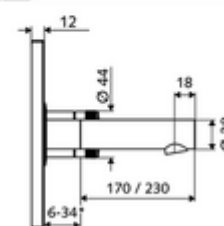

* In Abhängigkeit der SCHELL Unterputz-Masterbox

Scope of delivery

- Front panel with infrared sensor window
 - Mixed water operating button with push sleeve
- Installation frame with infrared sensor electronics, programmable
- 6 V battery compartment, protection class IP65
- Fastening material

Technical data

- Setting options via SWS SSC
 - Sensor range (short/medium/long)
 - Programming via short range reflex (off/on)
 - Max. flow time (1-360 s)
 - Follow-up time (0.6-60 s)
 - Stagnation flush (off/5-600 s, every 1-240 h after last flush/every 1-240 h)
 - Continuous flush for thermal disinfection, with anti-scalding protection (off/15-600 s)
 - Duration of flow (off/15-600 s)
 - Energy saving mode (off/1-254 h after last flush)
 - Cleaning stop (off/60-360 s)
- Setting options via short range reflex
 - Sensor range (short/medium/long)
 - Stagnation flush (off/30 s, every 24 h after last flush/every 24 h)
 - Continuous flush for thermal disinfection, with anti-scalding protection (off/300 s/120 s)
 - Cleaning stop (off/60 s)
- Flow: max. 5 l/min pressure independent
- Flow pressure: 1.0 - 5.0 bar
- Max. Resting pressure: 8 bar
- Max. operating temperature: 70 °C (80 °C for thermal disinfection)
- Material: Outlet Brass, conform to German drinking water regulations; Actuation Brass; Front panel Brass
- Surface: Outlet Chrome; Actuation Chrome; Front panel Chrome
- Outlet: L 170 mm
- Dimensions front plate: w 188 mm x h 180 mm x d 12 mm

Delivery data

- Weight: 2,02 kg/Piece
- Packing unit: 1

Necessary associated articles

Concealed Masterbox WBW-E-M

Article no: 01 946 00 99

Recommended associated articles

SSC Bluetooth® module	Article no: 00 916 00 99	
Wash basin outlet valve OPEN	Article no: 02 002 06 99	or
Wash basin outlet valve PUSH OPEN	Article no: 02 000 06 99	or