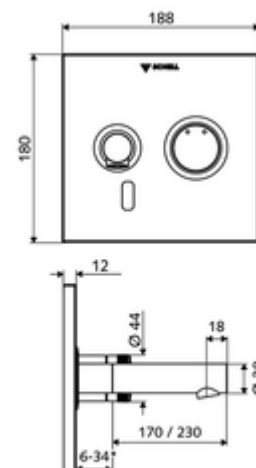

Article number: 01 929 28 99

Concealed wash basin tap LINUS W-E-M Mixed water

For WBW-E-M concealed masterbox. Infrared sensor-controlled. Battery operation. Suitable for networking with the SCHELL SWS water management system. Configurable via SCHELL Single Control SSC.

* In Abhängigkeit der SCHELL Unterputz-Masterbox

Scope of delivery

- Front panel with infrared sensor window
 - Mixed water operating button with push sleeve
- Installation frame with infrared sensor electronics, programmable
- 6 V battery compartment, protection class IP65
- Fastening material