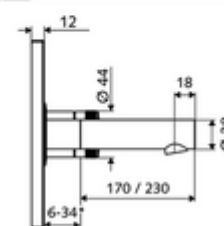

* In Abhängigkeit der SCHELL Unterputz-Masterbox

Scope of delivery

- Front panel with infrared sensor window
 - Mixed water operating button with push sleeve
- Installation frame with infrared sensor electronics, programmable
- 6 V battery compartment, protection class IP65
- Fastening material

Technical data

- Setting options via SWS SSC
 - Sensor range (short/medium/long)
 - Programming via short range reflex (off/on)
 - Max. flow time (1-360 s)
 - Follow-up time (0.6-60 s)
 - Stagnation flush (off/5-600 s, every 1-240 h after last flush/every 1-240 h)
 - Continuous flush for thermal disinfection, with anti-scalding protection (off/15-600 s)
 - Duration of flow (off/15-600 s)
 - Energy saving mode (off/1-254 h after last flush)
 - Cleaning stop (off/60-360 s)
- Setting options via short range reflex
 - Sensor range (short/medium/long)
 - Stagnation flush (off/30 s, every 24 h after last flush/every 24 h)
 - Continuous flush for thermal disinfection, with anti-scalding protection (off/300 s/120 s)
 - Cleaning stop (off/60 s)
- Flow: max. 5 l/min pressure independent
- Flow pressure: 1.0 - 5.0 bar
- Max. Resting pressure: 8 bar
- Max. operating temperature: 70 °C (80 °C for thermal disinfection)
- Material: Outlet Brass, conform to German drinking water regulations; Actuation Brass; Front panel Stainless steel
- Surface: Outlet Chrome; Actuation Chrome; Front panel Brushed stainless steel
- Outlet: L 170 mm
- Dimensions front plate: w 188 mm x h 180 mm x d 12 mm

Delivery data

- Weight: 1,83 kg/Piece
- Packing unit: 1

Necessary associated articles

Concealed Masterbox WBW-E-M

Article no: 01 946 00 99

Recommended associated articles

SSC Bluetooth® module	Article no: 00 916 00 99	
Wash basin outlet valve OPEN	Article no: 02 002 06 99	or
Wash basin outlet valve PUSH OPEN	Article no: 02 000 06 99	or