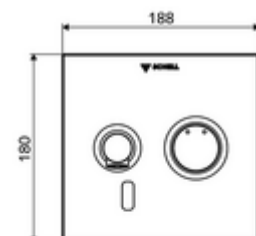

* In Abhängigkeit der SCHELL Unterputz-Masterbox

Scope of delivery

- Front panel with infrared sensor window
 - Mixed water operating button with push sleeve
- Installation frame with infrared sensor electronics, programmable
- 6 V battery compartment, protection class IP65
- Fastening material

Technical data

- Setting options via SWS SSC
 - Sensor range (short/medium/long)
 - Programming via short range reflex (off/on)
 - Max. flow time (1-360 s)
 - Follow-up time (0.6-60 s)
 - Stagnation flush (off/5-600 s, every 1-240 h after last flush/every 1-240 h)
 - Continuous flush for thermal disinfection, with anti-scalding protection (off/15-600 s)
 - Duration of flow (off/15-600 s)
 - Energy saving mode (off/1-254 h after last flush)
 - Cleaning stop (off/60-360 s)
- Setting options via short range reflex
 - Sensor range (short/medium/long)
 - Stagnation flush (off/30 s, every 24 h after last flush/every 24 h)
 - Continuous flush for thermal disinfection, with anti-scalding protection (off/300 s/120 s)
 - Cleaning stop (off/60 s)
- Flow: max. 5 l/min pressure independent
- Flow pressure: 1.0 - 5.0 bar
- Max. Resting pressure: 8 bar
- Max. operating temperature: 70 °C (80 °C for thermal disinfection)
- Material: Outlet Brass, conform to German drinking water regulations; Actuation Brass; Front panel Stainless steel
- Surface: Outlet Chrome; Actuation Chrome; Front panel Brushed stainless steel
- Outlet: L 170 mm
- Dimensions front plate: w 188 mm x h 180 mm x d 12 mm

Delivery data

- Weight: 1,83 kg/Piece
- Packing unit: 1

Necessary associated articles

Concealed Masterbox WBW-E-M

Article no: 01 946 00 99

Recommended associated articles

SSC Bluetooth® module	Article no: 00 916 00 99	
Wash basin outlet valve OPEN	Article no: 02 002 06 99	or
Wash basin outlet valve PUSH OPEN	Article no: 02 000 06 99	or