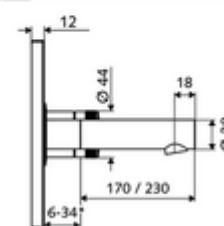

Article number: 01 930 06 99

Concealed wash basin tap LINUS W-E-M Mixed water

For WBW-E-M concealed masterbox. Infrared sensor-controlled. Battery operation. Suitable for networking with the SCHELL SWS water management system. Configurable via SCHELL Single Control SSC.

* In Abhängigkeit der SCHELL Unterputz-Masterbox

Scope of delivery

- Front panel with infrared sensor window
  - Mixed water operating button with push sleeve
- Installation frame with infrared sensor electronics, programmable
- 6 V battery compartment, protection class IP65
- Fastening material

Technical data

- Setting options via SWS SSC
  - Sensor range (short/medium/long)
  - Programming via short range reflex (off/on)
  - Max. flow time (1-360 s)
  - Follow-up time (0.6-60 s)
  - Stagnation flush (off/5-600 s, every 1-240 h after last flush/every 1-240 h)
  - Continuous flush for thermal disinfection, with anti-scalding protection (off/15-600 s)
  - Duration of flow (off/15-600 s)
  - Energy saving mode (off/1-254 h after last flush)
  - Cleaning stop (off/60-360 s)
- Setting options via short range reflex
  - Sensor range (short/medium/long)
  - Stagnation flush (off/30 s, every 24 h after last flush/every 24 h)
  - Continuous flush for thermal disinfection, with anti-scalding protection (off/300 s/120 s)
  - Cleaning stop (off/60 s)
- Flow: max. 5 l/min pressure independent
- Flow pressure: 1.0 - 5.0 bar
- Max. Resting pressure: 8 bar
- Max. operating temperature: 70 °C (80 °C for thermal disinfection)
- Material: Outlet Brass, conform to German drinking water regulations; Actuation Brass; Front panel Brass
- Surface: Outlet Chrome; Actuation Chrome; Front panel Chrome
- Outlet: L 230 mm
- Dimensions front plate: w 188 mm x h 180 mm x d 12 mm

Delivery data

- Weight: 2,19 kg/Piece
- Packing unit: 1

Necessary associated articles

Concealed Masterbox WBW-E-M

Article no: 01 946 00 99