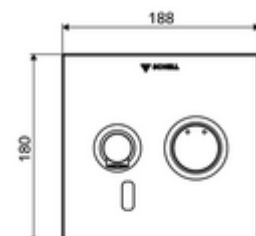

* In Abhängigkeit der SCHELL Unterputz-Masterbox

Scope of delivery

- Front panel with infrared sensor window
 - Mixed water operating button with push sleeve
- Installation frame with infrared sensor electronics, programmable
- 6 V battery compartment, protection class IP65
- Fastening material

Delivery data

- Weight: 2,14 kg/Piece
- Packing unit: 1

Necessary associated articles

Concealed Masterbox WBW-E-M

Article no: 01 946 00 99

Recommended associated articles

SSC Bluetooth® module	Article no: 00 916 00 99	
Wash basin outlet valve OPEN	Article no: 02 002 06 99	or
Wash basin outlet valve PUSH OPEN	Article no: 02 000 06 99	or