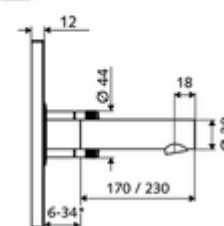

* In Abhängigkeit der SCHELL Unterputz-Masterbox

Scope of delivery

- Front panel with infrared sensor window
 - Mixed water operating button with push sleeve
- Installation frame with infrared sensor electronics, programmable
- 6 V battery compartment, protection class IP65
- Fastening material

Technical data

- Setting options via SWS SSC
 - Sensor range (short/medium/long)
 - Programming via short range reflex (off/on)
 - Max. flow time (1-360 s)
 - Follow-up time (0.6-60 s)
 - Stagnation flush (off/5-600 s, every 1-240 h after last flush/every 1-240 h)
 - Continuous flush for thermal disinfection, with anti-scalding protection (off/15-600 s)
 - Duration of flow (off/15-600 s)
 - Energy saving mode (off/1-254 h after last flush)
 - Cleaning stop (off/60-360 s)
- Setting options via short range reflex
 - Sensor range (short/medium/long)
 - Stagnation flush (off/30 s, every 24 h after last flush/every 24 h)
 - Continuous flush for thermal disinfection, with anti-scalding protection (off/300 s/120 s)
 - Cleaning stop (off/60 s)
- Flow: max. 5 l/min pressure independent
- Flow pressure: 1.0 - 5.0 bar
- Max. Resting pressure: 8 bar
- Max. operating temperature: 70 °C (80 °C for thermal disinfection)
- Material: Outlet Brass, conform to German drinking water regulations; Actuation Brass; Front panel Stainless steel
- Surface: Outlet Chrome; Actuation Chrome; Front panel Brushed stainless steel
- Outlet: L 230 mm
- Dimensions front plate: w 188 mm x h 180 mm x d 12 mm

Delivery data

- Weight: 2,14 kg/Piece
- Packing unit: 1

Necessary associated articles

Concealed Masterbox WBW-E-M

Article no: 01 946 00 99

Recommended associated articles

SSC Bluetooth® module	Article no: 00 916 00 99	
Wash basin outlet valve OPEN	Article no: 02 002 06 99	or
Wash basin outlet valve PUSH OPEN	Article no: 02 000 06 99	or