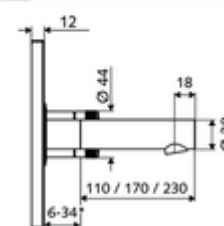

Article number: 01 930 28 99

Concealed wash basin tap LINUS W-E-M Mixed water

For WBW-E-M concealed masterbox. Infrared sensor-controlled. Battery operation. Suitable for networking with the SCHELL SWS water management system. Configurable via SCHELL Single Control SSC.

* In Abhängigkeit der SCHELL Unterputz-Masterbox

Scope of delivery

- Front panel with infrared sensor window
  - Mixed water operating button with push sleeve
- Installation frame with infrared sensor electronics, programmable
- 6 V battery compartment, protection class IP65
- Fastening material

Technical data

- Setting options via SWS SSC
  - Sensor range (short/medium/long)
  - Programming via short range reflex (off/on)
  - Max. flow time (1-360 s)
  - Follow-up time (0.6-60 s)
  - Stagnation flush (off/5-600 s, every 1-240 h after last flush/every 1-240 h)
  - Continuous flush for thermal disinfection, with anti-scalding protection (off/15-600 s)
  - Duration of flow (off/15-600 s)
  - Energy saving mode (off/1-254 h after last flush)
  - Cleaning stop (off/60-360 s)
- Setting options via short range reflex
  - Sensor range (short/medium/long)
  - Stagnation flush (off/30 s, every 24 h after last flush/every 24 h)
  - Continuous flush for thermal disinfection, with anti-scalding protection (off/300 s/120 s)
  - Cleaning stop (off/60 s)
- Flow: max. 5 l/min pressure independent
- Flow pressure: 1.0 - 5.0 bar
- Max. Resting pressure: 8 bar
- Max. operating temperature: 70 °C (80 °C for thermal disinfection)
- Material: Outlet Brass, conform to German drinking water regulations; Actuation Brass; Front panel Stainless steel
- Surface: Outlet Chrome; Actuation Chrome; Front panel Brushed stainless steel
- Outlet: L 230 mm
- Dimensions front plate: w 188 mm x h 180 mm x d 12 mm

Delivery data

- Weight: 2,14 kg/Piece
- Packing unit: 1

Necessary associated articles

Concealed Masterbox WBW-E-M

Article no: 01 946 00 99