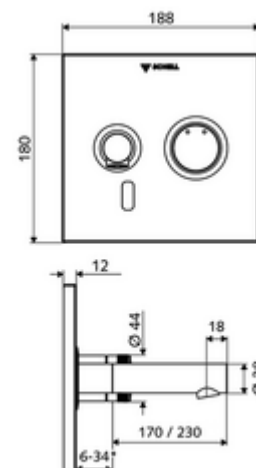

* In Abhängigkeit der SCHELL Unterputz-Masterbox

Scope of delivery

- Front panel with infrared sensor window
 - Mixed water operating button with push sleeve
- Installation frame with infrared sensor electronics, programmable
- Concealed transformer 9 VDC, 100-240 VAC, 50-60 Hz
- Wall outlet with flow regulator (theft-safe)
- Fastening material