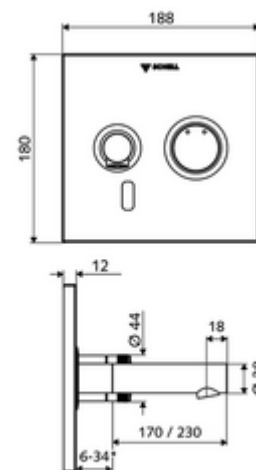

* In Abhängigkeit der SCHELL Unterputz-Masterbox

Scope of delivery

- Front panel with infrared sensor window
 - Mixed water operating button with push sleeve
- Installation frame with infrared sensor electronics, programmable
- Concealed transformer 9 VDC, 100-240 VAC, 50-60 Hz
- Wall outlet with flow regulator (theft-safe)
- Fastening material