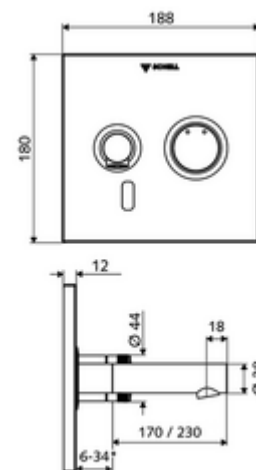

Article number: 01 932 06 99

Concealed wash basin tap LINUS W-E-M Mixed water

For WBW-E-M concealed masterbox. Infrared sensor-controlled. Mains operation. Suitable for networking with the SCHELL SWS water management system. Configurable via SCHELL Single Control SSC.

* In Abhängigkeit der SCHELL Unterputz-Masterbox

Scope of delivery

- Front panel with infrared sensor window
 - Mixed water operating button with push sleeve
- Installation frame with infrared sensor electronics, programmable
- Concealed transformer 9 VDC, 100-240 VAC, 50-60 Hz
- Wall outlet with flow regulator (theft-safe)
- Fastening material