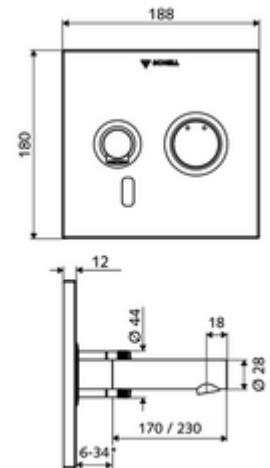

Article number: 01 932 06 99

Concealed wash basin tap LINUS W-E-M Mixed water

For WBW-E-M concealed masterbox. Infrared sensor-controlled. Mains operation. Suitable for networking with the SCHELL SWS water management system. Configurable via SCHELL Single Control SSC.

* In Abhängigkeit der SCHELL Unterputz-Masterbox

Scope of delivery

- Front panel with infrared sensor window
 - Mixed water operating button with push sleeve
- Installation frame with infrared sensor electronics, programmable
- Concealed transformer 9 VDC, 100-240 VAC, 50-60 Hz
- Wall outlet with flow regulator (theft-safe)
- Fastening material