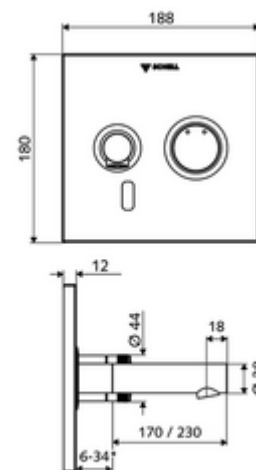

Article number: 01 932 28 99

Concealed wash basin tap LINUS W-E-M Mixed water

For WBW-E-M concealed masterbox. Infrared sensor-controlled. Mains operation. Suitable for networking with the SCHELL SWS water management system. Configurable via SCHELL Single Control SSC.

* In Abhängigkeit der SCHELL Unterputz-Masterbox

Scope of delivery

- Front panel with infrared sensor window
 - Mixed water operating button with push sleeve
- Installation frame with infrared sensor electronics, programmable
- Concealed transformer 9 VDC, 100-240 VAC, 50-60 Hz
- Wall outlet with flow regulator (theft-safe)
- Fastening material