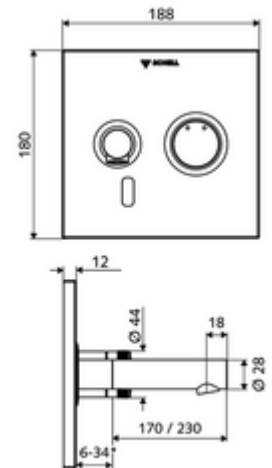

Article number: 01 932 28 99

Concealed wash basin tap LINUS W-E-M Mixed water

For WBW-E-M concealed masterbox. Infrared sensor-controlled. Mains operation. Suitable for networking with the SCHELL SWS water management system. Configurable via SCHELL Single Control SSC.

* In Abhängigkeit der SCHELL Unterputz-Masterbox

Scope of delivery

- Front panel with infrared sensor window
 - Mixed water operating button with push sleeve
- Installation frame with infrared sensor electronics, programmable
- Concealed transformer 9 VDC, 100-240 VAC, 50-60 Hz
- Wall outlet with flow regulator (theft-safe)
- Fastening material

Delivery data

- Weight: 1,97 kg/Piece
- Packing unit: 1

Necessary associated articles

Concealed Masterbox WBW-E-M

Article no: 01 946 00 99

Recommended associated articles

SSC Bluetooth® module	Article no: 00 916 00 99	
Wash basin outlet valve OPEN	Article no: 02 002 06 99	or
Wash basin outlet valve PUSH OPEN	Article no: 02 000 06 99	or