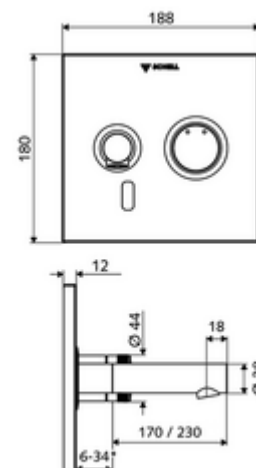

Article number: 01 932 28 99

Concealed wash basin tap LINUS W-E-M Mixed water

For WBW-E-M concealed masterbox. Infrared sensor-controlled. Mains operation. Suitable for networking with the SCHELL SWS water management system. Configurable via SCHELL Single Control SSC.

* In Abhängigkeit der SCHELL Unterputz-Masterbox

Scope of delivery

- Front panel with infrared sensor window
  - Mixed water operating button with push sleeve
- Installation frame with infrared sensor electronics, programmable
- Concealed transformer 9 VDC, 100-240 VAC, 50-60 Hz
- Wall outlet with flow regulator (theft-safe)
- Fastening material

Technical data

- Setting options via SWS SSC
  - Sensor range (short/medium/long)
  - Programming via short range reflex (off/on)
  - Max. flow time (1-360 s)
  - Follow-up time (0.6-60 s)
  - Stagnation flush (off/5-600 s, every 1-240 h after last flush/every 1-240 h)
  - Continuous flush for thermal disinfection, with anti-scalding protection (off/15-600 s)
  - Duration of flow (off/15-600 s)
  - Energy saving mode (off/1-254 h after last flush)
  - Cleaning stop (off/60-360 s)
- Setting options via short range reflex
  - Sensor range (short/medium/long)
  - Stagnation flush (off/30 s, every 24 h after last flush/every 24 h)
  - Continuous flush for thermal disinfection, with anti-scalding protection (off/300 s/120 s)
  - Cleaning stop (off/60 s)
- Flow: max. 5 l/min pressure independent
- Flow pressure: 1.0 - 5.0 bar
- Max. Resting pressure: 8 bar
- Max. operating temperature: 70 °C (80 °C for thermal disinfection)
- Material: Outlet Brass, conform to German drinking water regulations; Actuation Brass; Front panel Stainless steel
- Surface: Outlet Chrome; Actuation Chrome; Front panel Brushed stainless steel
- Outlet: L 170 mm
- Dimensions front plate: w 188 mm x h 180 mm x d 12 mm

Delivery data

- Weight: 1,97 kg/Piece
- Packing unit: 1

Necessary associated articles

Concealed Masterbox WBW-E-M

Article no: 01 946 00 99