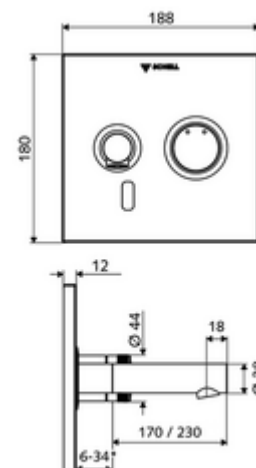

Article number: 01 933 06 99

Concealed wash basin tap LINUS W-E-M Mixed water

For WBW-E-M concealed masterbox. Infrared sensor-controlled. Mains operation. Suitable for networking with the SCHELL SWS water management system. Configurable via SCHELL Single Control SSC.

* In Abhängigkeit der SCHELL Unterputz-Masterbox

Scope of delivery

- Front panel with infrared sensor window
 - Mixed water operating button with push sleeve
- Installation frame with infrared sensor electronics, programmable
- Concealed transformer 9 VDC, 100-240 VAC, 50-60 Hz
- Wall outlet with flow regulator (theft-safe)
- Fastening material