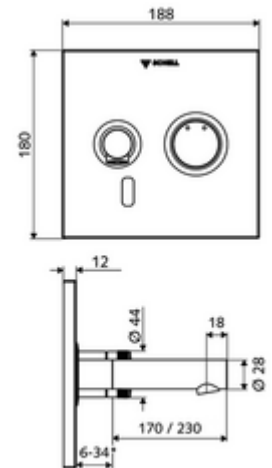

Article number: 01 933 06 99

Concealed wash basin tap LINUS W-E-M Mixed water

For WBW-E-M concealed masterbox. Infrared sensor-controlled. Mains operation. Suitable for networking with the SCHELL SWS water management system. Configurable via SCHELL Single Control SSC.

* In Abhängigkeit der SCHELL Unterputz-Masterbox

Scope of delivery

- Front panel with infrared sensor window
 - Mixed water operating button with push sleeve
- Installation frame with infrared sensor electronics, programmable
- Concealed transformer 9 VDC, 100-240 VAC, 50-60 Hz
- Wall outlet with flow regulator (theft-safe)
- Fastening material

Delivery data

- Weight: 2,24 kg/Piece
- Packing unit: 1

Necessary associated articles

Concealed Masterbox WBW-E-M

Article no: 01 946 00 99

Recommended associated articles

SSC Bluetooth® module	Article no: 00 916 00 99	
Wash basin outlet valve OPEN	Article no: 02 002 06 99	or
Wash basin outlet valve PUSH OPEN	Article no: 02 000 06 99	or