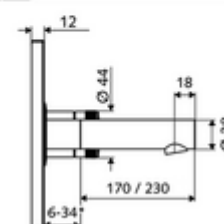

* In Abhängigkeit der SCHELL Unterputz-Masterbox

Scope of delivery

- Front panel with infrared sensor window
 - Mixed water operating button with push sleeve
- Installation frame with infrared sensor electronics, programmable
- Concealed transformer 9 VDC, 100-240 VAC, 50-60 Hz
- Wall outlet with flow regulator (theft-safe)
- Fastening material

Technical data

- Setting options via SWS SSC
 - Sensor range (short/medium/long)
 - Programming via short range reflex (off/on)
 - Max. flow time (1-360 s)
 - Follow-up time (0.6-60 s)
 - Stagnation flush (off/5-600 s, every 1-240 h after last flush/every 1-240 h)
 - Continuous flush for thermal disinfection, with anti-scalding protection (off/15-600 s)
 - Duration of flow (off/15-600 s)
 - Energy saving mode (off/1-254 h after last flush)
 - Cleaning stop (off/60-360 s)
- Setting options via short range reflex
 - Sensor range (short/medium/long)
 - Stagnation flush (off/30 s, every 24 h after last flush/every 24 h)
 - Continuous flush for thermal disinfection, with anti-scalding protection (off/300 s/120 s)
 - Cleaning stop (off/60 s)
- Flow: max. 5 l/min pressure independent
- Flow pressure: 1.0 - 5.0 bar
- Max. Resting pressure: 8 bar
- Max. operating temperature: 70 °C (80 °C for thermal disinfection)
- Material: Outlet Brass, conform to German drinking water regulations; Actuation Brass; Front panel Stainless steel
- Surface: Outlet Chrome; Actuation Chrome; Front panel Brushed stainless steel
- Outlet: L 230 mm
- Dimensions front plate: w 188 mm x h 180 mm x d 12 mm