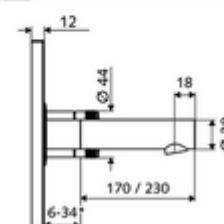

Article number: 01 933 28 99

Concealed wash basin tap LINUS W-E-M Mixed water

For WBW-E-M concealed masterbox. Infrared sensor-controlled. Mains operation. Suitable for networking with the SCHELL SWS water management system. Configurable via SCHELL Single Control SSC.

* In Abhängigkeit der SCHELL Unterputz-Masterbox

Scope of delivery

- Front panel with infrared sensor window
  - Mixed water operating button with push sleeve
- Installation frame with infrared sensor electronics, programmable
- Concealed transformer 9 VDC, 100-240 VAC, 50-60 Hz
- Wall outlet with flow regulator (theft-safe)
- Fastening material

Technical data

- Setting options via SWS SSC
  - Sensor range (short/medium/long)
  - Programming via short range reflex (off/on)
  - Max. flow time (1-360 s)
  - Follow-up time (0.6-60 s)
  - Stagnation flush (off/5-600 s, every 1-240 h after last flush/every 1-240 h)
  - Continuous flush for thermal disinfection, with anti-scalding protection (off/15-600 s)
  - Duration of flow (off/15-600 s)
  - Energy saving mode (off/1-254 h after last flush)
  - Cleaning stop (off/60-360 s)
- Setting options via short range reflex
  - Sensor range (short/medium/long)
  - Stagnation flush (off/30 s, every 24 h after last flush/every 24 h)
  - Continuous flush for thermal disinfection, with anti-scalding protection (off/300 s/120 s)
  - Cleaning stop (off/60 s)
- Flow: max. 5 l/min pressure independent
- Flow pressure: 1.0 - 5.0 bar
- Max. Resting pressure: 8 bar
- Max. operating temperature: 70 °C (80 °C for thermal disinfection)
- Material: Outlet Brass, conform to German drinking water regulations; Actuation Brass; Front panel Stainless steel
- Surface: Outlet Chrome; Actuation Chrome; Front panel Brushed stainless steel
- Outlet: L 230 mm
- Dimensions front plate: w 188 mm x h 180 mm x d 12 mm

Delivery data

- Weight: 2,20 kg/Piece
- Packing unit: 1

Necessary associated articles

Concealed Masterbox WBW-E-M

Article no: 01 946 00 99