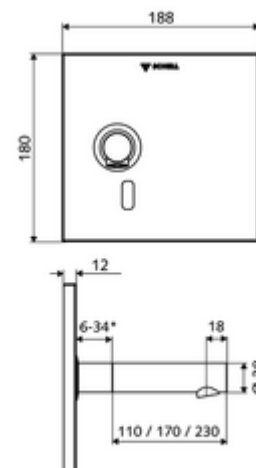

Article number: 01 937 06 99

Concealed wash basin tap LINUS W-E-V Cold water/pre-mixed water

For WBW-E-V concealed masterbox. Infrared sensor-controlled. Battery operation. Suitable for networking with the SCHELL SWS water management system. Configurable via SCHELL Single Control SSC.

* In Abhängigkeit der SCHELL Unterputz-Masterbox

Scope of delivery

- Front panel with infrared sensor window
- Installation frame with infrared sensor electronics, programmable
- 6 V battery compartment, protection class IP65
- 4x AA alkaline battery 1.5 V
- Wall outlet with flow regulator (theft-safe)
- Fastening material

Technical data

- Setting options via SWS SSC
  - Sensor range (short/medium/long)
  - Programming via short range reflex (off/on)
  - Max. flow time (1-360 s)
  - Follow-up time (0.6-60 s)
  - Stagnation flush (off/5-600 s, every 1-240 h after last flush/every 1-240 h)
  - Continuous flush for thermal disinfection, with anti-scalding protection (off/15-600 s)
  - Duration of flow (off/15-600 s)
  - Energy saving mode (off/1-254 h after last flush)
  - Cleaning stop (off/60-360 s)
- Setting options via short range reflex
  - Sensor range (short/medium/long)
  - Stagnation flush (off/30 s, every 24 h after last flush/every 24 h)
  - Continuous flush for thermal disinfection, with anti-scalding protection (off/300 s/120 s)
  - Cleaning stop (off/60 s)
- Flow: max. 5 l/min pressure independent
- Flow pressure: 1.0 - 5.0 bar
- Max. Resting pressure: 8 bar
- Max. operating temperature: 70 °C (80 °C for thermal disinfection)
- Material: Outlet Brass, conform to German drinking water regulations; Front panel Brass
- Surface: Outlet Chrome; Front panel Chrome
- Outlet: L 110 mm
- Dimensions front plate: w 188 mm x h 180 mm x d 12 mm

Delivery data

- Weight: 1,66 kg/Piece
- Packing unit: 1

Necessary associated articles

Concealed Masterbox WBW-E-V

Article no: 01 947 00 99