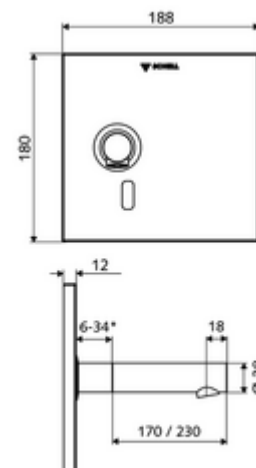

* In Abhängigkeit der SCHELL Unterputz-Masterbox

Scope of delivery

- Front panel with infrared sensor window
- Installation frame with infrared sensor electronics, programmable
- 6 V battery compartment, protection class IP65
- 4x AA alkaline battery 1.5 V
- Wall outlet with flow regulator (theft-safe)
- Fastening material