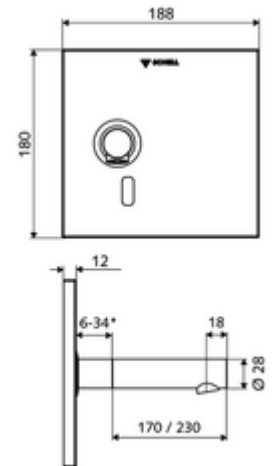

Article number: 01 940 28 99

Concealed wash basin tap LINUS W-E-V Cold water/pre-mixed water

For WBW-E-V concealed masterbox. Infrared sensor-controlled. Mains operation. Suitable for networking with the SCHELL SWS water management system. Configurable via SCHELL Single Control SSC.

* In Abhängigkeit der SCHELL Unterputz-Masterbox

Scope of delivery

- Front panel with infrared sensor window
- Installation frame with infrared sensor electronics, programmable
- Concealed transformer 9 VDC, 100-240 VAC, 50-60 Hz
- Wall outlet with flow regulator (theft-safe)
- Fastening material