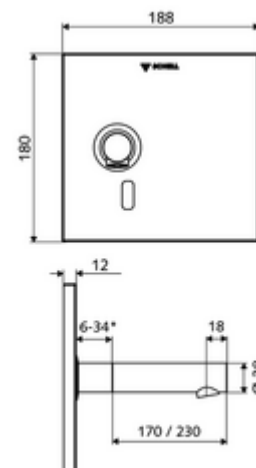

Article number: 01 941 28 99

Concealed wash basin tap LINUS W-E-V Cold water/pre-mixed water

For WBW-E-V concealed masterbox. Infrared sensor-controlled. Mains operation. Suitable for networking with the SCHELL SWS water management system. Configurable via SCHELL Single Control SSC.

* In Abhängigkeit der SCHELL Unterputz-Masterbox

Scope of delivery

- Front panel with infrared sensor window
- Installation frame with infrared sensor electronics, programmable
- Concealed transformer 9 VDC, 100-240 VAC, 50-60 Hz
- Wall outlet with flow regulator (theft-safe)
- Fastening material