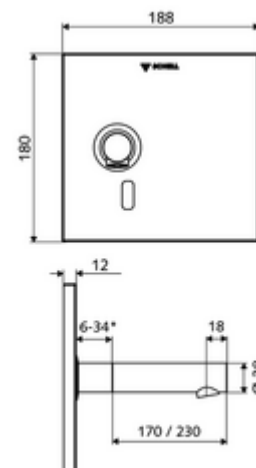

Article number: 01 942 06 99

Concealed wash basin tap LINUS W-E-V Cold water/pre-mixed water

For WBW-E-V concealed masterbox. Infrared sensor-controlled. Mains operation. Suitable for networking with the SCHELL SWS water management system. Configurable via SCHELL Single Control SSC.

* In Abhängigkeit der SCHELL Unterputz-Masterbox

Scope of delivery

- Front panel with infrared sensor window
- Installation frame with infrared sensor electronics, programmable
- Concealed transformer 9 VDC, 100-240 VAC, 50-60 Hz
- Wall outlet with flow regulator (theft-safe)
- Fastening material

Technical data

- Setting options via SWS SSC
  - Sensor range (short/medium/long)
  - Programming via short range reflex (off/on)
  - Max. flow time (1-360 s)
  - Follow-up time (0.6-60 s)
  - Stagnation flush (off/5-600 s, every 1-240 h after last flush/every 1-240 h)
  - Continuous flush for thermal disinfection, with anti-scalding protection (off/15-600 s)
  - Duration of flow (off/15-600 s)
  - Energy saving mode (off/1-254 h after last flush)
  - Cleaning stop (off/60-360 s)
- Setting options via short range reflex
  - Sensor range (short/medium/long)
  - Stagnation flush (off/30 s, every 24 h after last flush/every 24 h)
  - Continuous flush for thermal disinfection, with anti-scalding protection (off/300 s/120 s)
  - Cleaning stop (off/60 s)
- Flow: max. 5 l/min pressure independent
- Flow pressure: 1.0 - 5.0 bar
- Max. Resting pressure: 8 bar
- Max. operating temperature: 70 °C (80 °C for thermal disinfection)
- Material: Outlet Brass, conform to German drinking water regulations; Front panel Brass
- Surface: Outlet Chrome; Front panel Chrome
- Outlet: L 230 mm
- Dimensions front plate: w 188 mm x h 180 mm x d 12 mm

Delivery data

- Weight: 2,00 kg/Piece
- Packing unit: 1

Necessary associated articles

Concealed Masterbox WBW-E-V

Article no: 01 947 00 99