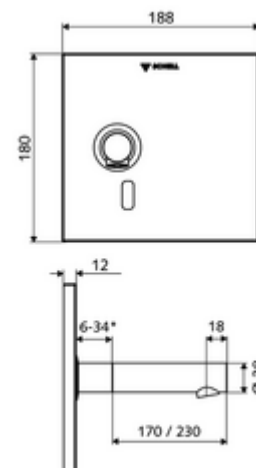

Article number: 01 942 28 99

Concealed wash basin tap LINUS W-E-V Cold water/pre-mixed water

For WBW-E-V concealed masterbox. Infrared sensor-controlled. Mains operation. Suitable for networking with the SCHELL SWS water management system. Configurable via SCHELL Single Control SSC.

* In Abhängigkeit der SCHELL Unterputz-Masterbox

Scope of delivery

- Front panel with infrared sensor window
- Installation frame with infrared sensor electronics, programmable
- Concealed transformer 9 VDC, 100-240 VAC, 50-60 Hz
- Wall outlet with flow regulator (theft-safe)
- Fastening material

Technical data

- Setting options via SWS SSC
  - Sensor range (short/medium/long)
  - Programming via short range reflex (off/on)
  - Max. flow time (1-360 s)
  - Follow-up time (0.6-60 s)
  - Stagnation flush (off/5-600 s, every 1-240 h after last flush/every 1-240 h)
  - Continuous flush for thermal disinfection, with anti-scalding protection (off/15-600 s)
  - Duration of flow (off/15-600 s)
  - Energy saving mode (off/1-254 h after last flush)
  - Cleaning stop (off/60-360 s)
- Setting options via short range reflex
  - Sensor range (short/medium/long)
  - Stagnation flush (off/30 s, every 24 h after last flush/every 24 h)
  - Continuous flush for thermal disinfection, with anti-scalding protection (off/300 s/120 s)
  - Cleaning stop (off/60 s)
- Flow: max. 5 l/min pressure independent
- Flow pressure: 1.0 - 5.0 bar
- Max. Resting pressure: 8 bar
- Max. operating temperature: 70 °C (80 °C for thermal disinfection)
- Material: Outlet Brass, conform to German drinking water regulations; Front panel Stainless steel
- Surface: Outlet Chrome; Front panel Brushed stainless steel
- Outlet: L 230 mm
- Dimensions front plate: w 188 mm x h 180 mm x d 12 mm

Delivery data

- Weight: 1,95 kg/Piece
- Packing unit: 1

Necessary associated articles

Concealed Masterbox WBW-E-V

Article no: 01 947 00 99