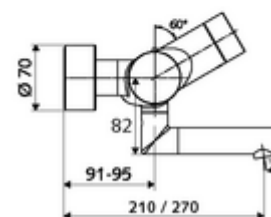

Article number: 00 208 06 99

Exposed wash basin tap VITUS VW-C-T Mixed water, ThermoProtect thermostat

Triggering via CVD-Touch electronics with automatic closing. Battery operation. With integrated SWS BE-F VITUS wireless bus extender for networking with the SWS water management system.

Scope of delivery

- Electronic self-closing exposed wash basin tap
  - ThermoProtect thermostat, conform to EN 1111, unlockable/lockable temperature lock at 38 °C, anti-scalding protection if cold water supply fails
  - CVD-Touch electronics, programmable, IP65 protection against low-pressure water jets
  - SWS BE-F VITUS wireless bus extender
  - 6 V solenoid valve with pre-filter
  - 2 backflow preventers (EN 1717: EB-type)
  - Pivoting outlet (lockable) with flow regulator
  - 6 V battery compartment (integrated)
- 4x AA alkaline battery 1.5 V
- 2 S-connections and rosettes (depth-adjustable)

Technical data

- Setting options via SWS SSC
  - Actuation force (soft/medium/hard)
  - Manual programming (off/on)
  - Max. flow time (1-950 s)
  - Stagnation flush (off/1-1000 s, every 1-250 h after last flush/every 1-250 h)
  - Actuation timeout (off/1-255 s, timeout 1-2000 min)
- Setting options via manual programming
  - Max. flow time (4-120 s, 10 program stages)
  - Stagnation flush (off/20 s, every 24 h)
- Flow: max. 5 l/min pressure independent
- Flow pressure: 1.0 - 5.0 bar
- Max. Resting pressure: 8 bar
- Max. operating temperature: 70 °C (80 °C for thermal disinfection)
- Material: Outlet Brass, conform to German drinking water regulations; Housing Brass, conform to German drinking water regulations
- Surface: Chrome
- Projection to centre of aerator: 210 mm
- Connection: 2x DN 15 G 1/2 AG
- Certificates: PA-IX 28575/IO, Belgaqua
- Noise class: I
- Flow class: O

Delivery data

- Weight: 5,20 kg/Piece
- Packing unit: 1

Necessary associated articles

SWS Server

Article no: 00 500 00 99