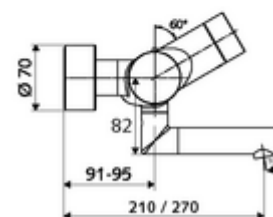

Article number: 00 208 06 99

Exposed wash basin tap VITUS VW-C-T Mixed water, ThermoProtect thermostat

Triggering via CVD-Touch electronics with automatic closing. Battery operation. With integrated SWS BE-F VITUS wireless bus extender for networking with the SWS water management system.

Scope of delivery

- Electronic self-closing exposed wash basin tap
  - ThermoProtect thermostat, conform to EN 1111, unlockable/lockable temperature lock at 38 °C, anti-scalding protection if cold water supply fails
  - CVD-Touch electronics, programmable, IP65 protection against low-pressure water jets
  - SWS BE-F VITUS wireless bus extender
  - 6 V solenoid valve with pre-filter
  - 2 backflow preventers (EN 1717: EB-type)
  - Pivoting outlet (lockable) with flow regulator
  - 6 V battery compartment (integrated)
- 4x AA alkaline battery 1.5 V
- 2 S-connections and rosettes (depth-adjustable)

Technical data

- Setting options via SWS SSC
  - Actuation force (soft/medium/hard)
  - Manual programming (off/on)
  - Max. flow time (1-950 s)
  - Stagnation flush (off/1-1000 s, every 1-250 h after last flush/every 1-250 h)
  - Actuation timeout (off/1-255 s, timeout 1-2000 min)
- Setting options via manual programming
  - Max. flow time (4-120 s, 10 program stages)
  - Stagnation flush (off/20 s, every 24 h)
- Flow: max. 5 l/min pressure independent
- Flow pressure: 1.0 - 5.0 bar
- Max. Resting pressure: 8 bar
- Max. operating temperature: 70 °C (80 °C for thermal disinfection)
- Material: Outlet Brass, conform to German drinking water regulations; Housing Brass, conform to German drinking water regulations
- Surface: Chrome
- Projection to centre of aerator: 210 mm
- Connection: 2x DN 15 G 1/2 AG
- Certificates: PA-IX 28575/IO, Belgaqua
- Noise class: I
- Flow class: O

Delivery data

- Weight: 5,20 kg/Piece
- Packing unit: 1

Necessary associated articles

SWS Server

Article no: 00 500 00 99