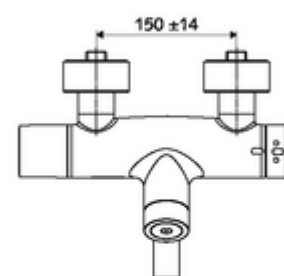

Scope of delivery

- Electronic self-closing exposed wash basin tap
 - ThermoProtect thermostat, conform to EN 1111, unlockable/lockable temperature lock at 38 °C, anti-scalding protection if cold water supply fails
 - CVD-Touch electronics, programmable, IP65 protection against low-pressure water jets
 - SWS BE-F VITUS wireless bus extender
 - 6 V solenoid valve with pre-filter
 - 2 backflow preventers (EN 1717: EB-type)
 - Pivoting outlet (lockable) with flow regulator
 - 6 V battery compartment (integrated)
- 4x AA alkaline battery 1.5 V
- 2 S-connections and rosettes (depth-adjustable)

Technical data

- Setting options via SWS SSC
 - Actuation force (soft/medium/hard)
 - Manual programming (off/on)
 - Max. flow time (1-950 s)
 - Stagnation flush (off/1-1000 s, every 1-250 h after last flush/every 1-250 h)
 - Actuation timeout (off/1-255 s, timeout 1-2000 min)
- Setting options via manual programming
 - Max. flow time (4-120 s, 10 program stages)
 - Stagnation flush (off/20 s, every 24 h)
- Flow: max. 5 l/min pressure independent
- Flow pressure: 1.0 - 5.0 bar
- Max. Resting pressure: 8 bar
- Max. operating temperature: 70 °C (80 °C for thermal disinfection)
- Material: Outlet Brass, conform to German drinking water regulations; Housing Brass, conform to German drinking water regulations
- Surface: Chrome
- Projection to centre of aerator: 270 mm
- Connection: 2x DN 15 G 1/2 AG
- Certificates: PA-IX 28575/IO, Belgaqua
- Noise class: I
- Flow class: O

Delivery data

- Weight: 5,39 kg/Piece
- Packing unit: 1

Necessary associated articles

SWS Server

Article no: 00 500 00 99

Recommended associated articles

S-connecting with isolating valve	Article no: 23 775 00 99	
Wash basin outlet valve OPEN	Article no: 02 002 06 99	or
Wash basin outlet valve PUSH OPEN	Article no: 02 000 06 99	or