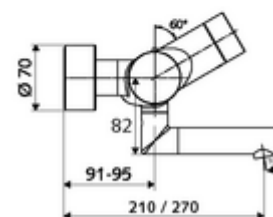

Article number: 00 209 06 99

Exposed wash basin tap VITUS VW-C-T Mixed water, ThermoProtect thermostat

Triggering via CVD-Touch electronics with automatic closing. Battery operation. With integrated SWS BE-F VITUS wireless bus extender for networking with the SWS water management system.