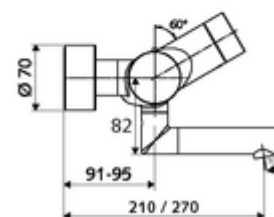

Article number: 00 209 06 99

Exposed wash basin tap VITUS VW-C-T Mixed water, ThermoProtect thermostat

Triggering via CVD-Touch electronics with automatic closing. Battery operation. With integrated SWS BE-F VITUS wireless bus extender for networking with the SWS water management system.

Scope of delivery

- Electronic self-closing exposed wash basin tap
  - ThermoProtect thermostat, conform to EN 1111, unlockable/lockable temperature lock at 38 °C, anti-scalding protection if cold water supply fails
  - CVD-Touch electronics, programmable, IP65 protection against low-pressure water jets
  - SWS BE-F VITUS wireless bus extender
  - 6 V solenoid valve with pre-filter
  - 2 backflow preventers (EN 1717: EB-type)
  - Pivoting outlet (lockable) with flow regulator
  - 6 V battery compartment (integrated)
- 4x AA alkaline battery 1.5 V
- 2 S-connections and rosettes (depth-adjustable)

Technical data

- Setting options via SWS SSC
  - Actuation force (soft/medium/hard)
  - Manual programming (off/on)
  - Max. flow time (1-950 s)
  - Stagnation flush (off/1-1000 s, every 1-250 h after last flush/every 1-250 h)
  - Actuation timeout (off/1-255 s, timeout 1-2000 min)
- Setting options via manual programming
  - Max. flow time (4-120 s, 10 program stages)
  - Stagnation flush (off/20 s, every 24 h)
- Flow: max. 5 l/min pressure independent
- Flow pressure: 1.0 - 5.0 bar
- Max. Resting pressure: 8 bar
- Max. operating temperature: 70 °C (80 °C for thermal disinfection)
- Material: Outlet Brass, conform to German drinking water regulations; Housing Brass, conform to German drinking water regulations
- Surface: Chrome
- Projection to centre of aerator: 270 mm
- Connection: 2x DN 15 G 1/2 AG
- Certificates: PA-IX 28575/IO, Belgaqua
- Noise class: I
- Flow class: O

Delivery data

- Weight: 5,39 kg/Piece
- Packing unit: 1

Necessary associated articles

SWS Server

Article no: 00 500 00 99