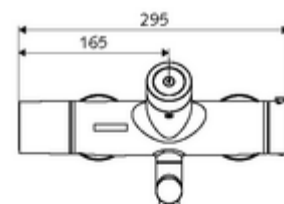

Article number: 00 209 06 99

Exposed wash basin tap VITUS VW-C-T Mixed water, ThermoProtect thermostat

Triggering via CVD-Touch electronics with automatic closing. Battery operation. With integrated SWS BE-F VITUS wireless bus extender for networking with the SWS water management system.

Scope of delivery

- Electronic self-closing exposed wash basin tap
  - ThermoProtect thermostat, conform to EN 1111, unlockable/lockable temperature lock at 38 °C, anti-scalding protection if cold water supply fails
  - CVD-Touch electronics, programmable, IP65 protection against low-pressure water jets
  - SWS BE-F VITUS wireless bus extender
  - 6 V solenoid valve with pre-filter
  - 2 backflow preventers (EN 1717: EB-type)
  - Pivoting outlet (lockable) with flow regulator
  - 6 V battery compartment (integrated)
- 4x AA alkaline battery 1.5 V
- 2 S-connections and rosettes (depth-adjustable)

Technical data

- Setting options via SWS SSC
  - Actuation force (soft/medium/hard)
  - Manual programming (off/on)
  - Max. flow time (1-950 s)
  - Stagnation flush (off/1-1000 s, every 1-250 h after last flush/every 1-250 h)
  - Actuation timeout (off/1-255 s, timeout 1-2000 min)
- Setting options via manual programming
  - Max. flow time (4-120 s, 10 program stages)
  - Stagnation flush (off/20 s, every 24 h)
- Flow: max. 5 l/min pressure independent
- Flow pressure: 1.0 - 5.0 bar
- Max. Resting pressure: 8 bar
- Max. operating temperature: 70 °C (80 °C for thermal disinfection)
- Material: Outlet Brass, conform to German drinking water regulations; Housing Brass, conform to German drinking water regulations
- Surface: Chrome
- Projection to centre of aerator: 270 mm
- Connection: 2x DN 15 G 1/2 AG
- Certificates: PA-IX 28575/IO, Belgaqua
- Noise class: I
- Flow class: O

Delivery data

- Weight: 5,39 kg/Piece
- Packing unit: 1

Necessary associated articles

SWS Server

Article no: 00 500 00 99