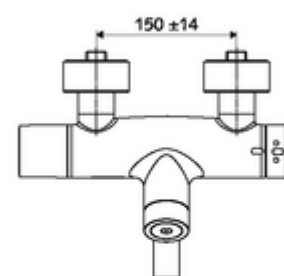

Scope of delivery

- Electronic self-closing exposed wash basin tap
 - ThermoProtect thermostat, conform to EN 1111, unlockable/lockable temperature lock at 38 °C, anti-scalding protection if cold water supply fails
 - CVD-Touch electronics, programmable, IP65 protection against low-pressure water jets
 - SWS BE-F VITUS wireless bus extender
 - 6 V solenoid valve with pre-filter
 - 2 backflow preventers (EN 1717: EB-type)
 - Pivoting outlet (lockable) with flow regulator
 - 6 V battery compartment (integrated)
- 4x AA alkaline battery 1.5 V
- 2 S-connections and rosettes (depth-adjustable)

Technical data

- Setting options via SWS SSC
 - Actuation force (soft/medium/hard)
 - Manual programming (off/on)
 - Max. flow time (1-950 s)
 - Stagnation flush (off/1-1000 s, every 1-250 h after last flush/every 1-250 h)
 - Actuation timeout (off/1-255 s, timeout 1-2000 min)
- Setting options via manual programming
 - Max. flow time (4-120 s, 10 program stages)
 - Stagnation flush (off/20 s, every 24 h)
- Flow: max. 5 l/min pressure independent
- Flow pressure: 1.0 - 5.0 bar
- Max. Resting pressure: 8 bar
- Max. operating temperature: 70 °C (80 °C for thermal disinfection)
- Material: Outlet Brass, conform to German drinking water regulations; Housing Brass, conform to German drinking water regulations
- Surface: Chrome
- Projection to centre of aerator: 330 mm
- Connection: 2x DN 15 G 1/2 AG
- Certificates: Belgaqua

Delivery data

- Weight: 5,57 kg/Piece
- Packing unit: 1

Necessary associated articles

SWS Server

Article no: 00 500 00 99

Recommended associated articles

S-connecting with isolating valve	Article no: 23 775 00 99	
Wash basin outlet valve OPEN	Article no: 02 002 06 99	or
Wash basin outlet valve PUSH OPEN	Article no: 02 000 06 99	or