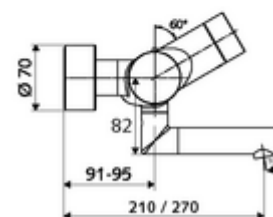

Article number: 00 210 06 99

Exposed wash basin tap VITUS VW-C-T Mixed water, ThermoProtect thermostat

Triggering via CVD-Touch electronics with automatic closing. Battery operation. With integrated SWS BE-F VITUS wireless bus extender for networking with the SWS water management system.