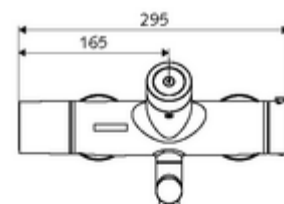

Article number: 00 210 06 99

Exposed wash basin tap VITUS VW-C-T Mixed water, ThermoProtect thermostat

Triggering via CVD-Touch electronics with automatic closing. Battery operation. With integrated SWS BE-F VITUS wireless bus extender for networking with the SWS water management system.

Scope of delivery

- Electronic self-closing exposed wash basin tap
  - ThermoProtect thermostat, conform to EN 1111, unlockable/lockable temperature lock at 38 °C, anti-scalding protection if cold water supply fails
  - CVD-Touch electronics, programmable, IP65 protection against low-pressure water jets
  - SWS BE-F VITUS wireless bus extender
  - 6 V solenoid valve with pre-filter
  - 2 backflow preventers (EN 1717: EB-type)
  - Pivoting outlet (lockable) with flow regulator
  - 6 V battery compartment (integrated)
- 4x AA alkaline battery 1.5 V
- 2 S-connections and rosettes (depth-adjustable)

Technical data

- Setting options via SWS SSC
  - Actuation force (soft/medium/hard)
  - Manual programming (off/on)
  - Max. flow time (1-950 s)
  - Stagnation flush (off/1-1000 s, every 1-250 h after last flush/every 1-250 h)
  - Actuation timeout (off/1-255 s, timeout 1-2000 min)
- Setting options via manual programming
  - Max. flow time (4-120 s, 10 program stages)
  - Stagnation flush (off/20 s, every 24 h)
- Flow: max. 5 l/min pressure independent
- Flow pressure: 1.0 - 5.0 bar
- Max. Resting pressure: 8 bar
- Max. operating temperature: 70 °C (80 °C for thermal disinfection)
- Material: Outlet Brass, conform to German drinking water regulations; Housing Brass, conform to German drinking water regulations
- Surface: Chrome
- Projection to centre of aerator: 330 mm
- Connection: 2x DN 15 G 1/2 AG
- Certificates: Belgaqua

Delivery data

- Weight: 5,57 kg/Piece
- Packing unit: 1

Necessary associated articles

SWS Server

Article no: 00 500 00 99