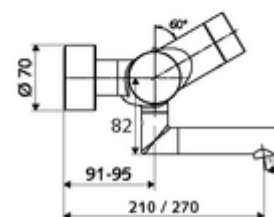

Article number: 00 210 06 99

Exposed wash basin tap VITUS VW-C-T Mixed water, ThermoProtect thermostat

Triggering via CVD-Touch electronics with automatic closing. Battery operation. With integrated SWS BE-F VITUS wireless bus extender for networking with the SWS water management system.