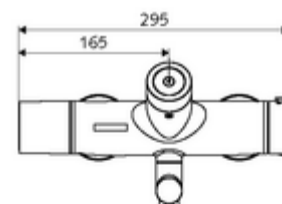

Technical data

- Setting options via SWS SSC
  - Actuation force (soft/medium/hard)
  - Manual programming (off/on)
  - Max. flow time (1-950 s)
  - Stagnation flush (off/1-1000 s, every 1-250 h after last flush/every 1-250 h)
  - Actuation timeout (off/1-255 s, timeout 1-2000 min)
- Setting options via manual programming
  - Max. flow time (4-120 s, 10 program stages)
  - Stagnation flush (off/20 s, every 24 h)
- Flow: max. 5 l/min pressure independent
- Flow pressure: 1.0 - 5.0 bar
- Max. Resting pressure: 8 bar
- Max. operating temperature: 70 °C (80 °C for thermal disinfection)
- Material: Outlet Brass, conform to German drinking water regulations; Housing Brass, conform to German drinking water regulations
- Surface: Chrome
- Projection to centre of aerator: 330 mm
- Connection: 2x DN 15 G 1/2 AG
- Certificates: Belgaqua

Delivery data

- Weight: 5,48 kg/Piece
- Packing unit: 1

Necessary associated articles

SWS Server

Article no: 00 500 00 99