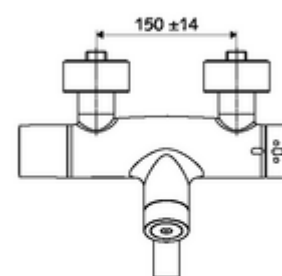

Scope of delivery

- Electronic self-closing exposed wash basin tap
 - ThermoProtect thermostat, conform to EN 1111, unlockable/lockable temperature lock at 38 °C, anti-scalding protection if cold water supply fails
 - CVD-Touch electronics, programmable, IP65 protection against low-pressure water jets
 - SWS BE-F VITUS wireless bus extender
 - Solenoid valve 6 V for carrying out thermal disinfection with SWS (in accordance with DVGW worksheet W 551)
 - 6 V solenoid valve with pre-filter
 - 2 backflow preventers (EN 1717: EB-type)
 - Pivoting outlet (lockable) with flow regulator
 - 6 V battery compartment (integrated)
- 4x AA alkaline battery 1.5 V
- 2 S-connections and rosettes (depth-adjustable)

Technical data

- Setting options via SWS SSC
 - Actuation force (soft/medium/hard)
 - Manual programming (off/on)
 - Max. flow time (1-950 s)
 - Stagnation flush (off/1-1000 s, every 1-250 h after last flush/every 1-250 h)
 - Actuation timeout (off/1-255 s, timeout 1-2000 min)
- Setting options via manual programming
 - Max. flow time (4-120 s, 10 program stages)
 - Stagnation flush (off/20 s, every 24 h)
- Flow: max. 5 l/min pressure independent
- Flow pressure: 1.0 - 5.0 bar
- Max. Resting pressure: 8 bar
- Max. operating temperature: 70 °C (80 °C for thermal disinfection)
- Material: Outlet Brass, conform to German drinking water regulations; Housing Brass, conform to German drinking water regulations
- Surface: Chrome
- Projection to centre of aerator: 330 mm
- Connection: 2x DN 15 G 1/2 AG
- Certificates: Belgaqua

Delivery data

- Weight: 5,48 kg/Piece
- Packing unit: 1

Necessary associated articles

SWS Server

Article no: 00 500 00 99

Recommended associated articles

S-connecting with isolating valve	Article no: 23 775 00 99	
Wash basin outlet valve OPEN	Article no: 02 002 06 99	or
Wash basin outlet valve PUSH OPEN	Article no: 02 000 06 99	or