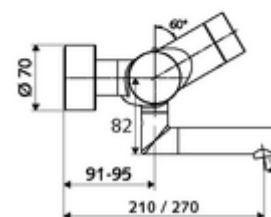

Technical data

- Setting options via SWS SSC
  - Actuation force (soft/medium/hard)
  - Manual programming (off/on)
  - Max. flow time (1-950 s)
  - Stagnation flush (off/1-1000 s, every 1-250 h after last flush/every 1-250 h)
  - Actuation timeout (off/1-255 s, timeout 1-2000 min)
- Setting options via manual programming
  - Max. flow time (4-120 s, 10 program stages)
  - Stagnation flush (off/20 s, every 24 h)
- Flow: max. 5 l/min pressure independent
- Flow pressure: 1.0 - 5.0 bar
- Max. Resting pressure: 8 bar
- Max. operating temperature: 70 °C (80 °C for thermal disinfection)
- Material: Outlet Brass, conform to German drinking water regulations; Housing Brass, conform to German drinking water regulations
- Surface: Chrome
- Projection to centre of aerator: 330 mm
- Connection: 2x DN 15 G 1/2 AG
- Certificates: Belgaqua

Delivery data

- Weight: 5,48 kg/Piece
- Packing unit: 1

Necessary associated articles

SWS Server

Article no: 00 500 00 99