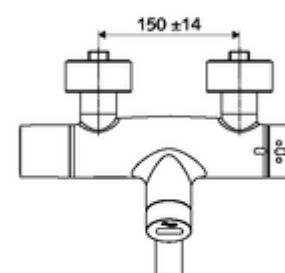

Scope of delivery

- Infrared sensor exposed wash basin tap
 - ThermoProtect thermostat, conform to EN 1111, unlockable/lockable temperature lock at 38 °C, anti-scalding protection if cold water supply fails
 - Infrared sensor electronics, programmable
 - SWS BE-F VITUS wireless bus extender
 - 6 V solenoid valve with pre-filter
 - 2 backflow preventers (EN 1717: EB-type)
 - Pivoting outlet (lockable) with flow regulator
 - 6 V battery compartment (integrated)
- 2 S-connections and rosettes (depth-adjustable)

Technical data

- Setting options via SWS SSC
 - Programming via short range reflex (off/on)
 - Max. flow time (1-600 s)
 - Stagnation flush (off/5-600 s, every 1-240 h after last flush/every 1-240 h)
 - Continuous flush for thermal disinfection (off/15-600 s)
 - Duration of flow (off/15-600 s)
 - Energy saving mode (off/1-254 h after last flush)
 - Cleaning stop (off/60-360 s)
- Setting options via short range reflex
 - Max. flow time (4-240 s, 12 program stages)
 - Stagnation flush (off/30 s, every 24 h after last flush/every 24 h)
 - Cleaning stop (off/60 s)
- Flow: max. 5 l/min pressure independent
- Flow pressure: 1.0 - 5.0 bar
- Max. Resting pressure: 8 bar
- Max. operating temperature: 70 °C (80 °C for thermal disinfection)
- Material: Outlet Brass, conform to German drinking water regulations; Housing Brass, conform to German drinking water regulations
- Surface: Chrome
- Projection to centre of aerator: 210 mm
- Connection: 2x DN 15 G 1/2 AG
- Certificates: PA-IX 38235/IO, Belgaqua
- Noise class: I
- Flow class: O

Delivery data

- Weight: 5,18 kg/Piece
- Packing unit: 1

Necessary associated articles

SWS Server

Article no: 00 500 00 99

Recommended associated articles

S-connecting with isolating valve	Article no: 23 775 00 99	
Wash basin outlet valve OPEN	Article no: 02 002 06 99	or
Wash basin outlet valve PUSH OPEN	Article no: 02 000 06 99	or