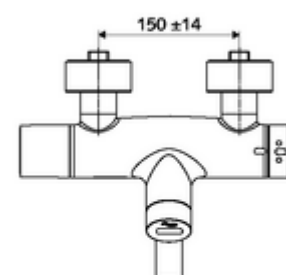

Scope of delivery

- Infrared sensor exposed wash basin tap
 - ThermoProtect thermostat, conform to EN 1111, unlockable/lockable temperature lock at 38 °C, anti-scalding protection if cold water supply fails
 - Infrared sensor electronics, programmable
 - SWS BE-F VITUS wireless bus extender
 - 6 V solenoid valve with pre-filter
 - 2 backflow preventers (EN 1717: EB-type)
 - Pivoting outlet (lockable) with flow regulator
 - 6 V battery compartment (integrated)
- 2 S-connections and rosettes (depth-adjustable)

Technical data

- Setting options via SWS SSC
 - Programming via short range reflex (off/on)
 - Max. flow time (1-600 s)
 - Stagnation flush (off/5-600 s, every 1-240 h after last flush/every 1-240 h)
 - Continuous flush for thermal disinfection (off/15-600 s)
 - Duration of flow (off/15-600 s)
 - Energy saving mode (off/1-254 h after last flush)
 - Cleaning stop (off/60-360 s)
- Setting options via short range reflex
 - Max. flow time (4-240 s, 12 program stages)
 - Stagnation flush (off/30 s, every 24 h after last flush/every 24 h)
 - Cleaning stop (off/60 s)
- Flow: max. 5 l/min pressure independent
- Flow pressure: 1.0 - 5.0 bar
- Max. Resting pressure: 8 bar
- Max. operating temperature: 70 °C (80 °C for thermal disinfection)
- Material: Outlet Brass, conform to German drinking water regulations; Housing Brass, conform to German drinking water regulations
- Surface: Chrome
- Projection to centre of aerator: 270 mm
- Connection: 2x DN 15 G 1/2 AG
- Certificates: PA-IX 38235/IO, Belgaqua
- Noise class: I
- Flow class: O

Delivery data

- Weight: 5,32 kg/Piece
- Packing unit: 1

Necessary associated articles

SWS Server

Article no: 00 500 00 99

Recommended associated articles

S-connecting with isolating valve	Article no: 23 775 00 99	
Wash basin outlet valve OPEN	Article no: 02 002 06 99	or
Wash basin outlet valve PUSH OPEN	Article no: 02 000 06 99	or