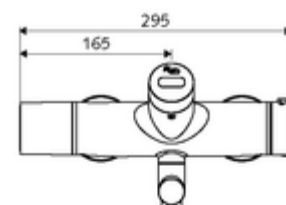

Delivery data

- Weight: 5,32 kg/Piece
- Packing unit: 1

Necessary associated articles

SWS Server

Article no: 00 500 00 99

Recommended associated articles

S-connecting with isolating valve	Article no: 23 775 00 99	
Wash basin outlet valve OPEN	Article no: 02 002 06 99	or
Wash basin outlet valve PUSH OPEN	Article no: 02 000 06 99	or