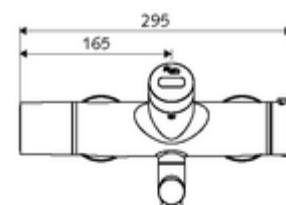

Delivery data

- Weight: 5,48 kg/Piece
- Packing unit: 1

Necessary associated articles

SWS Server

Article no: 00 500 00 99

Recommended associated articles

S-connecting with isolating valve	Article no: 23 775 00 99	
Wash basin outlet valve OPEN	Article no: 02 002 06 99	or
Wash basin outlet valve PUSH OPEN	Article no: 02 000 06 99	or