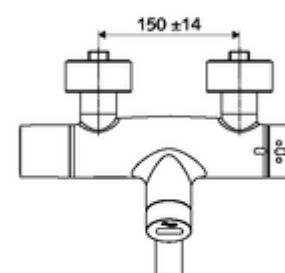

### Scope of delivery

- Infrared sensor exposed wash basin tap
  - ThermoProtect thermostat, conform to EN 1111, unlockable/lockable temperature lock at 38 °C, anti-scalding protection if cold water supply fails
  - Infrared sensor electronics, programmable
  - SWS BE-F VITUS wireless bus extender
  - 6 V solenoid valve with pre-filter
  - 2 backflow preventers (EN 1717: EB-type)
  - Pivoting outlet (lockable) with flow regulator
  - 6 V battery compartment (integrated)
- 2 S-connections and rosettes (depth-adjustable)

### Delivery data

- Weight: 5,48 kg/Piece
- Packing unit: 1