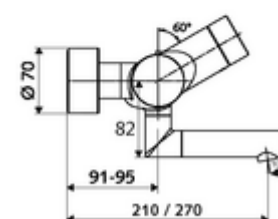

### Delivery data

- Weight: 5,48 kg/Piece
- Packing unit: 1