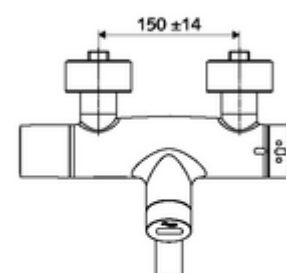

Scope of delivery

- Infrared sensor exposed wash basin tap
 - ThermoProtect thermostat, conform to EN 1111, unlockable/lockable temperature lock at 38 °C, anti-scalding protection if cold water supply fails
 - Infrared sensor electronics, programmable
 - SWS BE-F VITUS wireless bus extender
 - 6 V solenoid valve with pre-filter
 - 2 backflow preventers (EN 1717: EB-type)
 - Pivoting outlet (lockable) with flow regulator
 - 6 V battery compartment (integrated)
- 2 S-connections and rosettes (depth-adjustable)

Technical data

- Setting options via SWS SSC
 - Programming via short range reflex (off/on)
 - Max. flow time (1-600 s)
 - Stagnation flush (off/5-600 s, every 1-240 h after last flush/every 1-240 h)
 - Continuous flush for thermal disinfection (off/15-600 s)
 - Duration of flow (off/15-600 s)
 - Energy saving mode (off/1-254 h after last flush)
 - Cleaning stop (off/60-360 s)
- Setting options via short range reflex
 - Max. flow time (4-240 s, 12 program stages)
 - Stagnation flush (off/30 s, every 24 h after last flush/every 24 h)
 - Cleaning stop (off/60 s)
- Flow: max. 5 l/min pressure independent
- Flow pressure: 1.0 - 5.0 bar
- Max. Resting pressure: 8 bar
- Max. operating temperature: 70 °C (80 °C for thermal disinfection)
- Material: Outlet Brass, conform to German drinking water regulations; Housing Brass, conform to German drinking water regulations
- Surface: Chrome
- Projection to centre of aerator: 330 mm
- Connection: 2x DN 15 G 1/2 AG
- Certificates: Belgaqua

Delivery data

- Weight: 5,48 kg/Piece
- Packing unit: 1

Necessary associated articles

SWS Server

Article no: 00 500 00 99

Recommended associated articles

S-connecting with isolating valve	Article no: 23 775 00 99	
Wash basin outlet valve OPEN	Article no: 02 002 06 99	or
Wash basin outlet valve PUSH OPEN	Article no: 02 000 06 99	or