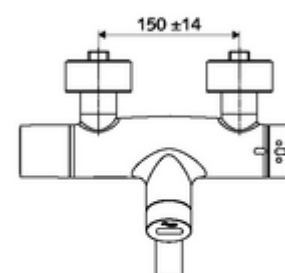

Scope of delivery

- Infrared sensor exposed wash basin tap
 - ThermoProtect thermostat, conform to EN 1111, unlockable/lockable temperature lock at 38 °C, anti-scalding protection if cold water supply fails
 - Infrared sensor electronics, programmable
 - SWS BE-F VITUS wireless bus extender
 - 6 V solenoid valve with pre-filter
 - 2 backflow preventers (EN 1717: EB-type)
 - Pivoting outlet (lockable) with flow regulator
 - 6 V battery compartment (integrated)
- 2 S-connections and rosettes (depth-adjustable)

Technical data

- Setting options via SWS SSC
 - Programming via short range reflex (off/on)
 - Max. flow time (1-600 s)
 - Stagnation flush (off/5-600 s, every 1-240 h after last flush/every 1-240 h)
 - Continuous flush for thermal disinfection (off/15-600 s)
 - Duration of flow (off/15-600 s)
 - Energy saving mode (off/1-254 h after last flush)
 - Cleaning stop (off/60-360 s)
- Setting options via short range reflex
 - Max. flow time (4-240 s, 12 program stages)
 - Stagnation flush (off/30 s, every 24 h after last flush/every 24 h)
 - Cleaning stop (off/60 s)
- Flow: max. 5 l/min pressure independent
- Flow pressure: 1.0 - 5.0 bar
- Max. Resting pressure: 8 bar
- Max. operating temperature: 70 °C (80 °C for thermal disinfection)
- Material: Outlet Brass, conform to German drinking water regulations; Housing Brass, conform to German drinking water regulations
- Surface: Chrome
- Projection to centre of aerator: 330 mm
- Connection: 2x DN 15 G 1/2 AG
- Certificates: Belgaqua

Delivery data

- Weight: 5,48 kg/Piece
- Packing unit: 1

Necessary associated articles

SWS Server

Article no: 00 500 00 99

Recommended associated articles

S-connecting with isolating valve	Article no: 23 775 00 99	
Wash basin outlet valve OPEN	Article no: 02 002 06 99	or
Wash basin outlet valve PUSH OPEN	Article no: 02 000 06 99	or