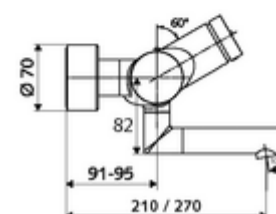

Article number: 01 620 06 99

Exposed wash basin tap VITUS VW-SC-T Mixed water, ThermoProtect thermostat

Manual actuation with automatic closing. Easy flow time adjustment.

Scope of delivery

- Self-closing exposed wash basin tap
 - SC self-closing button
 - ThermoProtect thermostat, conform to EN 1111, unlockable/lockable temperature lock at 38 °C, anti-scalding protection if cold water supply fails
 - Self-closing cartridge SC II
 - 2 backflow preventers (EN 1717: EB-type)
 - Pivoting outlet (lockable) with flow regulator
- 2 S-connections and rosettes (depth-adjustable)

Technical data

- Running time: 2 - 15 s (7 s)
- Flow: max. 5 l/min pressure independent
- Flow pressure: 1.0 - 5.0 bar
- Max. operating temperature: 70 °C (80 °C for thermal disinfection)
- Material: Outlet Brass, conform to German drinking water regulations; Housing Brass, conform to German drinking water regulations
- Surface: Chrome
- Projection to centre of aerator: 210 mm
- Connection: 2x DN 15 G 1/2 AG
- Certificates: PA-IX 38234/IO, Belgaqua
- Noise class: I
- Flow class: O

Delivery data

- Weight: 4,67 kg/Piece
- Packing unit: 1

Recommended associated articles

S-connecting with isolating valve	Article no: 23 775 00 99	
Wash basin outlet valve OPEN	Article no: 02 002 06 99	or
Wash basin outlet valve PUSH OPEN	Article no: 02 000 06 99	or