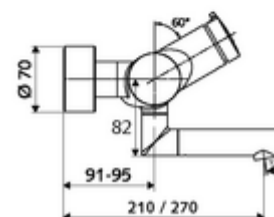

Article number: 01 621 06 99

Exposed wash basin tap VITUS VW-SC-M Mixed water

Manual actuation with automatic closing. Easy flow time adjustment.

Scope of delivery

- Self-closing exposed wash basin tap
 - SC-M self-closing button
 - Self-closing cartridge SC II with hot water restrictor
 - 2 backflow preventers (EN 1717: EB-type)
 - Pivoting outlet (lockable) with flow regulator
- 2 S-connections and rosettes (depth-adjustable)

Technical data

- Running time: 2 - 15 s (7 s)
- Flow: max. 5 l/min pressure independent
- Flow pressure: 1.0 - 5.0 bar
- Max. operating temperature: 70 °C (80 °C for thermal disinfection)
- Material: Outlet Brass, conform to German drinking water regulations; Housing Brass, conform to German drinking water regulations
- Surface: Chrome
- Projection to centre of aerator: 210 mm
- Connection: 2x DN 15 G 1/2 AG
- Certificates: PA-IX 38237/IO, Belgaqua
- Noise class: I
- Flow class: O

Delivery data

- Weight: 4,52 kg/Piece
- Packing unit: 1

Recommended associated articles

S-connecting with isolating valve

Article no: 23 775 00 99