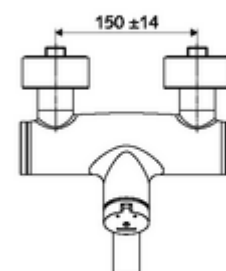

Article number: 01 621 06 99

Exposed wash basin tap VITUS VW-SC-M Mixed water

Manual actuation with automatic closing. Easy flow time adjustment.

Scope of delivery

- Self-closing exposed wash basin tap
 - SC-M self-closing button
 - Self-closing cartridge SC II with hot water restrictor
 - 2 backflow preventers (EN 1717: EB-type)
 - Pivoting outlet (lockable) with flow regulator
- 2 S-connections and rosettes (depth-adjustable)

Technical data

- Running time: 2 - 15 s (7 s)
- Flow: max. 5 l/min pressure independent
- Flow pressure: 1.0 - 5.0 bar
- Max. operating temperature: 70 °C (80 °C for thermal disinfection)
- Material: Outlet Brass, conform to German drinking water regulations; Housing Brass, conform to German drinking water regulations
- Surface: Chrome
- Projection to centre of aerator: 210 mm
- Connection: 2x DN 15 G 1/2 AG
- Certificates: PA-IX 38237/IO, Belgaqua
- Noise class: I
- Flow class: O

Delivery data

- Weight: 4,52 kg/Piece
- Packing unit: 1

Recommended associated articles

S-connecting with isolating valve

Article no: 23 775 00 99