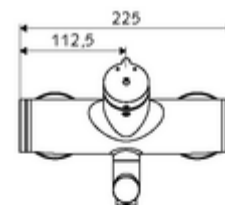

Technical data

- Running time: 2 - 15 s (7 s)
- Flow: max. 5 l/min pressure independent
- Flow pressure: 1.0 - 5.0 bar
- Max. operating temperature: 70 °C (80 °C for thermal disinfection)
- Material: Outlet Brass, conform to German drinking water regulations; Housing Brass, conform to German drinking water regulations
- Surface: Chrome
- Projection to centre of aerator: 210 mm
- Connection: 2x DN 15 G 1/2 AG
- Certificates: PA-IX 38237/IO, Belgaqua
- Noise class: I
- Flow class: O

Delivery data

- Weight: 4,52 kg/Piece
- Packing unit: 1

Recommended associated articles

S-connecting with isolating valve	Article no: 23 775 00 99	
Wash basin outlet valve OPEN	Article no: 02 002 06 99	or
Wash basin outlet valve PUSH OPEN	Article no: 02 000 06 99	or