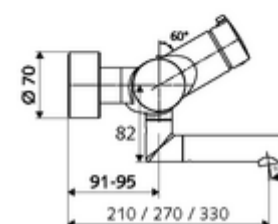

Article number: 01 622 06 99

Exposed wash basin tap VITUS VW- open/close-T Mixed water, ThermoProtect thermostat

Manual open/closed actuation.

Scope of delivery

- Open/closed exposed wash basin tap
  - Operating button open/close
  - ThermoProtect thermostat, conform to EN 1111, unlockable/lockable temperature lock at 38 °C, anti-scalding protection if cold water supply fails
  - Open/closed ceramic cartridge
  - 2 backflow preventers (EN 1717: EB-type)
  - Pivoting outlet (lockable) with flow regulator
- 2 S-connections and rosettes (depth-adjustable)

Technical data

- Flow: max. 5 l/min pressure independent
- Flow pressure: 1.0 - 5.0 bar
- Max. operating temperature: 70 °C (80 °C for thermal disinfection)
- Material: Outlet Brass, conform to German drinking water regulations; Housing Brass, conform to German drinking water regulations
- Surface: Chrome
- Projection to centre of aerator: 210 mm
- Connection: 2x DN 15 G 1/2 AG
- Certificates: PA-IX 38236/IO, Belgaqua
- Noise class: I
- Flow class: O

Delivery data

- Weight: 5,00 kg/Piece
- Packing unit: 1

Recommended associated articles

S-connecting with isolating valve

Article no: 23 775 00 99

Hint

- Discontinued article, as long as stocks last