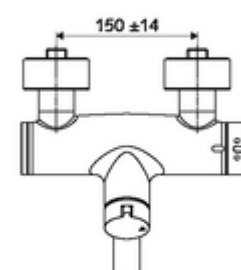

Article number: 01 622 06 99

Exposed wash basin tap VITUS VW- open/close-T Mixed water, ThermoProtect thermostat

Manual open/closed actuation.

Scope of delivery

- Open/closed exposed wash basin tap
 - Operating button open/close
 - ThermoProtect thermostat, conform to EN 1111, unlockable/lockable temperature lock at 38 °C, anti-scalding protection if cold water supply fails
 - Open/closed ceramic cartridge
 - 2 backflow preventers (EN 1717: EB-type)
 - Pivoting outlet (lockable) with flow regulator
- 2 S-connections and rosettes (depth-adjustable)

Technical data

- Flow: max. 5 l/min pressure independent
- Flow pressure: 1.0 - 5.0 bar
- Max. operating temperature: 70 °C (80 °C for thermal disinfection)
- Material: Outlet Brass, conform to German drinking water regulations; Housing Brass, conform to German drinking water regulations
- Surface: Chrome
- Projection to centre of aerator: 210 mm
- Connection: 2x DN 15 G 1/2 AG
- Certificates: PA-IX 38236/IO, Belgaqua
- Noise class: I
- Flow class: O

Delivery data

- Weight: 5,00 kg/Piece
- Packing unit: 1

Recommended associated articles

S-connecting with isolating valve

Article no: 23 775 00 99

Hint

- Discontinued article, as long as stocks last