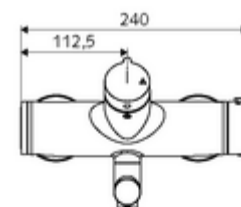

Technical data

- Flow: max. 5 l/min pressure independent
- Flow pressure: 1.0 - 5.0 bar
- Max. operating temperature: 70 °C (80 °C for thermal disinfection)
- Material: Outlet Brass, conform to German drinking water regulations; Housing Brass, conform to German drinking water regulations
- Surface: Chrome
- Projection to centre of aerator: 210 mm
- Connection: 2x DN 15 G 1/2 AG
- Certificates: PA-IX 38236/IO, Belgaqua
- Noise class: I
- Flow class: O

Delivery data

- Weight: 5,00 kg/Piece
- Packing unit: 1

Recommended associated articles

S-connecting with isolating valve

Article no: 23 775 00 99

Hint

- Discontinued article, as long as stocks last