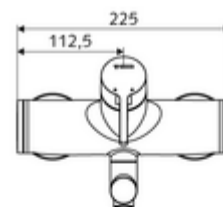

Article number: 01 623 06 99

Exposed wash basin tap VITUS VW-EH-M Mixed water

Manual single-lever actuation.

Scope of delivery

- Single-lever exposed wash basin tap
 - Operating handle made from brass
 - Single-lever mixing ceramic cartridge with hot water and flow restrictor
 - 2 backflow preventers (EN 1717: EB-type)
 - Pivoting outlet (lockable) with flow regulator
- 2 S-connections and rosettes (depth-adjustable)

Technical data

- Flow: max. 5 l/min pressure independent
- Flow pressure: 1.0 - 5.0 bar
- Max. Resting pressure: 8 bar
- Max. operating temperature: 70 °C (80 °C for thermal disinfection)
- Material: Outlet Brass, conform to German drinking water regulations; Housing Brass, conform to German drinking water regulations
- Surface: Chrome
- Projection to centre of aerator: 210 mm
- Connection: 2x DN 15 G 1/2 AG
- Certificates: PA-IX 38238/IO, Belgaqua
- Noise class: I
- Flow class: O

Delivery data

- Weight: 4,72 kg/Piece
- Packing unit: 1

Recommended associated articles

S-connecting with isolating valve	Article no: 23 775 00 99	
Wash basin outlet valve OPEN	Article no: 02 002 06 99	or
Wash basin outlet valve PUSH OPEN	Article no: 02 000 06 99	or