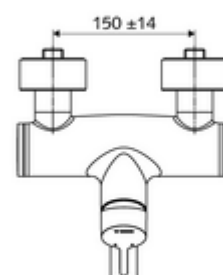

Article number: 01 623 06 99

Exposed wash basin tap VITUS VW-EH-M Mixed water

Manual single-lever actuation.

Scope of delivery

- Single-lever exposed wash basin tap
 - Operating handle made from brass
 - Single-lever mixing ceramic cartridge with hot water and flow restrictor
 - 2 backflow preventers (EN 1717: EB-type)
 - Pivoting outlet (lockable) with flow regulator
- 2 S-connections and rosettes (depth-adjustable)

Technical data

- Flow: max. 5 l/min pressure independent
- Flow pressure: 1.0 - 5.0 bar
- Max. Resting pressure: 8 bar
- Max. operating temperature: 70 °C (80 °C for thermal disinfection)
- Material: Outlet Brass, conform to German drinking water regulations; Housing Brass, conform to German drinking water regulations
- Surface: Chrome
- Projection to centre of aerator: 210 mm
- Connection: 2x DN 15 G 1/2 AG
- Certificates: PA-IX 38238/IO, Belgaqua
- Noise class: I
- Flow class: O

Delivery data

- Weight: 4,72 kg/Piece
- Packing unit: 1

Recommended associated articles

S-connecting with isolating valve	Article no: 23 775 00 99	
Wash basin outlet valve OPEN	Article no: 02 002 06 99	or
Wash basin outlet valve PUSH OPEN	Article no: 02 000 06 99	or