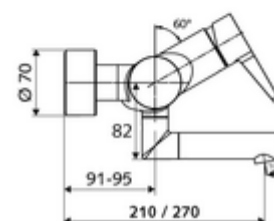

Article number: 01 623 06 99

Exposed wash basin tap VITUS VW-EH-M Mixed water

Manual single-lever actuation.

Scope of delivery

- Single-lever exposed wash basin tap
 - Operating handle made from brass
 - Single-lever mixing ceramic cartridge with hot water and flow restrictor
 - 2 backflow preventers (EN 1717: EB-type)
 - Pivoting outlet (lockable) with flow regulator
- 2 S-connections and rosettes (depth-adjustable)

Technical data

- Flow: max. 5 l/min pressure independent
- Flow pressure: 1.0 - 5.0 bar
- Max. Resting pressure: 8 bar
- Max. operating temperature: 70 °C (80 °C for thermal disinfection)
- Material: Outlet Brass, conform to German drinking water regulations; Housing Brass, conform to German drinking water regulations
- Surface: Chrome
- Projection to centre of aerator: 210 mm
- Connection: 2x DN 15 G 1/2 AG
- Certificates: PA-IX 38238/IO, Belgaqua
- Noise class: I
- Flow class: O

Delivery data

- Weight: 4,72 kg/Piece
- Packing unit: 1

Recommended associated articles

S-connecting with isolating valve

Article no: 23 775 00 99