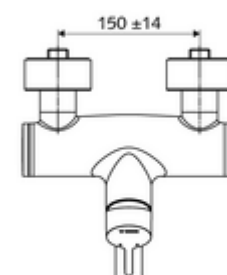

Article number: 01 623 06 99

Exposed wash basin tap VITUS VW-EH-M Mixed water

Manual single-lever actuation.

Scope of delivery

- Single-lever exposed wash basin tap
 - Operating handle made from brass
 - Single-lever mixing ceramic cartridge with hot water and flow restrictor
 - 2 backflow preventers (EN 1717: EB-type)
 - Pivoting outlet (lockable) with flow regulator
- 2 S-connections and rosettes (depth-adjustable)

Technical data

- Flow: max. 5 l/min pressure independent
- Flow pressure: 1.0 - 5.0 bar
- Max. Resting pressure: 8 bar
- Max. operating temperature: 70 °C (80 °C for thermal disinfection)
- Material: Outlet Brass, conform to German drinking water regulations; Housing Brass, conform to German drinking water regulations
- Surface: Chrome
- Projection to centre of aerator: 210 mm
- Connection: 2x DN 15 G 1/2 AG
- Certificates: PA-IX 38238/IO, Belgaqua
- Noise class: I
- Flow class: O

Delivery data

- Weight: 4,72 kg/Piece
- Packing unit: 1

Recommended associated articles

S-connecting with isolating valve

Article no: 23 775 00 99