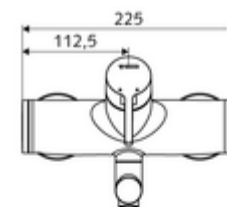

Article number: 01 623 06 99

Exposed wash basin tap VITUS VW-EH-M Mixed water

Manual single-lever actuation.

Scope of delivery

- Single-lever exposed wash basin tap
 - Operating handle made from brass
 - Single-lever mixing ceramic cartridge with hot water and flow restrictor
 - 2 backflow preventers (EN 1717: EB-type)
 - Pivoting outlet (lockable) with flow regulator
- 2 S-connections and rosettes (depth-adjustable)

Technical data

- Flow: max. 5 l/min pressure independent
- Flow pressure: 1.0 - 5.0 bar
- Max. Resting pressure: 8 bar
- Max. operating temperature: 70 °C (80 °C for thermal disinfection)
- Material: Outlet Brass, conform to German drinking water regulations; Housing Brass, conform to German drinking water regulations
- Surface: Chrome
- Projection to centre of aerator: 210 mm
- Connection: 2x DN 15 G 1/2 AG
- Certificates: PA-IX 38238/IO, Belgaqua
- Noise class: I
- Flow class: O

Delivery data

- Weight: 4,72 kg/Piece
- Packing unit: 1

Recommended associated articles

S-connecting with isolating valve

Article no: 23 775 00 99