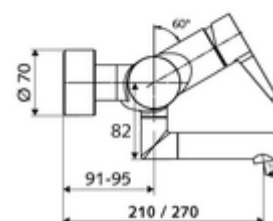

Article number: 01 623 06 99

Exposed wash basin tap VITUS VW-EH-M Mixed water

Manual single-lever actuation.

Scope of delivery

- Single-lever exposed wash basin tap
 - Operating handle made from brass
 - Single-lever mixing ceramic cartridge with hot water and flow restrictor
 - 2 backflow preventers (EN 1717: EB-type)
 - Pivoting outlet (lockable) with flow regulator
- 2 S-connections and rosettes (depth-adjustable)

Technical data

- Flow: max. 5 l/min pressure independent
- Flow pressure: 1.0 - 5.0 bar
- Max. Resting pressure: 8 bar
- Max. operating temperature: 70 °C (80 °C for thermal disinfection)
- Material: Outlet Brass, conform to German drinking water regulations; Housing Brass, conform to German drinking water regulations
- Surface: Chrome
- Projection to centre of aerator: 210 mm
- Connection: 2x DN 15 G 1/2 AG
- Certificates: PA-IX 38238/IO, Belgaqua
- Noise class: I
- Flow class: O

Delivery data

- Weight: 4,72 kg/Piece
- Packing unit: 1

Recommended associated articles

S-connecting with isolating valve	Article no: 23 775 00 99	
Wash basin outlet valve OPEN	Article no: 02 002 06 99	or
Wash basin outlet valve PUSH OPEN	Article no: 02 000 06 99	or