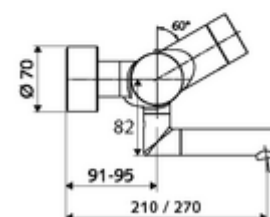

Technical data

- Setting options via SWS SSC
  - Programming via short range reflex (off/on)
  - Max. flow time (1-600 s)
  - Stagnation flush (off/5-600 s, every 1-240 h after last flush/every 1-240 h)
  - Continuous flush for thermal disinfection (off/15-600 s)
  - Duration of flow (off/15-600 s)
  - Energy saving mode (off/1-254 h after last flush)
  - Cleaning stop (off/60-360 s)
- Setting options via short range reflex
  - Max. flow time (4-240 s, 12 program stages)
  - Stagnation flush (off/30 s, every 24 h after last flush/every 24 h)
  - Cleaning stop (off/60 s)
- Flow: max. 5 l/min pressure independent
- Flow pressure: 1.0 - 5.0 bar
- Max. Resting pressure: 8 bar
- Max. operating temperature: 70 °C (80 °C for thermal disinfection)
- Material: Outlet Brass, conform to German drinking water regulations; Housing Brass, conform to German drinking water regulations
- Surface: Chrome
- Projection to centre of aerator: 210 mm
- Connection: 2x DN 15 G 1/2 AG
- Certificates: PA-IX 38235/IO, Belgaqua, WRAS applied
- Noise class: I
- Flow class: O

Delivery data

- Weight: 5,08 kg/Piece
- Packing unit: 1

Recommended associated articles

S-connecting with isolating valve
Wash basin outlet valve OPEN

Article no: 23 775 00 99
Article no: 02 002 06 99 or