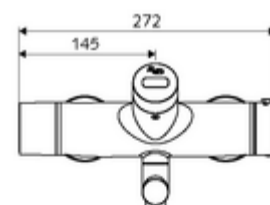

Technical data

- Setting options via SWS SSC
  - Programming via short range reflex (off/on)
  - Max. flow time (1-600 s)
  - Stagnation flush (off/5-600 s, every 1-240 h after last flush/every 1-240 h)
  - Continuous flush for thermal disinfection (off/15-600 s)
  - Duration of flow (off/15-600 s)
  - Energy saving mode (off/1-254 h after last flush)
  - Cleaning stop (off/60-360 s)
- Setting options via short range reflex
  - Max. flow time (4-240 s, 12 program stages)
  - Stagnation flush (off/30 s, every 24 h after last flush/every 24 h)
  - Cleaning stop (off/60 s)
- Flow: max. 5 l/min pressure independent
- Flow pressure: 1.0 - 5.0 bar
- Max. Resting pressure: 8 bar
- Max. operating temperature: 70 °C (80 °C for thermal disinfection)
- Material: Outlet Brass, conform to German drinking water regulations; Housing Brass, conform to German drinking water regulations
- Surface: Chrome
- Projection to centre of aerator: 210 mm
- Connection: 2x DN 15 G 1/2 AG
- Certificates: PA-IX 38235/IO, Belgaqua, WRAS applied
- Noise class: I
- Flow class: O

Delivery data

- Weight: 5,08 kg/Piece
- Packing unit: 1

Recommended associated articles

S-connecting with isolating valve
Wash basin outlet valve OPEN

Article no: 23 775 00 99
Article no: 02 002 06 99 or