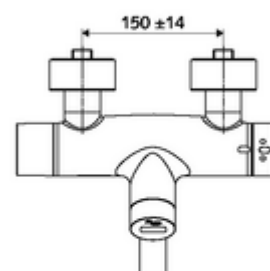

Technical data

- Setting options via SWS SSC
  - Programming via short range reflex (off/on)
  - Max. flow time (1-600 s)
  - Stagnation flush (off/5-600 s, every 1-240 h after last flush/every 1-240 h)
  - Continuous flush for thermal disinfection (off/15-600 s)
  - Duration of flow (off/15-600 s)
  - Energy saving mode (off/1-254 h after last flush)
  - Cleaning stop (off/60-360 s)
- Setting options via short range reflex
  - Max. flow time (4-240 s, 12 program stages)
  - Stagnation flush (off/30 s, every 24 h after last flush/every 24 h)
  - Cleaning stop (off/60 s)
- Flow: max. 5 l/min pressure independent
- Flow pressure: 1.0 - 5.0 bar
- Max. Resting pressure: 8 bar
- Max. operating temperature: 70 °C (80 °C for thermal disinfection)
- Material: Outlet Brass, conform to German drinking water regulations; Housing Brass, conform to German drinking water regulations
- Surface: Chrome
- Projection to centre of aerator: 210 mm
- Connection: 2x DN 15 G 1/2 AG
- Certificates: PA-IX 38235/IO, Belgaqua, WRAS applied
- Noise class: I
- Flow class: O

Delivery data

- Weight: 5,08 kg/Piece
- Packing unit: 1

Recommended associated articles

S-connecting with isolating valve
Wash basin outlet valve OPEN

Article no: 23 775 00 99
Article no: 02 002 06 99 or