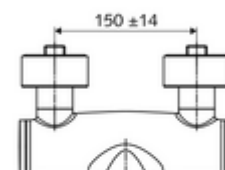

Article number: 01 626 06 99

Exposed wash basin tap VITUS VW-AH-M Mixed water

Manual open/cold/hot actuation with clinic arm lever.

Scope of delivery

- Open/cold/hot exposed wash basin tap
 - Ergonomic clinic arm lever 153 mm
 - Open /cold/warm ceramic cartridge with hot water restrictor
 - 2 backflow preventers (EN 1717: EB-type)
 - Pivoting outlet (lockable) with Care flow regulator
- 2 S-connections and rosettes (depth-adjustable)

Technical data

- Flow: 7.5 - 9.0 l/min
- Flow pressure: 1.0 - 5.0 bar
- Max. operating temperature: 70 °C (80 °C for thermal disinfection)
- Material: Outlet Brass, conform to German drinking water regulations; Actuation Brass; Housing Brass, conform to German drinking water regulations
- Surface: Chrome
- Projection to centre of aerator: 210 mm
- Connection: 2x DN 15 G 1/2 AG
- Certificates: PA-IX 38239/IO, Belgaqua
- Noise class: I
- Flow class: O

Delivery data

- Weight: 4,88 kg/Piece
- Packing unit: 1

Recommended associated articles

S-connecting with isolating valve

Article no: 23 775 00 99