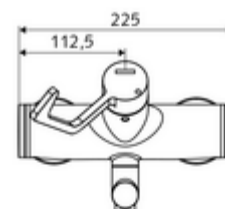

Article number: 01 626 06 99

Exposed wash basin tap VITUS VW-AH-M Mixed water

Manual open/cold/hot actuation with clinic arm lever.

Scope of delivery

- Open/cold/hot exposed wash basin tap
 - Ergonomic clinic arm lever 153 mm
 - Open /cold/warm ceramic cartridge with hot water restrictor
 - 2 backflow preventers (EN 1717: EB-type)
 - Pivoting outlet (lockable) with Care flow regulator
- 2 S-connections and rosettes (depth-adjustable)

Technical data

- Flow: 7.5 - 9.0 l/min
- Flow pressure: 1.0 - 5.0 bar
- Max. operating temperature: 70 °C (80 °C for thermal disinfection)
- Material: Outlet Brass, conform to German drinking water regulations; Actuation Brass; Housing Brass, conform to German drinking water regulations
- Surface: Chrome
- Projection to centre of aerator: 210 mm
- Connection: 2x DN 15 G 1/2 AG
- Certificates: PA-IX 38239/IO, Belgaqua
- Noise class: I
- Flow class: O

Delivery data

- Weight: 4,88 kg/Piece
- Packing unit: 1

Recommended associated articles

S-connecting with isolating valve

Article no: 23 775 00 99