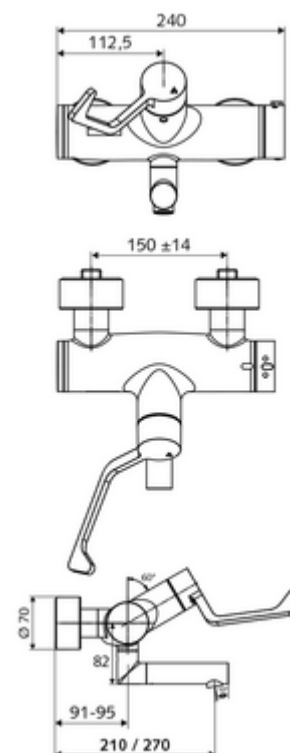

### Scope of delivery

- Open/closed exposed wash basin tap
  - Ergonomic clinic arm lever 153 mm
  - ThermoProtect thermostat, conform to EN 1111, unlockable/lockable temperature lock at 38 °C, anti-scalding protection if cold water supply fails
  - Open/closed ceramic cartridge
  - 2 backflow preventers (EN 1717: EB-type)
  - Pivoting outlet (lockable) with Care flow regulator
- 2 S-connections and rosettes (depth-adjustable)

### Technical data

- Flow: 7.5 - 9.0 l/min
- Flow pressure: 1.0 - 5.0 bar
- Max. operating temperature: 70 °C (80 °C for thermal disinfection)
- Material: Outlet Brass, conform to German drinking water regulations; Actuation Brass; Housing Brass, conform to German drinking water regulations
- Surface: Chrome
- Projection to centre of aerator: 210 mm
- Connection: 2x DN 15 G 1/2 AG
- Certificates: PA-IX 38236/IO, Belgaqua
- Noise class: I
- Flow class: O

### Delivery data

- Weight: 5,08 kg/Piece
- Packing unit: 1