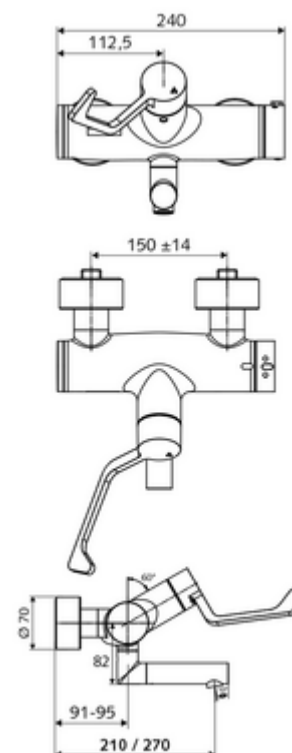

### Scope of delivery

- Open/closed exposed wash basin tap
  - Ergonomic clinic arm lever 153 mm
  - ThermoProtect thermostat, conform to EN 1111, unlockable/lockable temperature lock at 38 °C, anti-scalding protection if cold water supply fails
  - Open/closed ceramic cartridge
  - 2 backflow preventers (EN 1717: EB-type)
  - Pivoting outlet (lockable) with Care flow regulator
- 2 S-connections and rosettes (depth-adjustable)

### Technical data

- Flow: 7.5 - 9.0 l/min
- Flow pressure: 1.0 - 5.0 bar
- Max. operating temperature: 70 °C (80 °C for thermal disinfection)
- Material: Outlet Brass, conform to German drinking water regulations; Actuation Brass; Housing Brass, conform to German drinking water regulations
- Surface: Chrome
- Projection to centre of aerator: 210 mm
- Connection: 2x DN 15 G 1/2 AG
- Certificates: PA-IX 38236/IO, Belgaqua
- Noise class: I
- Flow class: O

### Delivery data

- Weight: 5,08 kg/Piece
- Packing unit: 1