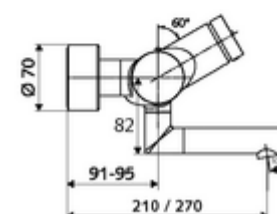

Article number: 01 630 06 99

Exposed wash basin tap VITUS VW-SC-T Mixed water, ThermoProtect thermostat

Manual actuation with automatic closing. Easy flow time adjustment.

Scope of delivery

- Self-closing exposed wash basin tap
 - SC self-closing button
 - ThermoProtect thermostat, conform to EN 1111, unlockable/lockable temperature lock at 38 °C, anti-scalding protection if cold water supply fails
 - Self-closing cartridge SC II
 - 2 backflow preventers (EN 1717: EB-type)
 - Pivoting outlet (lockable) with flow regulator
- 2 S-connections and rosettes (depth-adjustable)

Technical data

- Running time: 2 - 15 s (7 s)
- Flow: max. 5 l/min pressure independent
- Flow pressure: 1.0 - 5.0 bar
- Max. operating temperature: 70 °C (80 °C for thermal disinfection)
- Material: Outlet Brass, conform to German drinking water regulations; Housing Brass, conform to German drinking water regulations
- Surface: Chrome
- Projection to centre of aerator: 270 mm
- Connection: 2x DN 15 G 1/2 AG
- Certificates: PA-IX 38234/IO, Belgaqua
- Noise class: I
- Flow class: O

Delivery data

- Weight: 5,05 kg/Piece
- Packing unit: 1

Recommended associated articles

S-connecting with isolating valve

Article no: 23 775 00 99