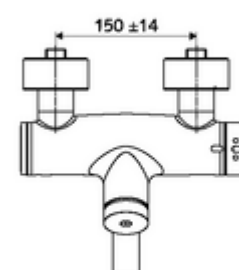

Article number: 01 630 06 99

Exposed wash basin tap VITUS VW-SC-T Mixed water, ThermoProtect thermostat

Manual actuation with automatic closing. Easy flow time adjustment.

Scope of delivery

- Self-closing exposed wash basin tap
 - SC self-closing button
 - ThermoProtect thermostat, conform to EN 1111, unlockable/lockable temperature lock at 38 °C, anti-scalding protection if cold water supply fails
 - Self-closing cartridge SC II
 - 2 backflow preventers (EN 1717: EB-type)
 - Pivoting outlet (lockable) with flow regulator
- 2 S-connections and rosettes (depth-adjustable)

Technical data

- Running time: 2 - 15 s (7 s)
- Flow: max. 5 l/min pressure independent
- Flow pressure: 1.0 - 5.0 bar
- Max. operating temperature: 70 °C (80 °C for thermal disinfection)
- Material: Outlet Brass, conform to German drinking water regulations; Housing Brass, conform to German drinking water regulations
- Surface: Chrome
- Projection to centre of aerator: 270 mm
- Connection: 2x DN 15 G 1/2 AG
- Certificates: PA-IX 38234/IO, Belgaqua
- Noise class: I
- Flow class: O

Delivery data

- Weight: 5,05 kg/Piece
- Packing unit: 1

Recommended associated articles

S-connecting with isolating valve

Article no: 23 775 00 99