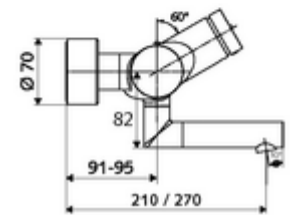

Article number: 01 630 06 99

Exposed wash basin tap VITUS VW-SC-T Mixed water, ThermoProtect thermostat

Manual actuation with automatic closing. Easy flow time adjustment.

Scope of delivery

- Self-closing exposed wash basin tap
 - SC self-closing button
 - ThermoProtect thermostat, conform to EN 1111, unlockable/lockable temperature lock at 38 °C, anti-scalding protection if cold water supply fails
 - Self-closing cartridge SC II
 - 2 backflow preventers (EN 1717: EB-type)
 - Pivoting outlet (lockable) with flow regulator
- 2 S-connections and rosettes (depth-adjustable)

Technical data

- Running time: 2 - 15 s (7 s)
- Flow: max. 5 l/min pressure independent
- Flow pressure: 1.0 - 5.0 bar
- Max. operating temperature: 70 °C (80 °C for thermal disinfection)
- Material: Outlet Brass, conform to German drinking water regulations; Housing Brass, conform to German drinking water regulations
- Surface: Chrome
- Projection to centre of aerator: 270 mm
- Connection: 2x DN 15 G 1/2 AG
- Certificates: PA-IX 38234/IO, Belgaqua
- Noise class: I
- Flow class: O

Delivery data

- Weight: 5,05 kg/Piece
- Packing unit: 1

Recommended associated articles

S-connecting with isolating valve	Article no: 23 775 00 99	
Wash basin outlet valve OPEN	Article no: 02 002 06 99	or
Wash basin outlet valve PUSH OPEN	Article no: 02 000 06 99	or