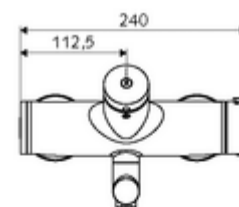

Technical data

- Running time: 2 - 15 s (7 s)
- Flow: max. 5 l/min pressure independent
- Flow pressure: 1.0 - 5.0 bar
- Max. operating temperature: 70 °C (80 °C for thermal disinfection)
- Material: Outlet Brass, conform to German drinking water regulations; Housing Brass, conform to German drinking water regulations
- Surface: Chrome
- Projection to centre of aerator: 270 mm
- Connection: 2x DN 15 G 1/2 AG
- Certificates: PA-IX 38234/IO, Belgaqua
- Noise class: I
- Flow class: O

Delivery data

- Weight: 5,05 kg/Piece
- Packing unit: 1

Recommended associated articles

S-connecting with isolating valve

Article no: 23 775 00 99