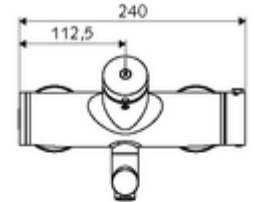

Article number: 01 630 06 99

Exposed wash basin tap VITUS VW-SC-T Mixed water, ThermoProtect thermostat

Manual actuation with automatic closing. Easy flow time adjustment.

Scope of delivery

- Self-closing exposed wash basin tap
  - SC self-closing button
  - ThermoProtect thermostat, conform to EN 1111, unlockable/lockable temperature lock at 38 °C, anti-scalding protection if cold water supply fails
  - Self-closing cartridge SC II
  - 2 backflow preventers (EN 1717: EB-type)
  - Pivoting outlet (lockable) with flow regulator
- 2 S-connections and rosettes (depth-adjustable)

Technical data

- Running time: 2 - 15 s (7 s)
- Flow: max. 5 l/min pressure independent
- Flow pressure: 1.0 - 5.0 bar
- Max. operating temperature: 70 °C (80 °C for thermal disinfection)
- Material: Outlet Brass, conform to German drinking water regulations; Housing Brass, conform to German drinking water regulations
- Surface: Chrome
- Projection to centre of aerator: 270 mm
- Connection: 2x DN 15 G 1/2 AG
- Certificates: PA-IX 38234/IO, Belgaqua
- Noise class: I
- Flow class: O

Delivery data

- Weight: 5,05 kg/Piece
- Packing unit: 1

Recommended associated articles

S-connecting with isolating valve	Article no: 23 775 00 99	
Wash basin outlet valve OPEN	Article no: 02 002 06 99	or
Wash basin outlet valve PUSH OPEN	Article no: 02 000 06 99	or