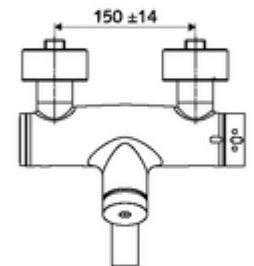

Technical data

- Running time: 2 - 15 s (7 s)
- Flow: max. 5 l/min pressure independent
- Flow pressure: 1.0 - 5.0 bar
- Max. operating temperature: 70 °C (80 °C for thermal disinfection)
- Material: Outlet Brass, conform to German drinking water regulations; Housing Brass, conform to German drinking water regulations
- Surface: Chrome
- Projection to centre of aerator: 270 mm
- Connection: 2x DN 15 G 1/2 AG
- Certificates: PA-IX 38234/IO, Belgaqua
- Noise class: I
- Flow class: O

Delivery data

- Weight: 5,05 kg/Piece
- Packing unit: 1

Recommended associated articles

S-connecting with isolating valve	Article no: 23 775 00 99	
Wash basin outlet valve OPEN	Article no: 02 002 06 99	or
Wash basin outlet valve PUSH OPEN	Article no: 02 000 06 99	or