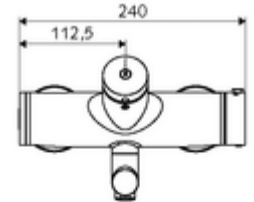

Technical data

- Running time: 2 - 15 s (7 s)
- Flow: max. 5 l/min pressure independent
- Flow pressure: 1.0 - 5.0 bar
- Max. operating temperature: 70 °C (80 °C for thermal disinfection)
- Material: Outlet Brass, conform to German drinking water regulations; Housing Brass, conform to German drinking water regulations
- Surface: Chrome
- Projection to centre of aerator: 270 mm
- Connection: 2x DN 15 G 1/2 AG
- Certificates: PA-IX 38234/IO, Belgaqua
- Noise class: I
- Flow class: O

Delivery data

- Weight: 5,05 kg/Piece
- Packing unit: 1

Recommended associated articles

S-connecting with isolating valve	Article no: 23 775 00 99	
Wash basin outlet valve OPEN	Article no: 02 002 06 99	or
Wash basin outlet valve PUSH OPEN	Article no: 02 000 06 99	or