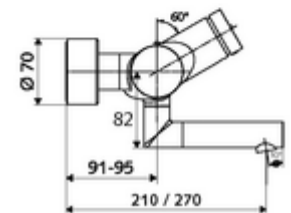

Article number: 01 630 06 99

Exposed wash basin tap VITUS VW-SC-T Mixed water, ThermoProtect thermostat

Manual actuation with automatic closing. Easy flow time adjustment.

Scope of delivery

- Self-closing exposed wash basin tap
  - SC self-closing button
  - ThermoProtect thermostat, conform to EN 1111, unlockable/lockable temperature lock at 38 °C, anti-scalding protection if cold water supply fails
  - Self-closing cartridge SC II
  - 2 backflow preventers (EN 1717: EB-type)
  - Pivoting outlet (lockable) with flow regulator
- 2 S-connections and rosettes (depth-adjustable)

Technical data

- Running time: 2 - 15 s (7 s)
- Flow: max. 5 l/min pressure independent
- Flow pressure: 1.0 - 5.0 bar
- Max. operating temperature: 70 °C (80 °C for thermal disinfection)
- Material: Outlet Brass, conform to German drinking water regulations; Housing Brass, conform to German drinking water regulations
- Surface: Chrome
- Projection to centre of aerator: 270 mm
- Connection: 2x DN 15 G 1/2 AG
- Certificates: PA-IX 38234/IO, Belgaqua
- Noise class: I
- Flow class: O

Delivery data

- Weight: 5,05 kg/Piece
- Packing unit: 1

Recommended associated articles

S-connecting with isolating valve	Article no: 23 775 00 99	
Wash basin outlet valve OPEN	Article no: 02 002 06 99	or
Wash basin outlet valve PUSH OPEN	Article no: 02 000 06 99	or