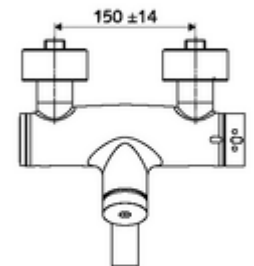

### Scope of delivery

- Self-closing exposed wash basin tap
  - SC self-closing button
  - ThermoProtect thermostat, conform to EN 1111, unlockable/lockable temperature lock at 38 °C, anti-scalding protection if cold water supply fails
  - Self-closing cartridge SC II
  - 2 backflow preventers (EN 1717: EB-type)
  - Pivoting outlet (lockable) with flow regulator
- 2 S-connections and rosettes (depth-adjustable)

### Technical data

- Running time: 2 - 15 s (7 s )
- Flow: max. 5 l/min pressure independent
- Flow pressure: 1.0 - 5.0 bar
- Max. operating temperature: 70 °C (80 °C for thermal disinfection)
- Material: Outlet Brass, conform to German drinking water regulations; Housing Brass, conform to German drinking water regulations
- Surface: Chrome
- Projection to centre of aerator: 270 mm
- Connection: 2x DN 15 G 1/2 AG
- Certificates: PA-IX 38234/IO, Belgaqua
- Noise class: I
- Flow class: O

### Delivery data

- Weight: 5,05 kg/Piece
- Packing unit: 1