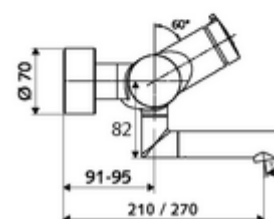

Article number: 01 631 06 99

Exposed wash basin tap VITUS VW-SC-M Mixed water

Manual actuation with automatic closing. Easy flow time adjustment.

Scope of delivery

- Self-closing exposed wash basin tap
 - SC-M self-closing button
 - Self-closing cartridge SC II with hot water restrictor
 - 2 backflow preventers (EN 1717: EB-type)
 - Pivoting outlet (lockable) with flow regulator
- 2 S-connections and rosettes (depth-adjustable)

Technical data

- Running time: 2 - 15 s (7 s)
- Flow: max. 5 l/min pressure independent
- Flow pressure: 1.0 - 5.0 bar
- Max. operating temperature: 70 °C (80 °C for thermal disinfection)
- Material: Outlet Brass, conform to German drinking water regulations; Housing Brass, conform to German drinking water regulations
- Surface: Chrome
- Projection to centre of aerator: 270 mm
- Connection: 2x DN 15 G 1/2 AG
- Certificates: PA-IX 38237/IO, Belgaqua
- Noise class: I
- Flow class: O

Delivery data

- Weight: 4,75 kg/Piece
- Packing unit: 1

Recommended associated articles

| | | |
|-----------------------------------|--------------------------|----|
| S-connecting with isolating valve | Article no: 23 775 00 99 | |
| Wash basin outlet valve OPEN | Article no: 02 002 06 99 | or |
| Wash basin outlet valve PUSH OPEN | Article no: 02 000 06 99 | or |