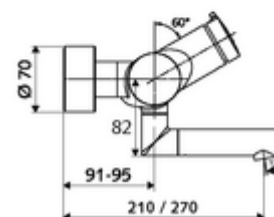

Article number: 01 631 06 99

Exposed wash basin tap VITUS VW-SC-M Mixed water

Manual actuation with automatic closing. Easy flow time adjustment.

Scope of delivery

- Self-closing exposed wash basin tap
 - SC-M self-closing button
 - Self-closing cartridge SC II with hot water restrictor
 - 2 backflow preventers (EN 1717: EB-type)
 - Pivoting outlet (lockable) with flow regulator
- 2 S-connections and rosettes (depth-adjustable)

Technical data

- Running time: 2 - 15 s (7 s)
- Flow: max. 5 l/min pressure independent
- Flow pressure: 1.0 - 5.0 bar
- Max. operating temperature: 70 °C (80 °C for thermal disinfection)
- Material: Outlet Brass, conform to German drinking water regulations; Housing Brass, conform to German drinking water regulations
- Surface: Chrome
- Projection to centre of aerator: 270 mm
- Connection: 2x DN 15 G 1/2 AG
- Certificates: PA-IX 38237/IO, Belgaqua
- Noise class: I
- Flow class: O

Delivery data

- Weight: 4,75 kg/Piece
- Packing unit: 1

Recommended associated articles

S-connecting with isolating valve	Article no: 23 775 00 99	
Wash basin outlet valve OPEN	Article no: 02 002 06 99	or
Wash basin outlet valve PUSH OPEN	Article no: 02 000 06 99	or