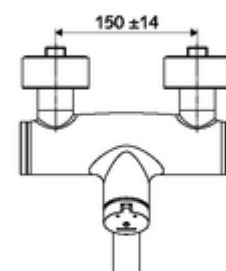

Article number: 01 631 06 99

Exposed wash basin tap VITUS VW-SC-M Mixed water

Manual actuation with automatic closing. Easy flow time adjustment.

Scope of delivery

- Self-closing exposed wash basin tap
 - SC-M self-closing button
 - Self-closing cartridge SC II with hot water restrictor
 - 2 backflow preventers (EN 1717: EB-type)
 - Pivoting outlet (lockable) with flow regulator
- 2 S-connections and rosettes (depth-adjustable)

Technical data

- Running time: 2 - 15 s (7 s)
- Flow: max. 5 l/min pressure independent
- Flow pressure: 1.0 - 5.0 bar
- Max. operating temperature: 70 °C (80 °C for thermal disinfection)
- Material: Outlet Brass, conform to German drinking water regulations; Housing Brass, conform to German drinking water regulations
- Surface: Chrome
- Projection to centre of aerator: 270 mm
- Connection: 2x DN 15 G 1/2 AG
- Certificates: PA-IX 38237/IO, Belgaqua
- Noise class: I
- Flow class: O

Delivery data

- Weight: 4,75 kg/Piece
- Packing unit: 1

Recommended associated articles

| | | |
|-----------------------------------|--------------------------|----|
| S-connecting with isolating valve | Article no: 23 775 00 99 | |
| Wash basin outlet valve OPEN | Article no: 02 002 06 99 | or |
| Wash basin outlet valve PUSH OPEN | Article no: 02 000 06 99 | or |