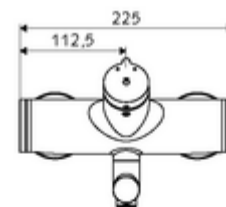

Technical data

- Running time: 2 - 15 s (7 s)
- Flow: max. 5 l/min pressure independent
- Flow pressure: 1.0 - 5.0 bar
- Max. operating temperature: 70 °C (80 °C for thermal disinfection)
- Material: Outlet Brass, conform to German drinking water regulations; Housing Brass, conform to German drinking water regulations
- Surface: Chrome
- Projection to centre of aerator: 270 mm
- Connection: 2x DN 15 G 1/2 AG
- Certificates: PA-IX 38237/IO, Belgaqua
- Noise class: I
- Flow class: O

Delivery data

- Weight: 4,75 kg/Piece
- Packing unit: 1

Recommended associated articles

| | | |
|-----------------------------------|--------------------------|----|
| S-connecting with isolating valve | Article no: 23 775 00 99 | |
| Wash basin outlet valve OPEN | Article no: 02 002 06 99 | or |
| Wash basin outlet valve PUSH OPEN | Article no: 02 000 06 99 | or |