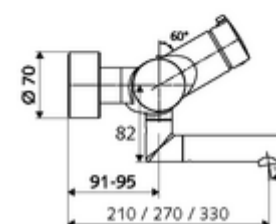

Article number: 01 632 06 99

Exposed wash basin tap VITUS VW- open/close-T Mixed water, ThermoProtect thermostat

Manual open/closed actuation.

Scope of delivery

- Open/closed exposed wash basin tap
  - Operating button open/close
  - ThermoProtect thermostat, conform to EN 1111, unlockable/lockable temperature lock at 38 °C, anti-scalding protection if cold water supply fails
  - Open/closed ceramic cartridge
  - 2 backflow preventers (EN 1717: EB-type)
  - Pivoting outlet (lockable) with flow regulator
- 2 S-connections and rosettes (depth-adjustable)

Technical data

- Flow: max. 5 l/min pressure independent
- Flow pressure: 1.0 - 5.0 bar
- Max. operating temperature: 70 °C (80 °C for thermal disinfection)
- Material: Outlet Brass, conform to German drinking water regulations; Housing Brass, conform to German drinking water regulations
- Surface: Chrome
- Projection to centre of aerator: 270 mm
- Connection: 2x DN 15 G 1/2 AG
- Certificates: PA-IX 38236/IO, Belgaqua
- Noise class: I
- Flow class: O

Delivery data

- Weight: 5,16 kg/Piece
- Packing unit: 1

Recommended associated articles

S-connecting with isolating valve

Article no: 23 775 00 99