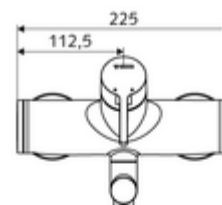

Article number: 01 633 06 99

Exposed wash basin tap VITUS VW-EH-M Mixed water

Manual single-lever actuation.

Scope of delivery

- Single-lever exposed wash basin tap
 - Operating handle made from brass
 - Single-lever mixing ceramic cartridge with hot water and flow restrictor
 - 2 backflow preventers (EN 1717: EB-type)
 - Pivoting outlet (lockable) with flow regulator
- 2 S-connections and rosettes (depth-adjustable)

Technical data

- Flow: max. 5 l/min pressure independent
- Flow pressure: 1.0 - 5.0 bar
- Max. Resting pressure: 8 bar
- Max. operating temperature: 70 °C (80 °C for thermal disinfection)
- Material: Outlet Brass, conform to German drinking water regulations; Housing Brass, conform to German drinking water regulations
- Surface: Chrome
- Projection to centre of aerator: 270 mm
- Connection: 2x DN 15 G 1/2 AG
- Certificates: PA-IX 38238/IO, Belgaqua
- Noise class: I
- Flow class: O

Delivery data

- Weight: 4,95 kg/Piece
- Packing unit: 1

Recommended associated articles

S-connecting with isolating valve

Article no: 23 775 00 99