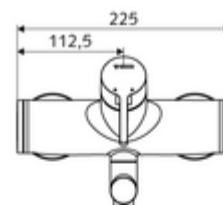

Article number: 01 633 06 99

Exposed wash basin tap VITUS VW-EH-M Mixed water

Manual single-lever actuation.

Scope of delivery

- Single-lever exposed wash basin tap
 - Operating handle made from brass
 - Single-lever mixing ceramic cartridge with hot water and flow restrictor
 - 2 backflow preventers (EN 1717: EB-type)
 - Pivoting outlet (lockable) with flow regulator
- 2 S-connections and rosettes (depth-adjustable)

Technical data

- Flow: max. 5 l/min pressure independent
- Flow pressure: 1.0 - 5.0 bar
- Max. Resting pressure: 8 bar
- Max. operating temperature: 70 °C (80 °C for thermal disinfection)
- Material: Outlet Brass, conform to German drinking water regulations; Housing Brass, conform to German drinking water regulations
- Surface: Chrome
- Projection to centre of aerator: 270 mm
- Connection: 2x DN 15 G 1/2 AG
- Certificates: PA-IX 38238/IO, Belgaqua
- Noise class: I
- Flow class: O

Delivery data

- Weight: 4,95 kg/Piece
- Packing unit: 1

Recommended associated articles

S-connecting with isolating valve	Article no: 23 775 00 99	
Wash basin outlet valve OPEN	Article no: 02 002 06 99	or
Wash basin outlet valve PUSH OPEN	Article no: 02 000 06 99	or