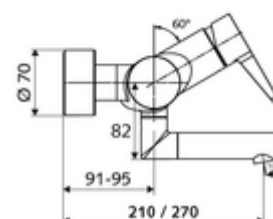

Article number: 01 633 06 99

Exposed wash basin tap VITUS VW-EH-M Mixed water

Manual single-lever actuation.

Scope of delivery

- Single-lever exposed wash basin tap
 - Operating handle made from brass
 - Single-lever mixing ceramic cartridge with hot water and flow restrictor
 - 2 backflow preventers (EN 1717: EB-type)
 - Pivoting outlet (lockable) with flow regulator
- 2 S-connections and rosettes (depth-adjustable)

Technical data

- Flow: max. 5 l/min pressure independent
- Flow pressure: 1.0 - 5.0 bar
- Max. Resting pressure: 8 bar
- Max. operating temperature: 70 °C (80 °C for thermal disinfection)
- Material: Outlet Brass, conform to German drinking water regulations; Housing Brass, conform to German drinking water regulations
- Surface: Chrome
- Projection to centre of aerator: 270 mm
- Connection: 2x DN 15 G 1/2 AG
- Certificates: PA-IX 38238/IO, Belgaqua
- Noise class: I
- Flow class: O

Delivery data

- Weight: 4,95 kg/Piece
- Packing unit: 1

Recommended associated articles

S-connecting with isolating valve

Article no: 23 775 00 99