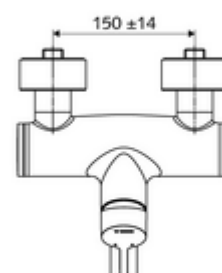

Article number: 01 633 06 99

Exposed wash basin tap VITUS VW-EH-M Mixed water

Manual single-lever actuation.

Scope of delivery

- Single-lever exposed wash basin tap
 - Operating handle made from brass
 - Single-lever mixing ceramic cartridge with hot water and flow restrictor
 - 2 backflow preventers (EN 1717: EB-type)
 - Pivoting outlet (lockable) with flow regulator
- 2 S-connections and rosettes (depth-adjustable)

Technical data

- Flow: max. 5 l/min pressure independent
- Flow pressure: 1.0 - 5.0 bar
- Max. Resting pressure: 8 bar
- Max. operating temperature: 70 °C (80 °C for thermal disinfection)
- Material: Outlet Brass, conform to German drinking water regulations; Housing Brass, conform to German drinking water regulations
- Surface: Chrome
- Projection to centre of aerator: 270 mm
- Connection: 2x DN 15 G 1/2 AG
- Certificates: PA-IX 38238/IO, Belgaqua
- Noise class: I
- Flow class: O

Delivery data

- Weight: 4,95 kg/Piece
- Packing unit: 1

Recommended associated articles

S-connecting with isolating valve

Article no: 23 775 00 99