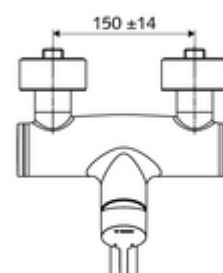

Article number: 01 633 06 99

Exposed wash basin tap VITUS VW-EH-M Mixed water

Manual single-lever actuation.

Scope of delivery

- Single-lever exposed wash basin tap
 - Operating handle made from brass
 - Single-lever mixing ceramic cartridge with hot water and flow restrictor
 - 2 backflow preventers (EN 1717: EB-type)
 - Pivoting outlet (lockable) with flow regulator
- 2 S-connections and rosettes (depth-adjustable)

Technical data

- Flow: max. 5 l/min pressure independent
- Flow pressure: 1.0 - 5.0 bar
- Max. Resting pressure: 8 bar
- Max. operating temperature: 70 °C (80 °C for thermal disinfection)
- Material: Outlet Brass, conform to German drinking water regulations; Housing Brass, conform to German drinking water regulations
- Surface: Chrome
- Projection to centre of aerator: 270 mm
- Connection: 2x DN 15 G 1/2 AG
- Certificates: PA-IX 38238/IO, Belgaqua
- Noise class: I
- Flow class: O

Delivery data

- Weight: 4,95 kg/Piece
- Packing unit: 1

Recommended associated articles

S-connecting with isolating valve	Article no: 23 775 00 99	
Wash basin outlet valve OPEN	Article no: 02 002 06 99	or
Wash basin outlet valve PUSH OPEN	Article no: 02 000 06 99	or