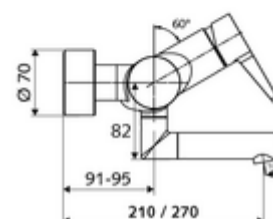

Article number: 01 633 06 99

Exposed wash basin tap VITUS VW-EH-M Mixed water

Manual single-lever actuation.

Scope of delivery

- Single-lever exposed wash basin tap
 - Operating handle made from brass
 - Single-lever mixing ceramic cartridge with hot water and flow restrictor
 - 2 backflow preventers (EN 1717: EB-type)
 - Pivoting outlet (lockable) with flow regulator
- 2 S-connections and rosettes (depth-adjustable)

Technical data

- Flow: max. 5 l/min pressure independent
- Flow pressure: 1.0 - 5.0 bar
- Max. Resting pressure: 8 bar
- Max. operating temperature: 70 °C (80 °C for thermal disinfection)
- Material: Outlet Brass, conform to German drinking water regulations; Housing Brass, conform to German drinking water regulations
- Surface: Chrome
- Projection to centre of aerator: 270 mm
- Connection: 2x DN 15 G 1/2 AG
- Certificates: PA-IX 38238/IO, Belgaqua
- Noise class: I
- Flow class: O

Delivery data

- Weight: 4,95 kg/Piece
- Packing unit: 1

Recommended associated articles

S-connecting with isolating valve	Article no: 23 775 00 99	
Wash basin outlet valve OPEN	Article no: 02 002 06 99	or
Wash basin outlet valve PUSH OPEN	Article no: 02 000 06 99	or