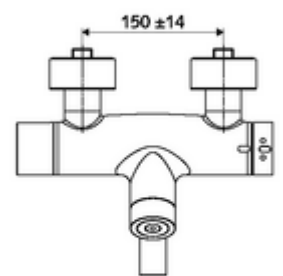

Technical data

- Setting options via SWS SSC
  - Actuation force (soft/medium/hard)
  - Manual programming (off/on)
  - Max. flow time (1-950 s)
  - Stagnation flush (off/1-1000 s, every 1-250 h after last flush/every 1-250 h)
  - Actuation timeout (off/1-255 s, timeout 1-2000 min)
- Setting options via manual programming
  - Max. flow time (4-120 s, 10 program stages)
  - Stagnation flush (off/20 s, every 24 h)
- Flow: max. 5 l/min pressure independent
- Flow pressure: 1.0 - 5.0 bar
- Max. Resting pressure: 8 bar
- Max. operating temperature: 70 °C (80 °C for thermal disinfection)
- Material: Outlet Brass, conform to German drinking water regulations; Housing Brass, conform to German drinking water regulations
- Surface: Chrome
- Projection to centre of aerator: 270 mm
- Connection: 2x DN 15 G 1/2 AG
- Certificates: PA-IX 28575/IO, Belgaqua
- Noise class: I
- Flow class: O

Delivery data

- Weight: 5,20 kg/Piece
- Packing unit: 1

Recommended associated articles

S-connecting with isolating valve	Article no: 23 775 00 99
<u>For parametrisation with Single Control SSC</u>	
SSC Bluetooth® module VITUS	Article no: 00 917 00 99
<u>For networking with SWS water management system</u>