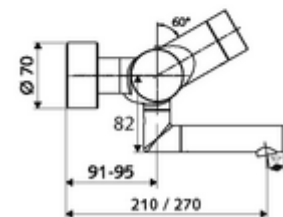

Technical data

- Setting options via SWS SSC
  - Actuation force (soft/medium/hard)
  - Manual programming (off/on)
  - Max. flow time (1-950 s)
  - Stagnation flush (off/1-1000 s, every 1-250 h after last flush/every 1-250 h)
  - Actuation timeout (off/1-255 s, timeout 1-2000 min)
- Setting options via manual programming
  - Max. flow time (4-120 s, 10 program stages)
  - Stagnation flush (off/20 s, every 24 h)
- Flow: max. 5 l/min pressure independent
- Flow pressure: 1.0 - 5.0 bar
- Max. Resting pressure: 8 bar
- Max. operating temperature: 70 °C (80 °C for thermal disinfection)
- Material: Outlet Brass, conform to German drinking water regulations; Housing Brass, conform to German drinking water regulations
- Surface: Chrome
- Projection to centre of aerator: 270 mm
- Connection: 2x DN 15 G 1/2 AG
- Certificates: PA-IX 28575/IO, Belgaqua
- Noise class: I
- Flow class: O

Delivery data

- Weight: 5,20 kg/Piece
- Packing unit: 1

Recommended associated articles

S-connecting with isolating valve	Article no: 23 775 00 99
<u>For parametrisation with Single Control SSC</u>	
SSC Bluetooth® module VITUS	Article no: 00 917 00 99
<u>For networking with SWS water management system</u>