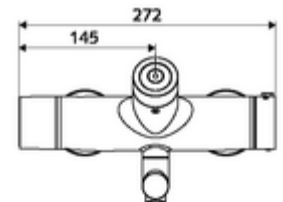

Technical data

- Setting options via SWS SSC
  - Actuation force (soft/medium/hard)
  - Manual programming (off/on)
  - Max. flow time (1-950 s)
  - Stagnation flush (off/1-1000 s, every 1-250 h after last flush/every 1-250 h)
  - Actuation timeout (off/1-255 s, timeout 1-2000 min)
- Setting options via manual programming
  - Max. flow time (4-120 s, 10 program stages)
  - Stagnation flush (off/20 s, every 24 h)
- Flow: max. 5 l/min pressure independent
- Flow pressure: 1.0 - 5.0 bar
- Max. Resting pressure: 8 bar
- Max. operating temperature: 70 °C (80 °C for thermal disinfection)
- Material: Outlet Brass, conform to German drinking water regulations; Housing Brass, conform to German drinking water regulations
- Surface: Chrome
- Projection to centre of aerator: 270 mm
- Connection: 2x DN 15 G 1/2 AG
- Certificates: PA-IX 28575/IO, Belgaqua
- Noise class: I
- Flow class: O

Delivery data

- Weight: 5,20 kg/Piece
- Packing unit: 1

Recommended associated articles

S-connecting with isolating valve	Article no: 23 775 00 99
<u>For parametrisation with Single Control SSC</u>	
SSC Bluetooth® module VITUS	Article no: 00 917 00 99
<u>For networking with SWS water management system</u>