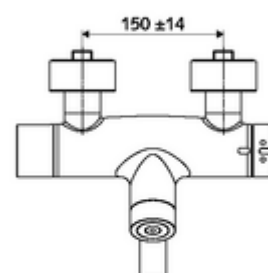

Article number: 01 634 06 99

Exposed wash basin tap VITUS VW-C-T Mixed water, ThermoProtect thermostat

Triggering via CVD-Touch electronics with automatic closing. Battery operation. Suitable for networking with the SCHELL SWS water management system. Configurable via SCHELL Single Control SSC.

Scope of delivery

- Electronic self-closing exposed wash basin tap
  - ThermoProtect thermostat, conform to EN 1111, unlockable/lockable temperature lock at 38 °C, anti-scalding protection if cold water supply fails
  - CVD-Touch electronics, programmable, IP65 protection against low-pressure water jets
  - 6 V solenoid valve with pre-filter
  - 2 backflow preventers (EN 1717: EB-type)
  - Pivoting outlet (lockable) with flow regulator
  - 6 V battery compartment (integrated)
- 2 S-connections and rosettes (depth-adjustable)

Technical data

- Setting options via SWS SSC
  - Actuation force (soft/medium/hard)
  - Manual programming (off/on)
  - Max. flow time (1-950 s)
  - Stagnation flush (off/1-1000 s, every 1-250 h after last flush/every 1-250 h)
  - Actuation timeout (off/1-255 s, timeout 1-2000 min)
- Setting options via manual programming
  - Max. flow time (4-120 s, 10 program stages)
  - Stagnation flush (off/20 s, every 24 h)
- Flow: max. 5 l/min pressure independent
- Flow pressure: 1.0 - 5.0 bar
- Max. Resting pressure: 8 bar
- Max. operating temperature: 70 °C (80 °C for thermal disinfection)
- Material: Outlet Brass, conform to German drinking water regulations; Housing Brass, conform to German drinking water regulations
- Surface: Chrome
- Projection to centre of aerator: 270 mm
- Connection: 2x DN 15 G 1/2 AG
- Certificates: PA-IX 28575/IO, Belgaqua
- Noise class: I
- Flow class: O

Delivery data

- Weight: 5,20 kg/Piece
- Packing unit: 1

Recommended associated articles

S-connecting with isolating valve

Article no: 23 775 00 99

Wash basin outlet valve OPEN

Article no: 02 002 06 99 or

Wash basin outlet valve PUSH OPEN

Article no: 02 000 06 99 or

For parametrisation with Single Control SSC