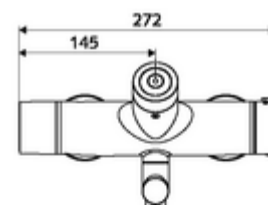

Article number: 01 634 06 99

Exposed wash basin tap VITUS VW-C-T Mixed water, ThermoProtect thermostat

Triggering via CVD-Touch electronics with automatic closing. Battery operation. Suitable for networking with the SCHELL SWS water management system. Configurable via SCHELL Single Control SSC.

Scope of delivery

- Electronic self-closing exposed wash basin tap
  - ThermoProtect thermostat, conform to EN 1111, unlockable/lockable temperature lock at 38 °C, anti-scalding protection if cold water supply fails
  - CVD-Touch electronics, programmable, IP65 protection against low-pressure water jets
  - 6 V solenoid valve with pre-filter
  - 2 backflow preventers (EN 1717: EB-type)
  - Pivoting outlet (lockable) with flow regulator
  - 6 V battery compartment (integrated)
- 2 S-connections and rosettes (depth-adjustable)

Technical data

- Setting options via SWS SSC
  - Actuation force (soft/medium/hard)
  - Manual programming (off/on)
  - Max. flow time (1-950 s)
  - Stagnation flush (off/1-1000 s, every 1-250 h after last flush/every 1-250 h)
  - Actuation timeout (off/1-255 s, timeout 1-2000 min)
- Setting options via manual programming
  - Max. flow time (4-120 s, 10 program stages)
  - Stagnation flush (off/20 s, every 24 h)
- Flow: max. 5 l/min pressure independent
- Flow pressure: 1.0 - 5.0 bar
- Max. Resting pressure: 8 bar
- Max. operating temperature: 70 °C (80 °C for thermal disinfection)
- Material: Outlet Brass, conform to German drinking water regulations; Housing Brass, conform to German drinking water regulations
- Surface: Chrome
- Projection to centre of aerator: 270 mm
- Connection: 2x DN 15 G 1/2 AG
- Certificates: PA-IX 28575/IO, Belgaqua
- Noise class: I
- Flow class: O

Delivery data

- Weight: 5,20 kg/Piece
- Packing unit: 1

Recommended associated articles

S-connecting with isolating valve

Article no: 23 775 00 99

Wash basin outlet valve OPEN

Article no: 02 002 06 99 or

Wash basin outlet valve PUSH OPEN

Article no: 02 000 06 99 or

For parametrisation with Single Control SSC