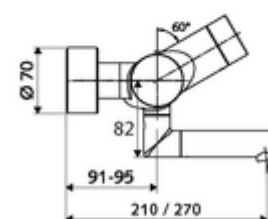

Article number: 01 634 06 99

Exposed wash basin tap VITUS VW-C-T Mixed water, ThermoProtect thermostat

Triggering via CVD-Touch electronics with automatic closing. Battery operation. Suitable for networking with the SCHELL SWS water management system. Configurable via SCHELL Single Control SSC.

Scope of delivery

- Electronic self-closing exposed wash basin tap
  - ThermoProtect thermostat, conform to EN 1111, unlockable/lockable temperature lock at 38 °C, anti-scalding protection if cold water supply fails
  - CVD-Touch electronics, programmable, IP65 protection against low-pressure water jets
  - 6 V solenoid valve with pre-filter
  - 2 backflow preventers (EN 1717: EB-type)
  - Pivoting outlet (lockable) with flow regulator
  - 6 V battery compartment (integrated)
- 2 S-connections and rosettes (depth-adjustable)

Technical data

- Setting options via SWS SSC
  - Actuation force (soft/medium/hard)
  - Manual programming (off/on)
  - Max. flow time (1-950 s)
  - Stagnation flush (off/1-1000 s, every 1-250 h after last flush/every 1-250 h)
  - Actuation timeout (off/1-255 s, timeout 1-2000 min)
- Setting options via manual programming
  - Max. flow time (4-120 s, 10 program stages)
  - Stagnation flush (off/20 s, every 24 h)
- Flow: max. 5 l/min pressure independent
- Flow pressure: 1.0 - 5.0 bar
- Max. Resting pressure: 8 bar
- Max. operating temperature: 70 °C (80 °C for thermal disinfection)
- Material: Outlet Brass, conform to German drinking water regulations; Housing Brass, conform to German drinking water regulations
- Surface: Chrome
- Projection to centre of aerator: 270 mm
- Connection: 2x DN 15 G 1/2 AG
- Certificates: PA-IX 28575/IO, Belgaqua
- Noise class: I
- Flow class: O

Delivery data

- Weight: 5,20 kg/Piece
- Packing unit: 1

Recommended associated articles

S-connecting with isolating valve

Article no: 23 775 00 99

Wash basin outlet valve OPEN

Article no: 02 002 06 99 or

Wash basin outlet valve PUSH OPEN

Article no: 02 000 06 99 or

For parametrisation with Single Control SSC