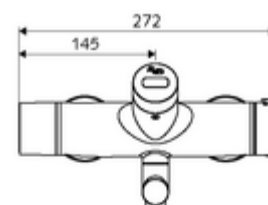

Technical data

- Setting options via SWS SSC
  - Programming via short range reflex (off/on)
  - Max. flow time (1-600 s)
  - Stagnation flush (off/5-600 s, every 1-240 h after last flush/every 1-240 h)
  - Continuous flush for thermal disinfection (off/15-600 s)
  - Duration of flow (off/15-600 s)
  - Energy saving mode (off/1-254 h after last flush)
  - Cleaning stop (off/60-360 s)
- Setting options via short range reflex
  - Max. flow time (4-240 s, 12 program stages)
  - Stagnation flush (off/30 s, every 24 h after last flush/every 24 h)
  - Cleaning stop (off/60 s)
- Flow: max. 5 l/min pressure independent
- Flow pressure: 1.0 - 5.0 bar
- Max. Resting pressure: 8 bar
- Max. operating temperature: 70 °C (80 °C for thermal disinfection)
- Material: Outlet Brass, conform to German drinking water regulations; Housing Brass, conform to German drinking water regulations
- Surface: Chrome
- Projection to centre of aerator: 270 mm
- Connection: 2x DN 15 G 1/2 AG
- Certificates: PA-IX 38235/IO, Belgaqua, WRAS applied
- Noise class: I
- Flow class: O

Delivery data

- Weight: 5,24 kg/Piece
- Packing unit: 1

Recommended associated articles

S-connecting with isolating valve
Wash basin outlet valve OPEN

Article no: 23 775 00 99
Article no: 02 002 06 99 or