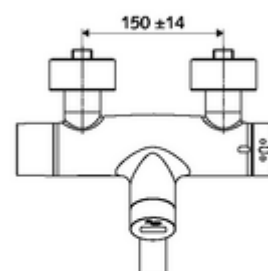

Technical data

- Setting options via SWS SSC
  - Programming via short range reflex (off/on)
  - Max. flow time (1-600 s)
  - Stagnation flush (off/5-600 s, every 1-240 h after last flush/every 1-240 h)
  - Continuous flush for thermal disinfection (off/15-600 s)
  - Duration of flow (off/15-600 s)
  - Energy saving mode (off/1-254 h after last flush)
  - Cleaning stop (off/60-360 s)
- Setting options via short range reflex
  - Max. flow time (4-240 s, 12 program stages)
  - Stagnation flush (off/30 s, every 24 h after last flush/every 24 h)
  - Cleaning stop (off/60 s)
- Flow: max. 5 l/min pressure independent
- Flow pressure: 1.0 - 5.0 bar
- Max. Resting pressure: 8 bar
- Max. operating temperature: 70 °C (80 °C for thermal disinfection)
- Material: Outlet Brass, conform to German drinking water regulations; Housing Brass, conform to German drinking water regulations
- Surface: Chrome
- Projection to centre of aerator: 270 mm
- Connection: 2x DN 15 G 1/2 AG
- Certificates: PA-IX 38235/IO, Belgaqua, WRAS applied
- Noise class: I
- Flow class: O

Delivery data

- Weight: 5,24 kg/Piece
- Packing unit: 1

Recommended associated articles

S-connecting with isolating valve
Wash basin outlet valve OPEN

Article no: 23 775 00 99
Article no: 02 002 06 99 or