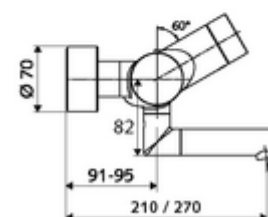

Technical data

- Setting options via SWS SSC
  - Programming via short range reflex (off/on)
  - Max. flow time (1-600 s)
  - Stagnation flush (off/5-600 s, every 1-240 h after last flush/every 1-240 h)
  - Continuous flush for thermal disinfection (off/15-600 s)
  - Duration of flow (off/15-600 s)
  - Energy saving mode (off/1-254 h after last flush)
  - Cleaning stop (off/60-360 s)
- Setting options via short range reflex
  - Max. flow time (4-240 s, 12 program stages)
  - Stagnation flush (off/30 s, every 24 h after last flush/every 24 h)
  - Cleaning stop (off/60 s)
- Flow: max. 5 l/min pressure independent
- Flow pressure: 1.0 - 5.0 bar
- Max. Resting pressure: 8 bar
- Max. operating temperature: 70 °C (80 °C for thermal disinfection)
- Material: Outlet Brass, conform to German drinking water regulations; Housing Brass, conform to German drinking water regulations
- Surface: Chrome
- Projection to centre of aerator: 270 mm
- Connection: 2x DN 15 G 1/2 AG
- Certificates: PA-IX 38235/IO, Belgaqua, WRAS applied
- Noise class: I
- Flow class: O

Delivery data

- Weight: 5,24 kg/Piece
- Packing unit: 1

Recommended associated articles

S-connecting with isolating valve
Wash basin outlet valve OPEN

Article no: 23 775 00 99
Article no: 02 002 06 99 or