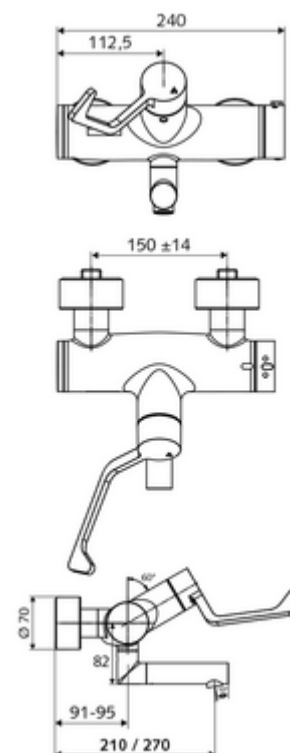

Article number: 01 637 06 99

Exposed wash basin tap VITUS VW-AH-T Mixed water, ThermoProtect thermostat

Manual open/closed actuation with clinic arm lever.

Scope of delivery

- Open/closed exposed wash basin tap
 - Ergonomic clinic arm lever 153 mm
 - ThermoProtect thermostat, conform to EN 1111, unlockable/lockable temperature lock at 38 °C, anti-scalding protection if cold water supply fails
 - Open/closed ceramic cartridge
 - 2 backflow preventers (EN 1717: EB-type)
 - Pivoting outlet (lockable) with Care flow regulator
- 2 S-connections and rosettes (depth-adjustable)

Technical data

- Flow: 7.5 - 9.0 l/min
- Flow pressure: 1.0 - 5.0 bar
- Max. operating temperature: 70 °C (80 °C for thermal disinfection)
- Material: Outlet Brass, conform to German drinking water regulations; Actuation Brass; Housing Brass, conform to German drinking water regulations
- Surface: Chrome
- Projection to centre of aerator: 270 mm
- Connection: 2x DN 15 G 1/2 AG
- Certificates: PA-IX 38236/IO, Belgaqua
- Noise class: I
- Flow class: O

Delivery data

- Weight: 5,25 kg/Piece
- Packing unit: 1

Recommended associated articles

| | | |
|-----------------------------------|--------------------------|----|
| S-connecting with isolating valve | Article no: 23 775 00 99 | |
| Wash basin outlet valve OPEN | Article no: 02 002 06 99 | or |
| Wash basin outlet valve PUSH OPEN | Article no: 02 000 06 99 | or |