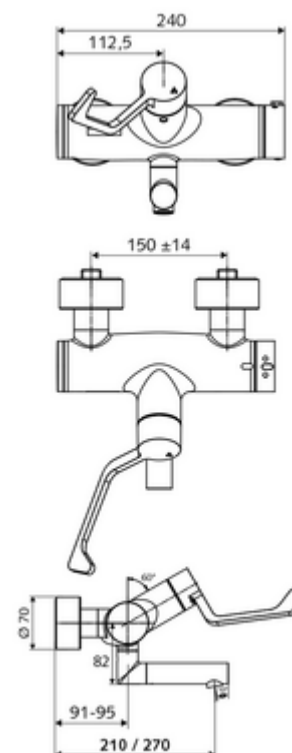

Article number: 01 637 06 99

Exposed wash basin tap VITUS VW-AH-T Mixed water, ThermoProtect thermostat

Manual open/closed actuation with clinic arm lever.

Scope of delivery

- Open/closed exposed wash basin tap
 - Ergonomic clinic arm lever 153 mm
 - ThermoProtect thermostat, conform to EN 1111, unlockable/lockable temperature lock at 38 °C, anti-scalding protection if cold water supply fails
 - Open/closed ceramic cartridge
 - 2 backflow preventers (EN 1717: EB-type)
 - Pivoting outlet (lockable) with Care flow regulator
- 2 S-connections and rosettes (depth-adjustable)

Technical data

- Flow: 7.5 - 9.0 l/min
- Flow pressure: 1.0 - 5.0 bar
- Max. operating temperature: 70 °C (80 °C for thermal disinfection)
- Material: Outlet Brass, conform to German drinking water regulations; Actuation Brass; Housing Brass, conform to German drinking water regulations
- Surface: Chrome
- Projection to centre of aerator: 270 mm
- Connection: 2x DN 15 G 1/2 AG
- Certificates: PA-IX 38236/IO, Belgaqua
- Noise class: I
- Flow class: O

Delivery data

- Weight: 5,25 kg/Piece
- Packing unit: 1

Recommended associated articles

S-connecting with isolating valve

Article no: 23 775 00 99