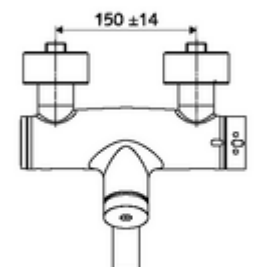

Technical data

- Running time: 2 - 15 s (7 s)
- Flow: max. 5 l/min pressure independent
- Flow pressure: 1.0 - 5.0 bar
- Max. operating temperature: 70 °C (80 °C for thermal disinfection)
- Material: Outlet Brass, conform to German drinking water regulations; Housing Brass, conform to German drinking water regulations
- Surface: Chrome
- Projection to centre of aerator: 210 mm
- Connection: 2x DN 15 G 1/2 AG
- Certificates: PA-IX 38234/IO, Belgaqua
- Noise class: I
- Flow class: O

Delivery data

- Weight: 4,91 kg/Piece
- Packing unit: 1

Recommended associated articles

S-connecting with isolating valve	Article no: 23 775 00 99	
Wash basin outlet valve OPEN	Article no: 02 002 06 99	or
Wash basin outlet valve PUSH OPEN	Article no: 02 000 06 99	or