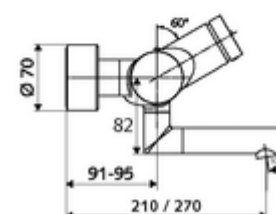

Article number: 01 650 06 99

Exposed wash basin tap VITUS VW-SC-T Mixed water, ThermoProtect thermostat

Manual actuation with automatic closing. Easy flow time adjustment.

Scope of delivery

- Self-closing exposed wash basin tap
 - SC self-closing button
 - ThermoProtect thermostat, conform to EN 1111, unlockable/lockable temperature lock at 38 °C, anti-scalding protection if cold water supply fails
 - Valve (mechanical) for thermal disinfection (according to DVGW worksheet W 551)
 - Self-closing cartridge SC II
 - 2 backflow preventers (EN 1717: EB-type)
 - Pivoting outlet (lockable) with flow regulator
- 2 S-connections and rosettes (depth-adjustable)

Technical data

- Running time: 2 - 15 s (7 s)
- Flow: max. 5 l/min pressure independent
- Flow pressure: 1.0 - 5.0 bar
- Max. operating temperature: 70 °C (80 °C for thermal disinfection)
- Material: Outlet Brass, conform to German drinking water regulations; Housing Brass, conform to German drinking water regulations
- Surface: Chrome
- Projection to centre of aerator: 210 mm
- Connection: 2x DN 15 G 1/2 AG
- Certificates: PA-IX 38234/IO, Belgaqua
- Noise class: I
- Flow class: O

Delivery data

- Weight: 4,91 kg/Piece
- Packing unit: 1

Recommended associated articles

S-connecting with isolating valve

Article no: 23 775 00 99