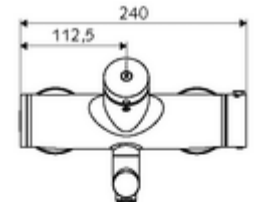

Technical data

- Running time: 2 - 15 s (7 s)
- Flow: max. 5 l/min pressure independent
- Flow pressure: 1.0 - 5.0 bar
- Max. operating temperature: 70 °C (80 °C for thermal disinfection)
- Material: Outlet Brass, conform to German drinking water regulations; Housing Brass, conform to German drinking water regulations
- Surface: Chrome
- Projection to centre of aerator: 210 mm
- Connection: 2x DN 15 G 1/2 AG
- Certificates: PA-IX 38234/IO, Belgaqua
- Noise class: I
- Flow class: O

Delivery data

- Weight: 4,91 kg/Piece
- Packing unit: 1

Recommended associated articles

S-connecting with isolating valve	Article no: 23 775 00 99	
Wash basin outlet valve OPEN	Article no: 02 002 06 99	or
Wash basin outlet valve PUSH OPEN	Article no: 02 000 06 99	or