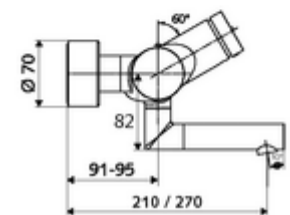

Article number: 01 650 06 99

Exposed wash basin tap VITUS VW-SC-T Mixed water, ThermoProtect thermostat

Manual actuation with automatic closing. Easy flow time adjustment.

Scope of delivery

- Self-closing exposed wash basin tap
 - SC self-closing button
 - ThermoProtect thermostat, conform to EN 1111, unlockable/lockable temperature lock at 38 °C, anti-scalding protection if cold water supply fails
 - Valve for carrying out manual thermal disinfection (in accordance with DVGW worksheet W 551)
 - Self-closing cartridge SC II
 - 2 backflow preventers (EN 1717: EB-type)
 - Pivoting outlet (lockable) with flow regulator
- 2 S-connections and rosettes (depth-adjustable)

Technical data

- Running time: 2 - 15 s (7 s)
- Flow: max. 5 l/min pressure independent
- Flow pressure: 1.0 - 5.0 bar
- Max. operating temperature: 70 °C (80 °C for thermal disinfection)
- Material: Outlet Brass, conform to German drinking water regulations; Housing Brass, conform to German drinking water regulations
- Surface: Chrome
- Projection to centre of aerator: 210 mm
- Connection: 2x DN 15 G 1/2 AG
- Certificates: PA-IX 38234/IO, Belgaqua
- Noise class: I
- Flow class: O

Delivery data

- Weight: 4,91 kg/Piece
- Packing unit: 1

Recommended associated articles

S-connecting with isolating valve	Article no: 23 775 00 99	
Wash basin outlet valve OPEN	Article no: 02 002 06 99	or
Wash basin outlet valve PUSH OPEN	Article no: 02 000 06 99	or