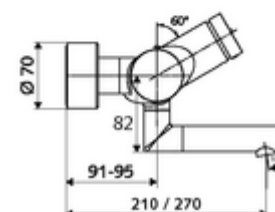

Article number: 01 650 06 99

Exposed wash basin tap VITUS VW-SC-T Mixed water, ThermoProtect thermostat

Manual actuation with automatic closing. Easy flow time adjustment.

Scope of delivery

- Self-closing exposed wash basin tap
  - SC self-closing button
  - ThermoProtect thermostat, conform to EN 1111, unlockable/lockable temperature lock at 38 °C, anti-scalding protection if cold water supply fails
  - Valve for carrying out manual thermal disinfection (in accordance with DVGW worksheet W 551)
  - Self-closing cartridge SC II
  - 2 backflow preventers (EN 1717: EB-type)
  - Pivoting outlet (lockable) with flow regulator
- 2 S-connections and rosettes (depth-adjustable)

Technical data

- Running time: 2 - 15 s (7 s)
- Flow: max. 5 l/min pressure independent
- Flow pressure: 1.0 - 5.0 bar
- Max. operating temperature: 70 °C (80 °C for thermal disinfection)
- Material: Outlet Brass, conform to German drinking water regulations; Housing Brass, conform to German drinking water regulations
- Surface: Chrome
- Projection to centre of aerator: 210 mm
- Connection: 2x DN 15 G 1/2 AG
- Certificates: PA-IX 38234/IO, Belgaqua
- Noise class: I
- Flow class: O

Delivery data

- Weight: 4,91 kg/Piece
- Packing unit: 1

Recommended associated articles

S-connecting with isolating valve	Article no: 23 775 00 99	
Wash basin outlet valve OPEN	Article no: 02 002 06 99	or
Wash basin outlet valve PUSH OPEN	Article no: 02 000 06 99	or