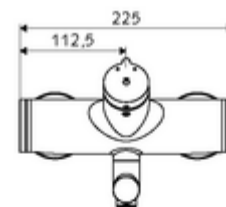

Article number: 01 651 06 99

Exposed wash basin tap VITUS VW-SC-M Mixed water

Manual actuation with automatic closing. Easy flow time adjustment.

Scope of delivery

- Self-closing exposed wash basin tap
  - SC-M self-closing button
  - Valve for carrying out manual thermal disinfection (in accordance with DVGW worksheet W 551)
  - Self-closing cartridge SC II with hot water restrictor
  - 2 backflow preventers (EN 1717: EB-type)
  - Pivoting outlet (lockable) with flow regulator
- 2 S-connections and rosettes (depth-adjustable)

Technical data

- Running time: 2 - 15 s (7 s)
- Flow: max. 5 l/min pressure independent
- Flow pressure: 1.0 - 5.0 bar
- Max. operating temperature: 70 °C (80 °C for thermal disinfection)
- Material: Outlet Brass, conform to German drinking water regulations; Housing Brass, conform to German drinking water regulations
- Surface: Chrome
- Projection to centre of aerator: 210 mm
- Connection: 2x DN 15 G 1/2 AG
- Certificates: PA-IX 38237/IO, Belgaqua
- Noise class: I
- Flow class: O

Delivery data

- Weight: 4,59 kg/Piece
- Packing unit: 1

Recommended associated articles

S-connecting with isolating valve	Article no: 23 775 00 99	
Wash basin outlet valve OPEN	Article no: 02 002 06 99	or
Wash basin outlet valve PUSH OPEN	Article no: 02 000 06 99	or