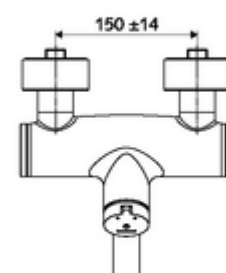

Article number: 01 651 06 99

Exposed wash basin tap VITUS VW-SC-M Mixed water

Manual actuation with automatic closing. Easy flow time adjustment.

Scope of delivery

- Self-closing exposed wash basin tap
  - SC-M self-closing button
  - Valve for carrying out manual thermal disinfection (in accordance with DVGW worksheet W 551)
  - Self-closing cartridge SC II with hot water restrictor
  - 2 backflow preventers (EN 1717: EB-type)
  - Pivoting outlet (lockable) with flow regulator
- 2 S-connections and rosettes (depth-adjustable)

Technical data

- Running time: 2 - 15 s (7 s)
- Flow: max. 5 l/min pressure independent
- Flow pressure: 1.0 - 5.0 bar
- Max. operating temperature: 70 °C (80 °C for thermal disinfection)
- Material: Outlet Brass, conform to German drinking water regulations; Housing Brass, conform to German drinking water regulations
- Surface: Chrome
- Projection to centre of aerator: 210 mm
- Connection: 2x DN 15 G 1/2 AG
- Certificates: PA-IX 38237/IO, Belgaqua
- Noise class: I
- Flow class: O

Delivery data

- Weight: 4,59 kg/Piece
- Packing unit: 1

Recommended associated articles

S-connecting with isolating valve	Article no: 23 775 00 99	
Wash basin outlet valve OPEN	Article no: 02 002 06 99	or
Wash basin outlet valve PUSH OPEN	Article no: 02 000 06 99	or