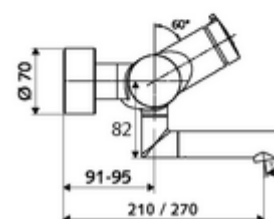

Article number: 01 651 06 99

Exposed wash basin tap VITUS VW-SC-M Mixed water

Manual actuation with automatic closing. Easy flow time adjustment.

Scope of delivery

- Self-closing exposed wash basin tap
  - SC-M self-closing button
  - Valve for carrying out manual thermal disinfection (in accordance with DVGW worksheet W 551)
  - Self-closing cartridge SC II with hot water restrictor
  - 2 backflow preventers (EN 1717: EB-type)
  - Pivoting outlet (lockable) with flow regulator
- 2 S-connections and rosettes (depth-adjustable)

Technical data

- Running time: 2 - 15 s (7 s)
- Flow: max. 5 l/min pressure independent
- Flow pressure: 1.0 - 5.0 bar
- Max. operating temperature: 70 °C (80 °C for thermal disinfection)
- Material: Outlet Brass, conform to German drinking water regulations; Housing Brass, conform to German drinking water regulations
- Surface: Chrome
- Projection to centre of aerator: 210 mm
- Connection: 2x DN 15 G 1/2 AG
- Certificates: PA-IX 38237/IO, Belgaqua
- Noise class: I
- Flow class: O

Delivery data

- Weight: 4,59 kg/Piece
- Packing unit: 1

Recommended associated articles

S-connecting with isolating valve	Article no: 23 775 00 99	
Wash basin outlet valve OPEN	Article no: 02 002 06 99	or
Wash basin outlet valve PUSH OPEN	Article no: 02 000 06 99	or