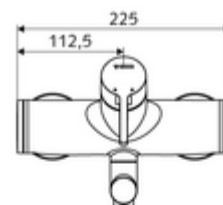

Article number: 01 653 06 99

Exposed wash basin tap VITUS VW-EH-M Mixed water

Manual single-lever actuation.

Scope of delivery

- Single-lever exposed wash basin tap
  - Operating handle made from brass
  - Valve for carrying out manual thermal disinfection (in accordance with DVGW worksheet W 551)
  - Single-lever mixing ceramic cartridge with hot water and flow restrictor
  - 2 backflow preventers (EN 1717: EB-type)
  - Pivoting outlet (lockable) with flow regulator
- 2 S-connections and rosettes (depth-adjustable)

Technical data

- Flow: max. 5 l/min pressure independent
- Flow pressure: 1.0 - 5.0 bar
- Max. Resting pressure: 8 bar
- Max. operating temperature: 70 °C (80 °C for thermal disinfection)
- Material: Outlet Brass, conform to German drinking water regulations; Housing Brass, conform to German drinking water regulations
- Surface: Chrome
- Projection to centre of aerator: 210 mm
- Connection: 2x DN 15 G 1/2 AG
- Certificates: PA-IX 38238/IO, Belgaqua
- Noise class: I
- Flow class: O

Delivery data

- Weight: 4,79 kg/Piece
- Packing unit: 1

Recommended associated articles

S-connecting with isolating valve	Article no: 23 775 00 99	
Wash basin outlet valve OPEN	Article no: 02 002 06 99	or
Wash basin outlet valve PUSH OPEN	Article no: 02 000 06 99	or