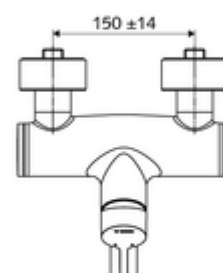

Article number: 01 653 06 99

Exposed wash basin tap VITUS VW-EH-M Mixed water

Manual single-lever actuation.

Scope of delivery

- Single-lever exposed wash basin tap
  - Operating handle made from brass
  - Valve for carrying out manual thermal disinfection (in accordance with DVGW worksheet W 551)
  - Single-lever mixing ceramic cartridge with hot water and flow restrictor
  - 2 backflow preventers (EN 1717: EB-type)
  - Pivoting outlet (lockable) with flow regulator
- 2 S-connections and rosettes (depth-adjustable)

Technical data

- Flow: max. 5 l/min pressure independent
- Flow pressure: 1.0 - 5.0 bar
- Max. Resting pressure: 8 bar
- Max. operating temperature: 70 °C (80 °C for thermal disinfection)
- Material: Outlet Brass, conform to German drinking water regulations; Housing Brass, conform to German drinking water regulations
- Surface: Chrome
- Projection to centre of aerator: 210 mm
- Connection: 2x DN 15 G 1/2 AG
- Certificates: PA-IX 38238/IO, Belgaqua
- Noise class: I
- Flow class: O

Delivery data

- Weight: 4,79 kg/Piece
- Packing unit: 1

Recommended associated articles

S-connecting with isolating valve	Article no: 23 775 00 99	
Wash basin outlet valve OPEN	Article no: 02 002 06 99	or
Wash basin outlet valve PUSH OPEN	Article no: 02 000 06 99	or