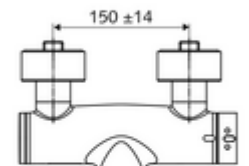

Article number: 01 657 06 99

Exposed wash basin tap VITUS VW-AH-T Mixed water, ThermoProtect thermostat

Manual open/closed actuation with clinic arm lever.

Scope of delivery

- Open/closed exposed wash basin tap
 - Ergonomic clinic arm lever 153 mm
 - ThermoProtect thermostat, conform to EN 1111, unlockable/lockable temperature lock at 38 °C, anti-scalding protection if cold water supply fails
 - Valve for carrying out manual thermal disinfection (in accordance with DVGW worksheet W 551)
 - Open/closed ceramic cartridge
 - 2 backflow preventers (EN 1717: EB-type)
 - Pivoting outlet (lockable) with Care flow regulator
- 2 S-connections and rosettes (depth-adjustable)

Technical data

- Flow: 7.5 - 9.0 l/min
- Flow pressure: 1.0 - 5.0 bar
- Max. operating temperature: 70 °C (80 °C for thermal disinfection)
- Material: Outlet Brass, conform to German drinking water regulations; Actuation Brass; Housing Brass, conform to German drinking water regulations
- Surface: Chrome
- Projection to centre of aerator: 210 mm
- Connection: 2x DN 15 G 1/2 AG
- Certificates: PA-IX 38236/IO, Belgaqua, WRAS applied
- Noise class: I
- Flow class: O

Delivery data

- Weight: 5,18 kg/Piece
- Packing unit: 1

Recommended associated articles

S-connecting with isolating valve	Article no: 23 775 00 99	
Wash basin outlet valve OPEN	Article no: 02 002 06 99	or
Wash basin outlet valve PUSH OPEN	Article no: 02 000 06 99	or