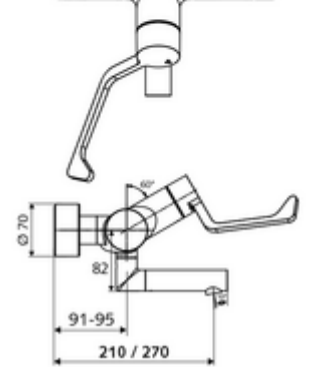

Article number: 01 657 06 99

Exposed wash basin tap VITUS VW-AH-T Mixed water, ThermoProtect thermostat

Manual open/closed actuation with clinic arm lever.

Scope of delivery

- Open/closed exposed wash basin tap
 - Ergonomic clinic arm lever 153 mm
 - ThermoProtect thermostat, conform to EN 1111, unlockable/lockable temperature lock at 38 °C, anti-scalding protection if cold water supply fails
 - Valve for carrying out manual thermal disinfection (in accordance with DVGW worksheet W 551)
 - Open/closed ceramic cartridge
 - 2 backflow preventers (EN 1717: EB-type)
 - Pivoting outlet (lockable) with Care flow regulator
- 2 S-connections and rosettes (depth-adjustable)

Technical data

- Flow: 7.5 - 9.0 l/min
- Flow pressure: 1.0 - 5.0 bar
- Max. operating temperature: 70 °C (80 °C for thermal disinfection)
- Material: Outlet Brass, conform to German drinking water regulations; Actuation Brass; Housing Brass, conform to German drinking water regulations
- Surface: Chrome
- Projection to centre of aerator: 210 mm
- Connection: 2x DN 15 G 1/2 AG
- Certificates: PA-IX 38236/IO, Belgaqua, WRAS applied
- Noise class: I
- Flow class: O

Delivery data

- Weight: 5,18 kg/Piece
- Packing unit: 1

Recommended associated articles

S-connecting with isolating valve	Article no: 23 775 00 99	
Wash basin outlet valve OPEN	Article no: 02 002 06 99	or
Wash basin outlet valve PUSH OPEN	Article no: 02 000 06 99	or