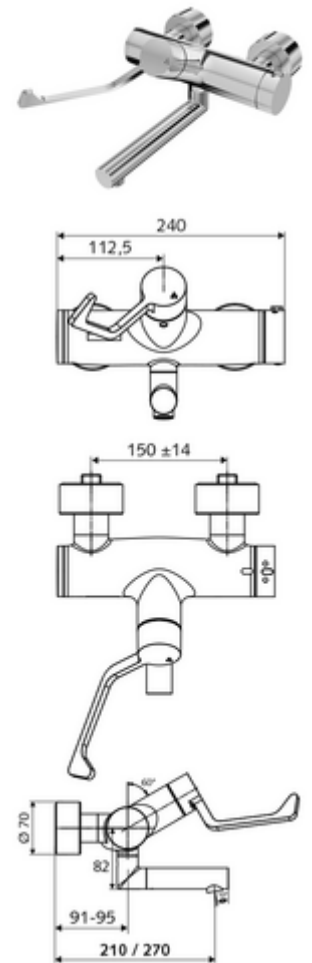

Article number: 01 657 06 99

Exposed wash basin tap VITUS VW-AH-T Mixed water, ThermoProtect thermostat

Manual open/closed actuation with clinic arm lever.

Scope of delivery

- Open/closed exposed wash basin tap
 - Ergonomic clinic arm lever 153 mm
 - ThermoProtect thermostat, conform to EN 1111, unlockable/lockable temperature lock at 38 °C, anti-scalding protection if cold water supply fails
 - Valve for carrying out manual thermal disinfection (in accordance with DVGW worksheet W 551)
 - Open/closed ceramic cartridge
 - 2 backflow preventers (EN 1717: EB-type)
 - Pivoting outlet (lockable) with Care flow regulator
- 2 S-connections and rosettes (depth-adjustable)

Technical data

- Flow: 7.5 - 9.0 l/min
- Flow pressure: 1.0 - 5.0 bar
- Max. operating temperature: 70 °C (80 °C for thermal disinfection)
- Material: Outlet Brass, conform to German drinking water regulations; Actuation Brass; Housing Brass, conform to German drinking water regulations
- Surface: Chrome
- Projection to centre of aerator: 210 mm
- Connection: 2x DN 15 G 1/2 AG
- Certificates: PA-IX 38236/IO, Belgaqua, WRAS applied
- Noise class: I
- Flow class: O

Delivery data

- Weight: 5,18 kg/Piece
- Packing unit: 1

Recommended associated articles

S-connecting with isolating valve	Article no: 23 775 00 99	
Wash basin outlet valve OPEN	Article no: 02 002 06 99	or
Wash basin outlet valve PUSH OPEN	Article no: 02 000 06 99	or