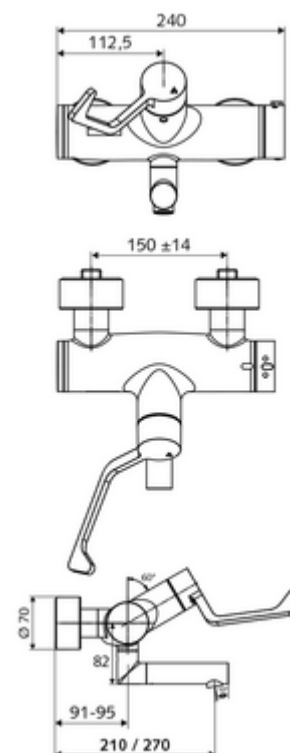

Article number: 01 657 06 99

Exposed wash basin tap VITUS VW-AH-T Mixed water, ThermoProtect thermostat

Manual open/closed actuation with clinic arm lever.

Scope of delivery

- Open/closed exposed wash basin tap
 - Ergonomic clinic arm lever 153 mm
 - ThermoProtect thermostat, conform to EN 1111, unlockable/lockable temperature lock at 38 °C, anti-scalding protection if cold water supply fails
 - Valve (mechanical) for thermal disinfection (according to DVGW worksheet W 551)
 - Open/closed ceramic cartridge
 - 2 backflow preventers (EN 1717: EB-type)
 - Pivoting outlet (lockable) with Care flow regulator
- 2 S-connections and rosettes (depth-adjustable)

Technical data

- Flow: 7.5 - 9.0 l/min
- Flow pressure: 1.0 - 5.0 bar
- Max. operating temperature: 70 °C (80 °C for thermal disinfection)
- Material: Outlet Brass, conform to German drinking water regulations; Actuation Brass; Housing Brass, conform to German drinking water regulations
- Surface: Chrome
- Projection to centre of aerator: 210 mm
- Connection: 2x DN 15 G 1/2 AG
- Certificates: PA-IX 38236/IO, Belgaqua, WRAS applied
- Noise class: I
- Flow class: O

Delivery data

- Weight: 5,18 kg/Piece
- Packing unit: 1

Recommended associated articles

S-connecting with isolating valve

Article no: 23 775 00 99