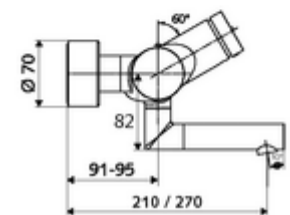

Article number: 01 658 06 99

Exposed wash basin tap VITUS VW-SC-T Mixed water, ThermoProtect thermostat

Manual actuation with automatic closing. Easy flow time adjustment.

Scope of delivery

- Self-closing exposed wash basin tap
 - SC self-closing button
 - ThermoProtect thermostat, conform to EN 1111, unlockable/lockable temperature lock at 38 °C, anti-scalding protection if cold water supply fails
 - Valve for carrying out manual thermal disinfection (in accordance with DVGW worksheet W 551)
 - Self-closing cartridge SC II
 - 2 backflow preventers (EN 1717: EB-type)
 - Pivoting outlet (lockable) with flow regulator
- 2 S-connections and rosettes (depth-adjustable)

Technical data

- Running time: 2 - 15 s (7 s)
- Flow: max. 5 l/min pressure independent
- Flow pressure: 1.0 - 5.0 bar
- Max. operating temperature: 70 °C (80 °C for thermal disinfection)
- Material: Outlet Brass, conform to German drinking water regulations; Housing Brass, conform to German drinking water regulations
- Surface: Chrome
- Projection to centre of aerator: 270 mm
- Connection: 2x DN 15 G 1/2 AG
- Certificates: PA-IX 38234/IO, Belgaqua
- Noise class: I
- Flow class: O

Delivery data

- Weight: 5,08 kg/Piece
- Packing unit: 1

Recommended associated articles

| | | |
|-----------------------------------|--------------------------|----|
| S-connecting with isolating valve | Article no: 23 775 00 99 | |
| Wash basin outlet valve OPEN | Article no: 02 002 06 99 | or |
| Wash basin outlet valve PUSH OPEN | Article no: 02 000 06 99 | or |