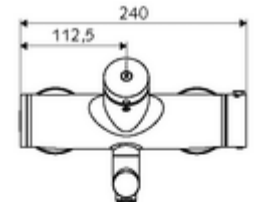

Technical data

- Running time: 2 - 15 s (7 s)
- Flow: max. 5 l/min pressure independent
- Flow pressure: 1.0 - 5.0 bar
- Max. operating temperature: 70 °C (80 °C for thermal disinfection)
- Material: Outlet Brass, conform to German drinking water regulations; Housing Brass, conform to German drinking water regulations
- Surface: Chrome
- Projection to centre of aerator: 270 mm
- Connection: 2x DN 15 G 1/2 AG
- Certificates: PA-IX 38234/IO, Belgaqua
- Noise class: I
- Flow class: O

Delivery data

- Weight: 5,08 kg/Piece
- Packing unit: 1

Recommended associated articles

| | | |
|-----------------------------------|--------------------------|----|
| S-connecting with isolating valve | Article no: 23 775 00 99 | |
| Wash basin outlet valve OPEN | Article no: 02 002 06 99 | or |
| Wash basin outlet valve PUSH OPEN | Article no: 02 000 06 99 | or |