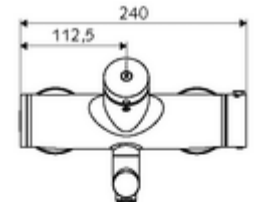

Technical data

- Running time: 2 - 15 s (7 s)
- Flow: max. 5 l/min pressure independent
- Flow pressure: 1.0 - 5.0 bar
- Max. operating temperature: 70 °C (80 °C for thermal disinfection)
- Material: Outlet Brass, conform to German drinking water regulations; Housing Brass, conform to German drinking water regulations
- Surface: Chrome
- Projection to centre of aerator: 270 mm
- Connection: 2x DN 15 G 1/2 AG
- Certificates: PA-IX 38234/IO, Belgaqua
- Noise class: I
- Flow class: O

Delivery data

- Weight: 5,08 kg/Piece
- Packing unit: 1

Recommended associated articles

S-connecting with isolating valve	Article no: 23 775 00 99	
Wash basin outlet valve OPEN	Article no: 02 002 06 99	or
Wash basin outlet valve PUSH OPEN	Article no: 02 000 06 99	or