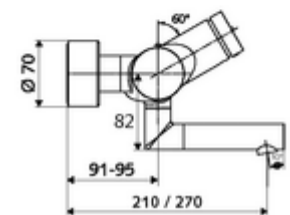

### Scope of delivery

- Self-closing exposed wash basin tap
  - SC self-closing button
  - ThermoProtect thermostat, conform to EN 1111, unlockable/lockable temperature lock at 38 °C, anti-scalding protection if cold water supply fails
  - Valve for carrying out manual thermal disinfection (in accordance with DVGW worksheet W 551)
  - Self-closing cartridge SC II
  - 2 backflow preventers (EN 1717: EB-type)
  - Pivoting outlet (lockable) with flow regulator
- 2 S-connections and rosettes (depth-adjustable)

### Technical data

- Running time: 2 - 15 s (7 s)
- Flow: max. 5 l/min pressure independent
- Flow pressure: 1.0 - 5.0 bar
- Max. operating temperature: 70 °C (80 °C for thermal disinfection)
- Material: Outlet Brass, conform to German drinking water regulations; Housing Brass, conform to German drinking water regulations
- Surface: Chrome
- Projection to centre of aerator: 270 mm
- Connection: 2x DN 15 G 1/2 AG
- Certificates: PA-IX 38234/IO, Belgaqua
- Noise class: I
- Flow class: O