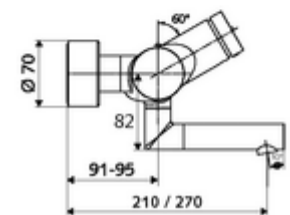

Article number: 01 658 06 99

Exposed wash basin tap VITUS VW-SC-T Mixed water, ThermoProtect thermostat

Manual actuation with automatic closing. Easy flow time adjustment.

Scope of delivery

- Self-closing exposed wash basin tap
 - SC self-closing button
 - ThermoProtect thermostat, conform to EN 1111, unlockable/lockable temperature lock at 38 °C, anti-scalding protection if cold water supply fails
 - Valve for carrying out manual thermal disinfection (in accordance with DVGW worksheet W 551)
 - Self-closing cartridge SC II
 - 2 backflow preventers (EN 1717: EB-type)
 - Pivoting outlet (lockable) with flow regulator
- 2 S-connections and rosettes (depth-adjustable)

Technical data

- Running time: 2 - 15 s (7 s)
- Flow: max. 5 l/min pressure independent
- Flow pressure: 1.0 - 5.0 bar
- Max. operating temperature: 70 °C (80 °C for thermal disinfection)
- Material: Outlet Brass, conform to German drinking water regulations; Housing Brass, conform to German drinking water regulations
- Surface: Chrome
- Projection to centre of aerator: 270 mm
- Connection: 2x DN 15 G 1/2 AG
- Certificates: PA-IX 38234/IO, Belgaqua
- Noise class: I
- Flow class: O

Delivery data

- Weight: 5,08 kg/Piece
- Packing unit: 1

Recommended associated articles

S-connecting with isolating valve	Article no: 23 775 00 99	
Wash basin outlet valve OPEN	Article no: 02 002 06 99	or
Wash basin outlet valve PUSH OPEN	Article no: 02 000 06 99	or