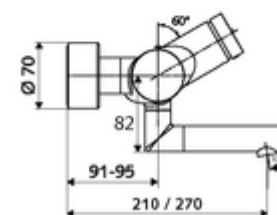

Article number: 01 658 06 99

Exposed wash basin tap VITUS VW-SC-T Mixed water, ThermoProtect thermostat

Manual actuation with automatic closing. Easy flow time adjustment.

Scope of delivery

- Self-closing exposed wash basin tap
 - SC self-closing button
 - ThermoProtect thermostat, conform to EN 1111, unlockable/lockable temperature lock at 38 °C, anti-scalding protection if cold water supply fails
 - Valve (mechanical) for thermal disinfection (according to DVGW worksheet W 551)
 - Self-closing cartridge SC II
 - 2 backflow preventers (EN 1717: EB-type)
 - Pivoting outlet (lockable) with flow regulator
- 2 S-connections and rosettes (depth-adjustable)

Technical data

- Running time: 2 - 15 s (7 s)
- Flow: max. 5 l/min pressure independent
- Flow pressure: 1.0 - 5.0 bar
- Max. operating temperature: 70 °C (80 °C for thermal disinfection)
- Material: Outlet Brass, conform to German drinking water regulations; Housing Brass, conform to German drinking water regulations
- Surface: Chrome
- Projection to centre of aerator: 270 mm
- Connection: 2x DN 15 G 1/2 AG
- Certificates: PA-IX 38234/IO, Belgaqua
- Noise class: I
- Flow class: O

Delivery data

- Weight: 5,08 kg/Piece
- Packing unit: 1

Recommended associated articles

S-connecting with isolating valve

Article no: 23 775 00 99