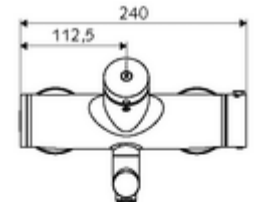

Article number: 01 658 06 99

Exposed wash basin tap VITUS VW-SC-T Mixed water, ThermoProtect thermostat

Manual actuation with automatic closing. Easy flow time adjustment.

Scope of delivery

- Self-closing exposed wash basin tap
  - SC self-closing button
  - ThermoProtect thermostat, conform to EN 1111, unlockable/lockable temperature lock at 38 °C, anti-scalding protection if cold water supply fails
  - Valve for carrying out manual thermal disinfection (in accordance with DVGW worksheet W 551)
  - Self-closing cartridge SC II
  - 2 backflow preventers (EN 1717: EB-type)
  - Pivoting outlet (lockable) with flow regulator
- 2 S-connections and rosettes (depth-adjustable)

Technical data

- Running time: 2 - 15 s (7 s)
- Flow: max. 5 l/min pressure independent
- Flow pressure: 1.0 - 5.0 bar
- Max. operating temperature: 70 °C (80 °C for thermal disinfection)
- Material: Outlet Brass, conform to German drinking water regulations; Housing Brass, conform to German drinking water regulations
- Surface: Chrome
- Projection to centre of aerator: 270 mm
- Connection: 2x DN 15 G 1/2 AG
- Certificates: PA-IX 38234/IO, Belgaqua
- Noise class: I
- Flow class: O

Delivery data

- Weight: 5,08 kg/Piece
- Packing unit: 1

Recommended associated articles

S-connecting with isolating valve	Article no: 23 775 00 99	
Wash basin outlet valve OPEN	Article no: 02 002 06 99	or
Wash basin outlet valve PUSH OPEN	Article no: 02 000 06 99	or