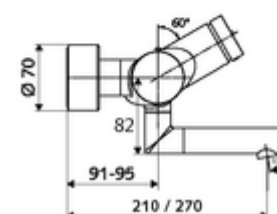

Article number: 01 658 06 99

Exposed wash basin tap VITUS VW-SC-T Mixed water, ThermoProtect thermostat

Manual actuation with automatic closing. Easy flow time adjustment.

Scope of delivery

- Self-closing exposed wash basin tap
  - SC self-closing button
  - ThermoProtect thermostat, conform to EN 1111, unlockable/lockable temperature lock at 38 °C, anti-scalding protection if cold water supply fails
  - Valve for carrying out manual thermal disinfection (in accordance with DVGW worksheet W 551)
  - Self-closing cartridge SC II
  - 2 backflow preventers (EN 1717: EB-type)
  - Pivoting outlet (lockable) with flow regulator
- 2 S-connections and rosettes (depth-adjustable)

Technical data

- Running time: 2 - 15 s (7 s)
- Flow: max. 5 l/min pressure independent
- Flow pressure: 1.0 - 5.0 bar
- Max. operating temperature: 70 °C (80 °C for thermal disinfection)
- Material: Outlet Brass, conform to German drinking water regulations; Housing Brass, conform to German drinking water regulations
- Surface: Chrome
- Projection to centre of aerator: 270 mm
- Connection: 2x DN 15 G 1/2 AG
- Certificates: PA-IX 38234/IO, Belgaqua
- Noise class: I
- Flow class: O

Delivery data

- Weight: 5,08 kg/Piece
- Packing unit: 1

Recommended associated articles

S-connecting with isolating valve	Article no: 23 775 00 99	
Wash basin outlet valve OPEN	Article no: 02 002 06 99	or
Wash basin outlet valve PUSH OPEN	Article no: 02 000 06 99	or