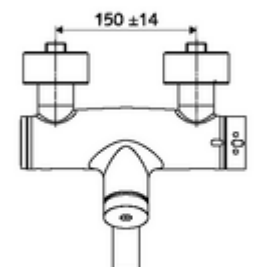

### Scope of delivery

- Self-closing exposed wash basin tap
  - SC self-closing button
  - ThermoProtect thermostat, conform to EN 1111, unlockable/lockable temperature lock at 38 °C, anti-scalding protection if cold water supply fails
  - Valve for carrying out manual thermal disinfection (in accordance with DVGW worksheet W 551)
  - Self-closing cartridge SC II
  - 2 backflow preventers (EN 1717: EB-type)
  - Pivoting outlet (lockable) with flow regulator
- 2 S-connections and rosettes (depth-adjustable)

### Technical data

- Running time: 2 - 15 s (7 s)
- Flow: max. 5 l/min pressure independent
- Flow pressure: 1.0 - 5.0 bar
- Max. operating temperature: 70 °C (80 °C for thermal disinfection)
- Material: Outlet Brass, conform to German drinking water regulations; Housing Brass, conform to German drinking water regulations
- Surface: Chrome
- Projection to centre of aerator: 270 mm
- Connection: 2x DN 15 G 1/2 AG
- Certificates: PA-IX 38234/IO, Belgaqua
- Noise class: I
- Flow class: O

### Delivery data

- Weight: 5,08 kg/Piece
- Packing unit: 1