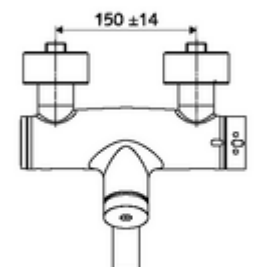

Technical data

- Running time: 2 - 15 s (7 s)
- Flow: max. 5 l/min pressure independent
- Flow pressure: 1.0 - 5.0 bar
- Max. operating temperature: 70 °C (80 °C for thermal disinfection)
- Material: Outlet Brass, conform to German drinking water regulations; Housing Brass, conform to German drinking water regulations
- Surface: Chrome
- Projection to centre of aerator: 270 mm
- Connection: 2x DN 15 G 1/2 AG
- Certificates: PA-IX 38234/IO, Belgaqua
- Noise class: I
- Flow class: O

Delivery data

- Weight: 5,08 kg/Piece
- Packing unit: 1

Recommended associated articles

| | | |
|-----------------------------------|--------------------------|----|
| S-connecting with isolating valve | Article no: 23 775 00 99 | |
| Wash basin outlet valve OPEN | Article no: 02 002 06 99 | or |
| Wash basin outlet valve PUSH OPEN | Article no: 02 000 06 99 | or |