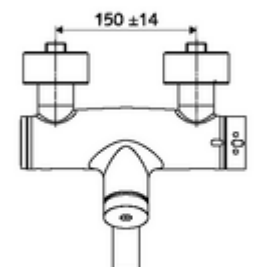

Technical data

- Running time: 2 - 15 s (7 s)
- Flow: max. 5 l/min pressure independent
- Flow pressure: 1.0 - 5.0 bar
- Max. operating temperature: 70 °C (80 °C for thermal disinfection)
- Material: Outlet Brass, conform to German drinking water regulations; Housing Brass, conform to German drinking water regulations
- Surface: Chrome
- Projection to centre of aerator: 270 mm
- Connection: 2x DN 15 G 1/2 AG
- Certificates: PA-IX 38234/IO, Belgaqua
- Noise class: I
- Flow class: O

Delivery data

- Weight: 5,08 kg/Piece
- Packing unit: 1

Recommended associated articles

S-connecting with isolating valve	Article no: 23 775 00 99	
Wash basin outlet valve OPEN	Article no: 02 002 06 99	or
Wash basin outlet valve PUSH OPEN	Article no: 02 000 06 99	or